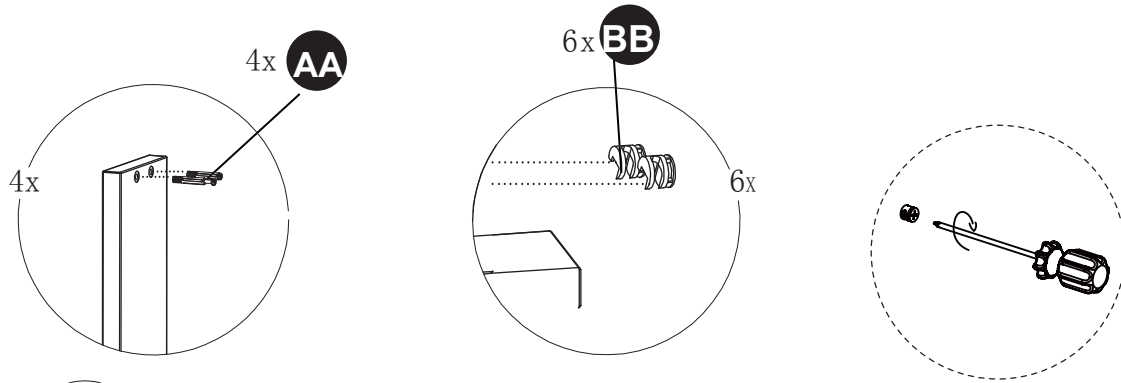

PACKAGE STEPS

3.

4.