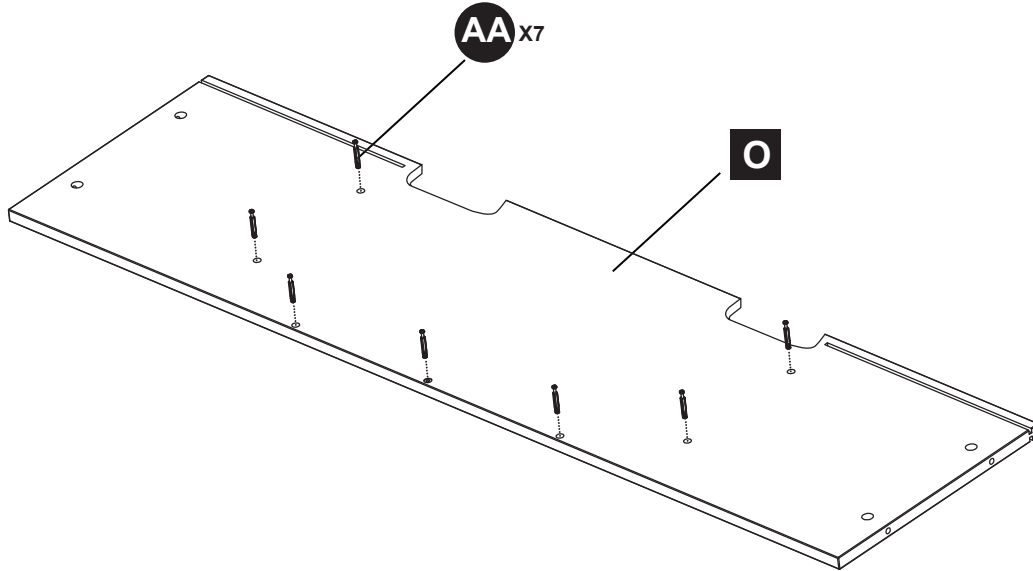

PACKAGE STEPS

17.