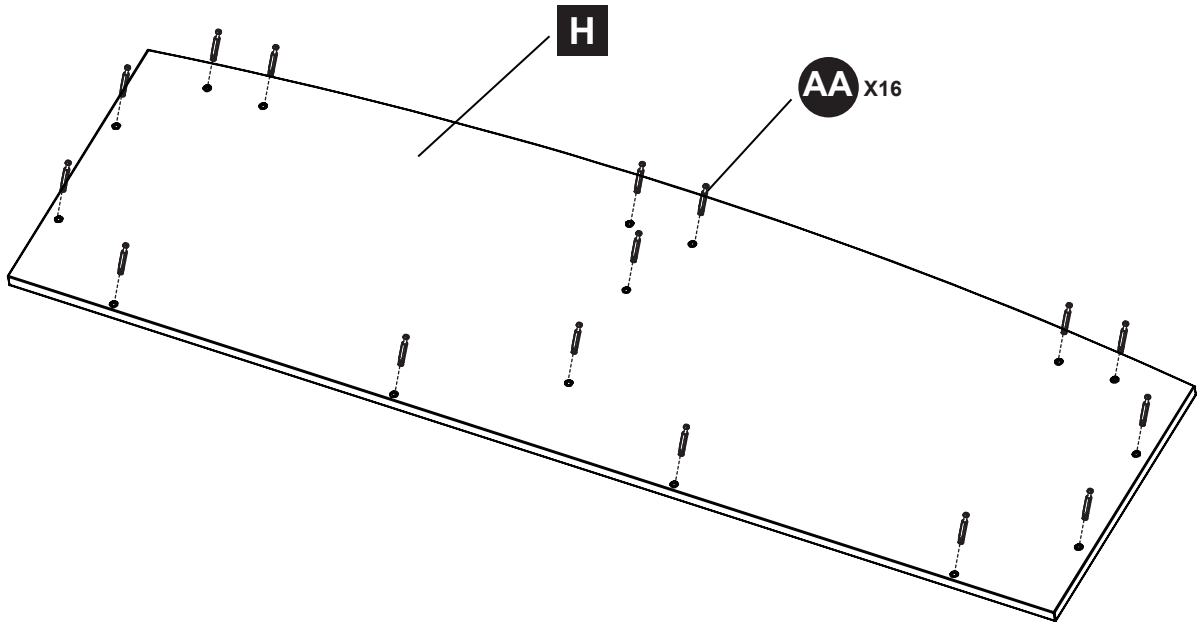

PACKAGE STEPS

7.