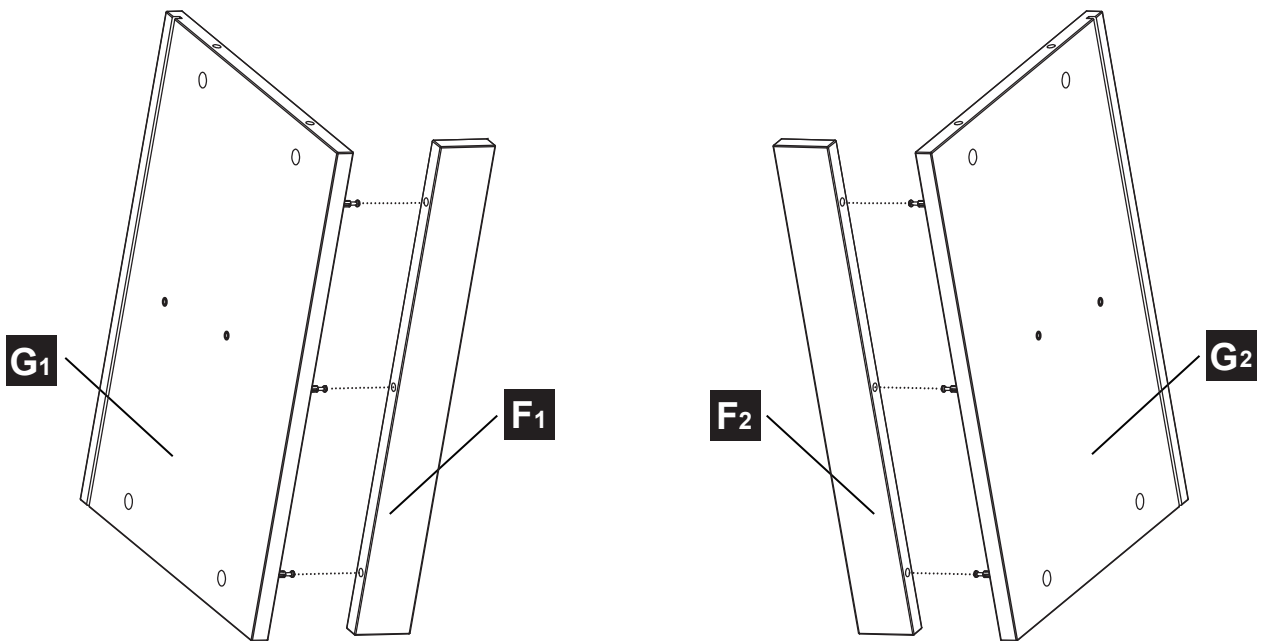

PART	DESCRIPTION	QTY.	PART NO.
A	Top Panel	1	
B	Left Side Panel	1	
C	Right Side Panel	1	
D	Top Shelf Divider	1	
E	Shelf Rail	1	
F ₁	Left Trim Panel	1	
F ₂	Right Trim Panel	1	
G ₁	Left Inner Panel	1	
G ₂	Right Inner Panel	1	
H	Base	1	
I	Base Back Panel	1	
J	Base Left Panel	1	
K	Base Right Panel	1	
L	Base Right Support	1	
M	Base Left Support	1	
N	Base Middle Support	1	
O	Top Shelf	1	
P	Upper Back Panel	1	
Q ₁	Lower Back Panel	1	
Q ₂	Lower Back Panel	1	
R ₁	Adjustable Shelf	1	
R ₂	Adjustable Shelf	1	
S	Base Middle Panel	1	
T	Left Door	1	
U	Right Door	1	
AA	Bolt	61	
BB	Metal Connector	61	
CC	Shelf Pin	8	
DD	Panel Screw	24	
EE	Cabinet Door Hinge	4	
FF	Handle	2	
GG	Screw M5X20	2	

PACKAGE STEPS

9.

10.

PACKAGE STEPS

11.

12.

PACKAGE STEPS

13.