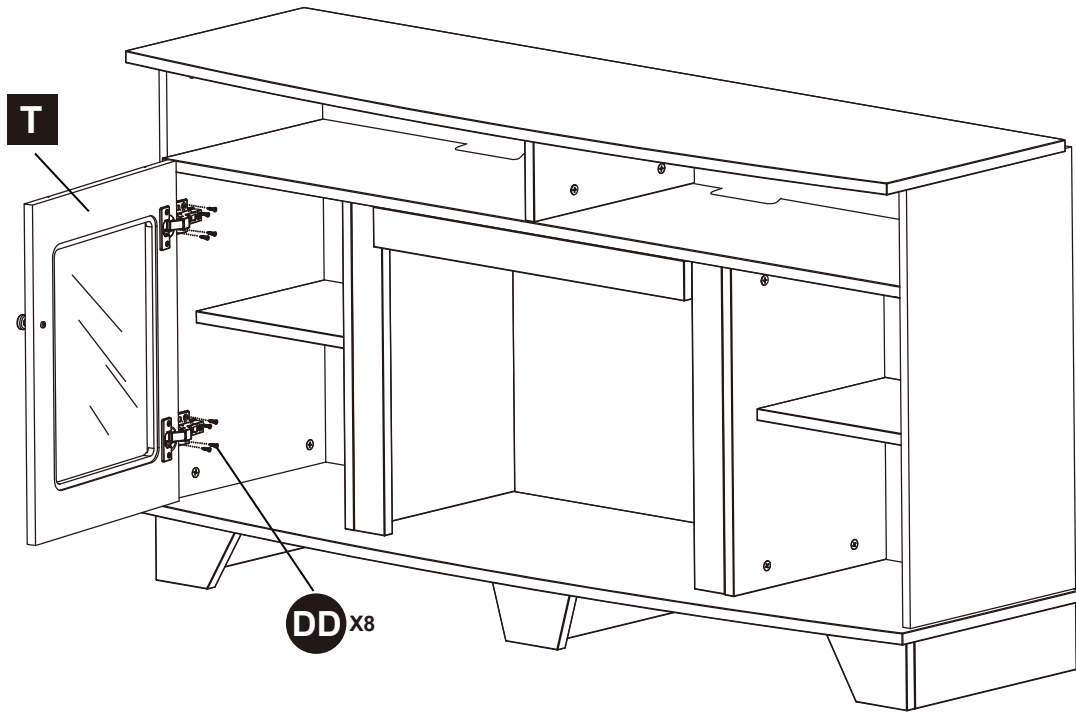

PACKAGE STEPS

31.