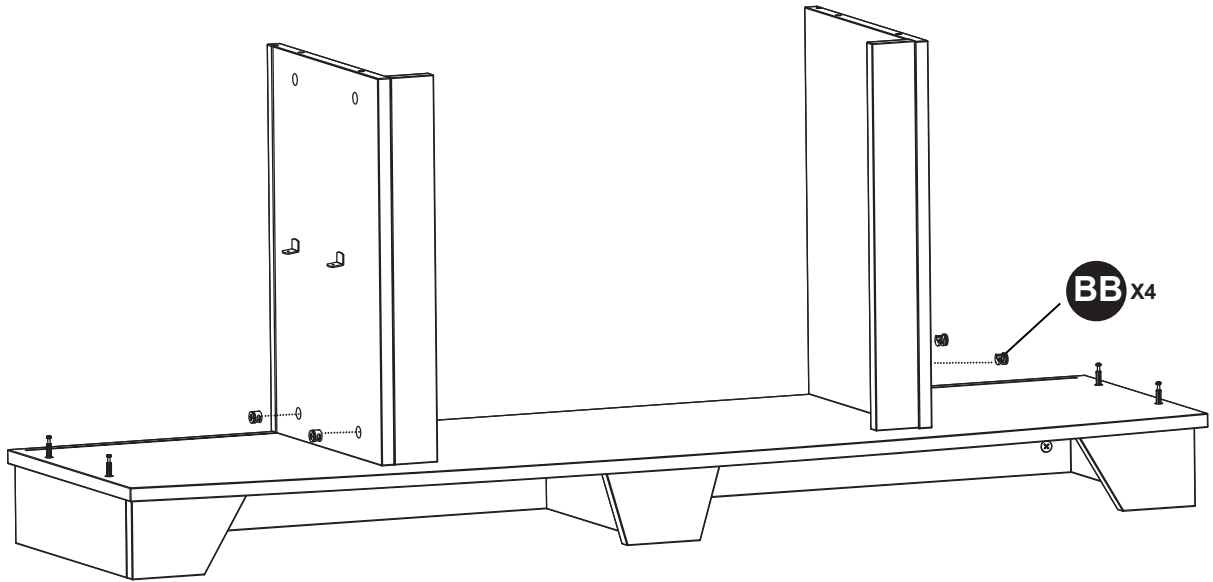

PACKAGE STEPS

15.