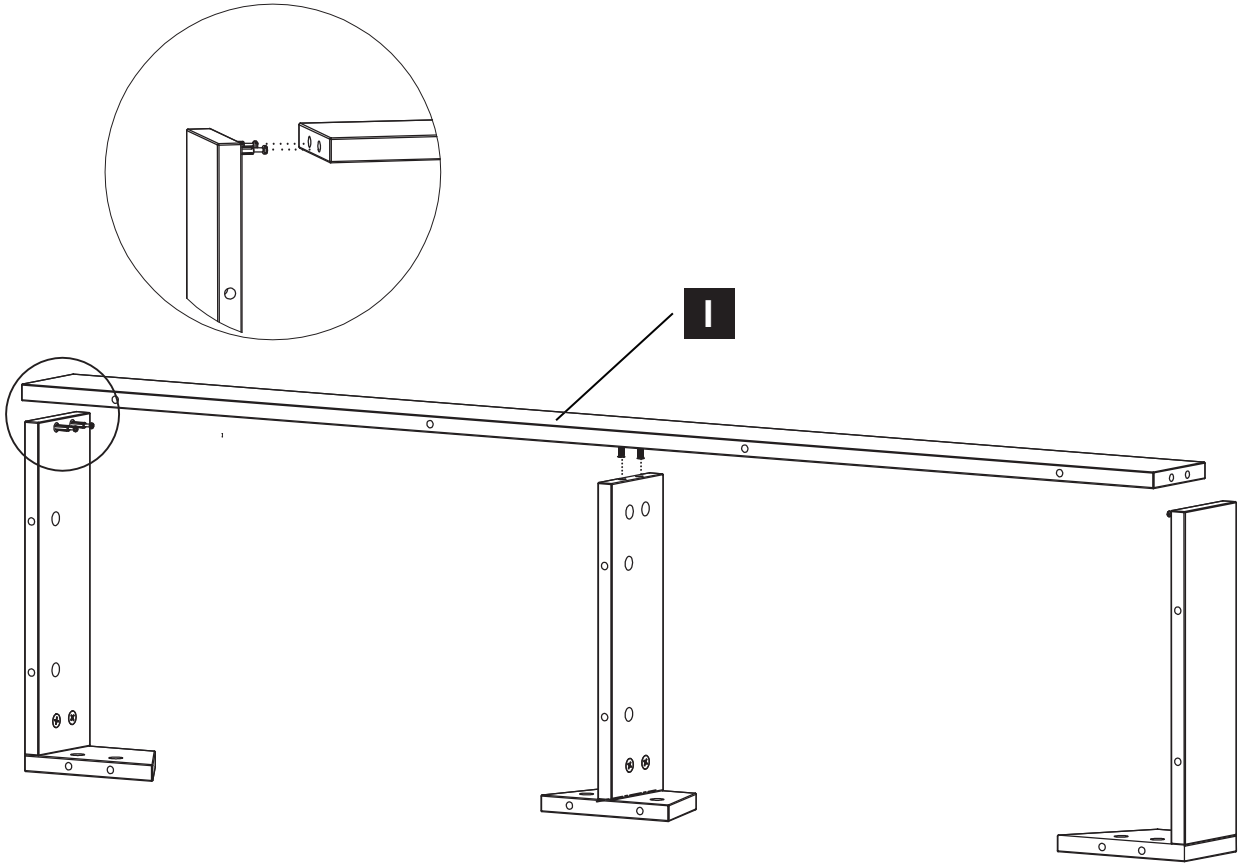

PACKAGE STEPS

5.