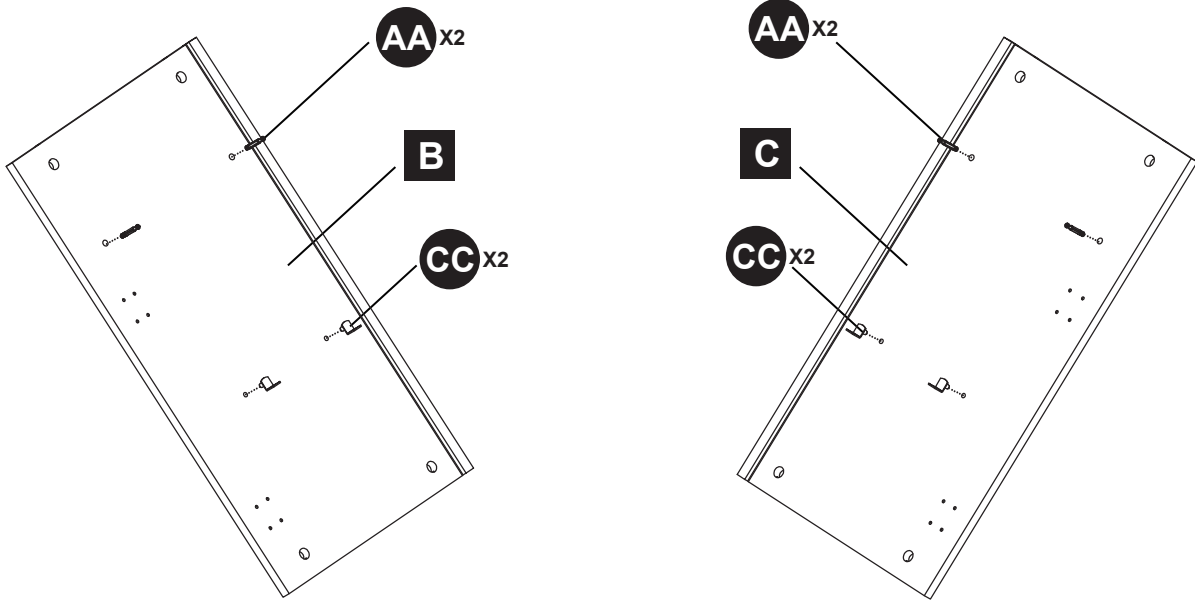

PACKAGE STEPS

21.