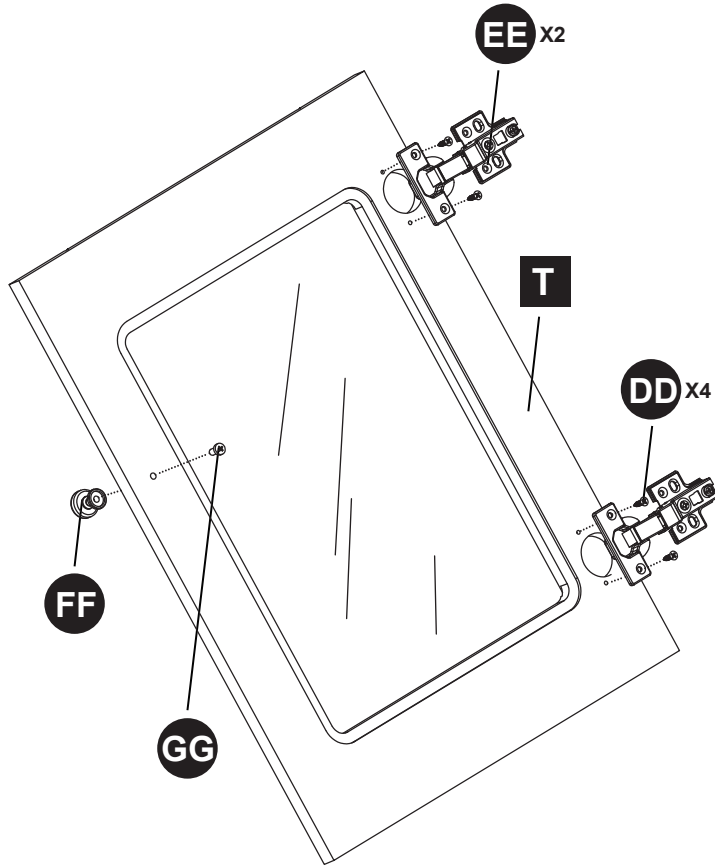

PART	DESCRIPTION	QTY.	PART NO.
A	Top Panel	1	
B	Left Side Panel	1	
C	Right Side Panel	1	
D	Top Shelf Divider	1	
E	Shelf Rail	1	
F ₁	Left Trim Panel	1	
F ₂	Right Trim Panel	1	
G ₁	Left Inner Panel	1	
G ₂	Right Inner Panel	1	
H	Base	1	
I	Base Back Panel	1	
J	Base Left Panel	1	
K	Base Right Panel	1	
L	Base Right Support	1	
M	Base Left Support	1	
N	Base Middle Support	1	
O	Top Shelf	1	
P	Upper Back Panel	1	
Q ₁	Lower Back Panel	1	
Q ₂	Lower Back Panel	1	
R ₁	Adjustable Shelf	1	
R ₂	Adjustable Shelf	1	
S	Base Middle Panel	1	
T	Left Door	1	
U	Right Door	1	
AA	Bolt	61	
BB	Metal Connector	61	
CC	Shelf Pin	8	
DD	Panel Screw	24	
EE	Cabinet Door Hinge	4	
FF	Handle	2	
GG	Screw M5X20	2	

PACKAGE STEPS

25.

26.

PACKAGE STEPS

27.

28.

PACKAGE STEPS

29.