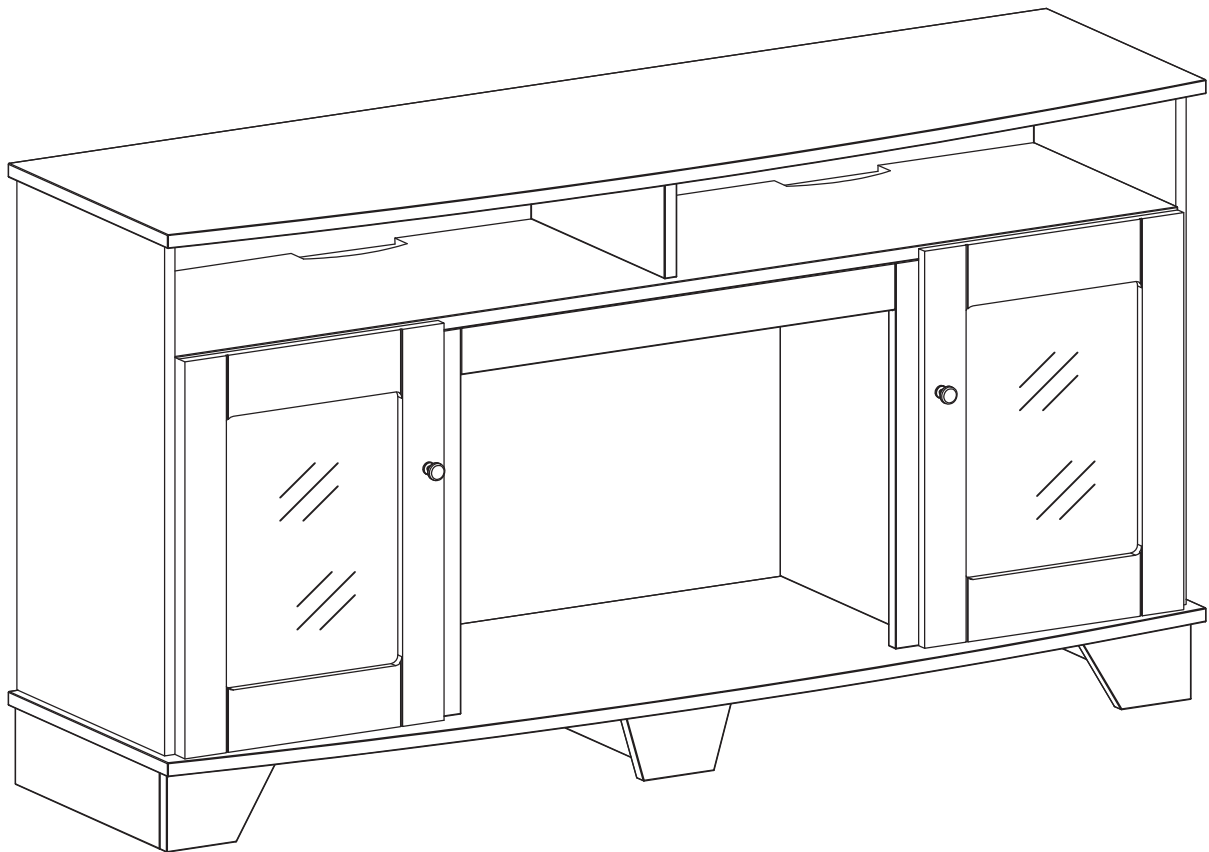

MANTEL

MODEL

X6022-1TEK X6022-1CHR
X6022-1MAH X6022-1WHT
X6022-1BLK X6022-1WAL
X6022-1GRY

PACKAGE CONTENTS

 A	 B	 C	 D	 E
 F1	 F2	 G1	 G2	 H
 I	 J	 K	 L	 M
 N	 O	 P	 Q1	 Q2
 R1	 R2	 S	 T	 U

HARDWARE CONTENTS

PART	DESCRIPTION	QTY.	PART NO.
A	Top Panel	1	
B	Left Side Panel	1	
C	Right Side Panel	1	
D	Top Shelf Divider	1	
E	Shelf Rail	1	
F ₁	Left Trim Panel	1	
F ₂	Right Trim Panel	1	
G ₁	Left Inner Panel	1	
G ₂	Right Inner Panel	1	
H	Base	1	
I	Base Back Panel	1	
J	Base Left Panel	1	
K	Base Right Panel	1	
L	Base Right Support	1	
M	Base Left Support	1	
N	Base Middle Support	1	
O	Top Shelf	1	
P	Upper Back Panel	1	
Q ₁	Lower Back Panel	1	
Q ₂	Lower Back Panel	1	
R ₁	Adjustable Shelf	1	
R ₂	Adjustable Shelf	1	
S	Base Middle Panel	1	
T	Left Door	1	
U	Right Door	1	
AA	Bolt	61	
BB	Metal Connector	61	
CC	Shelf Pin	8	
DD	Panel Screw	24	
EE	Cabinet Door Hinge	4	
FF	Handle	2	
GG	Screw M5X20	2	