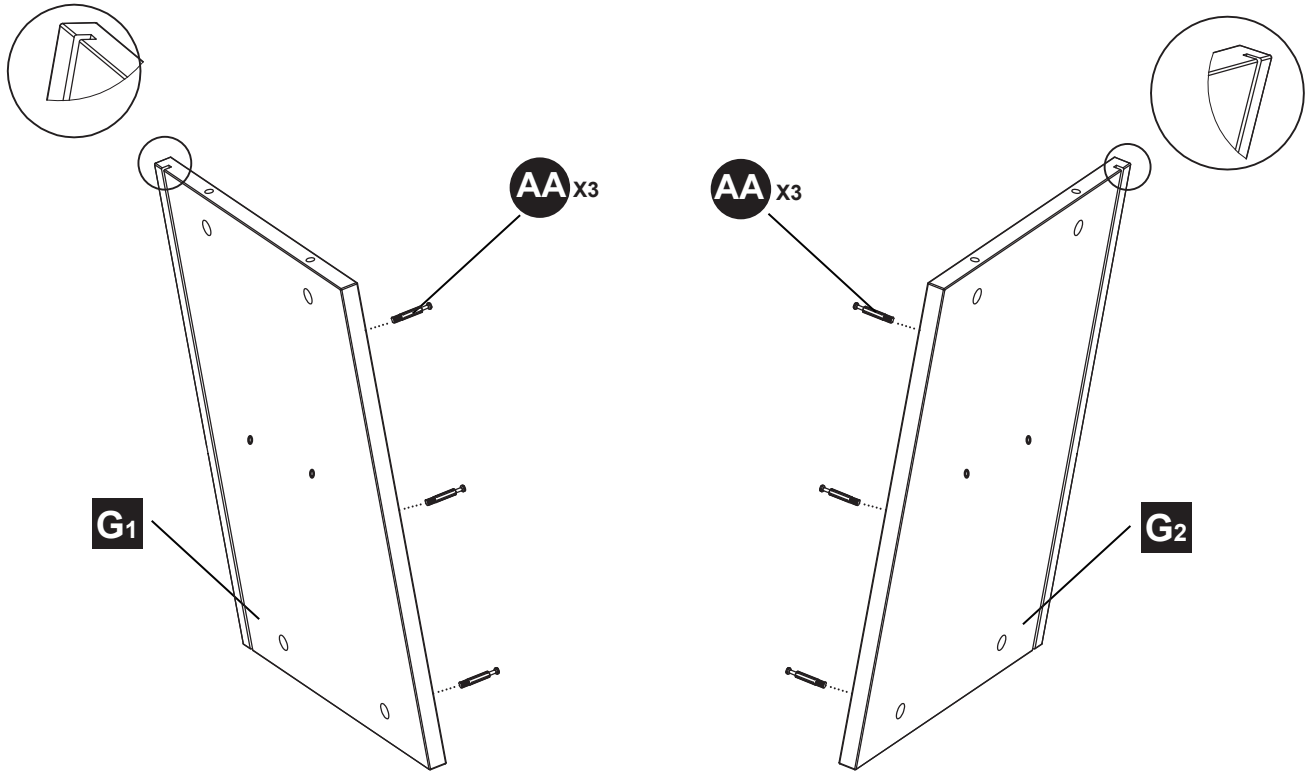

PACKAGE STEPS

11.