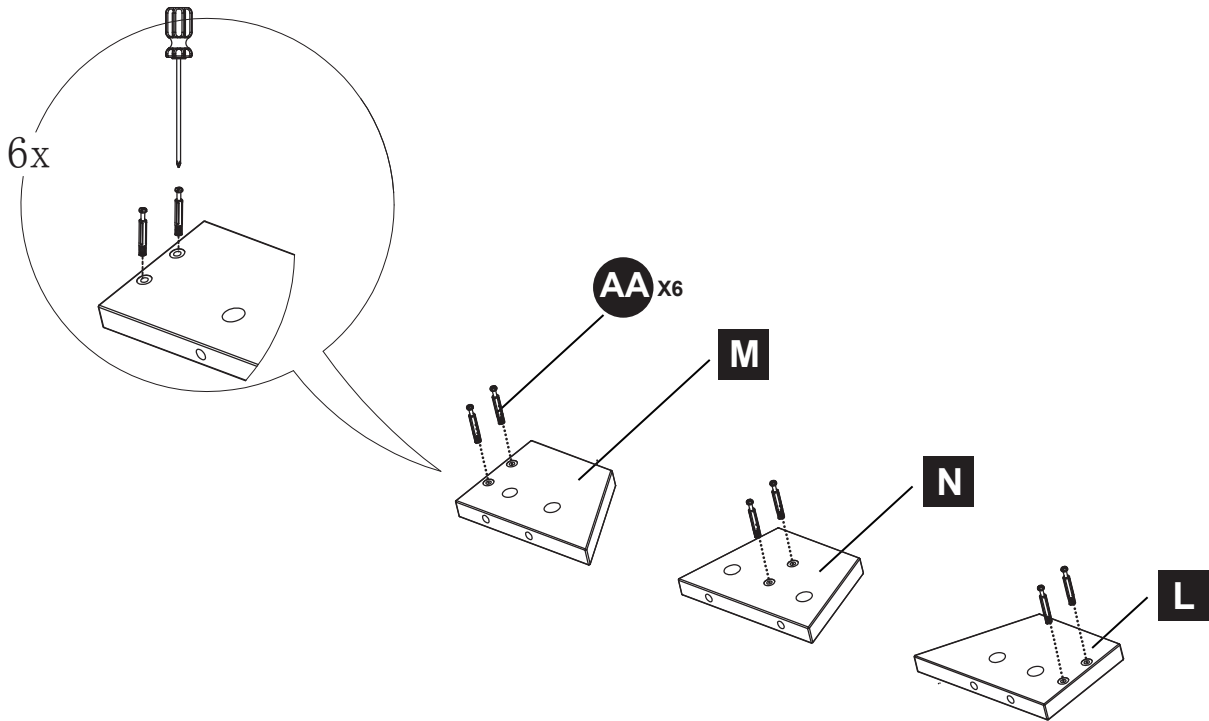

PACKAGE STEPS

1.