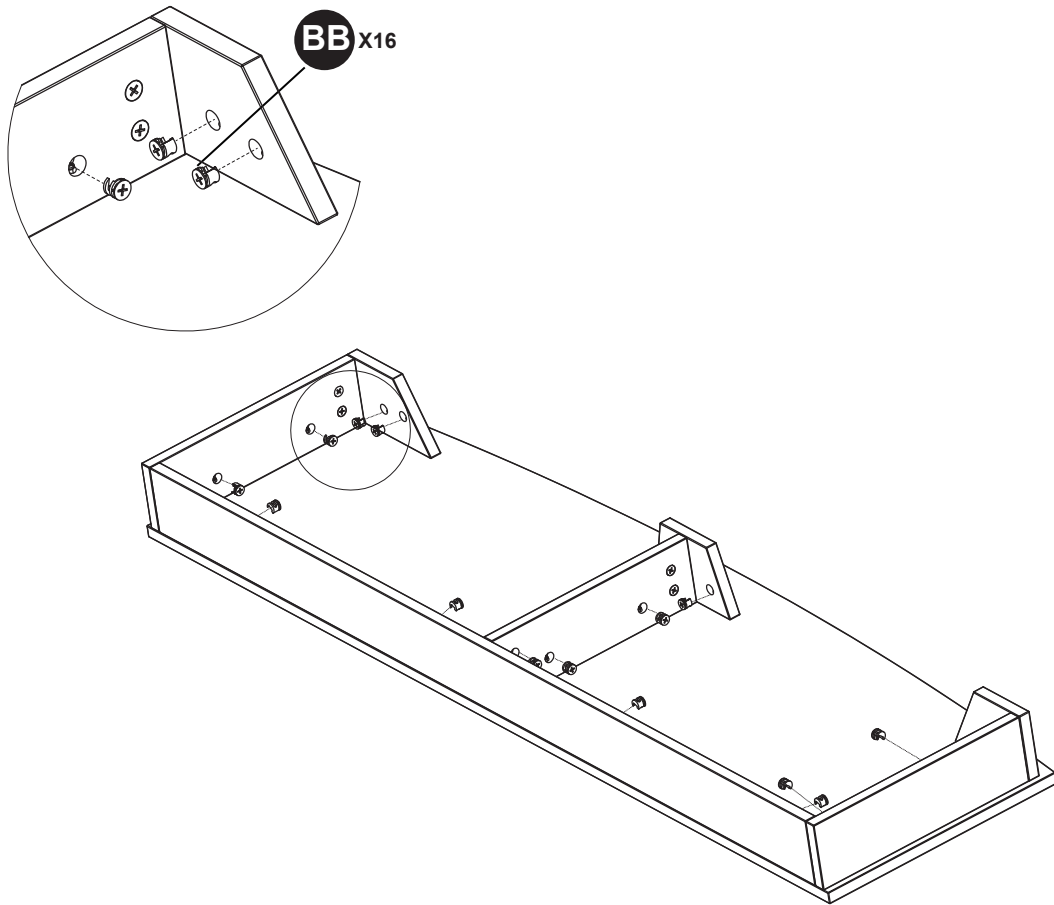

PACKAGE STEPS

9.