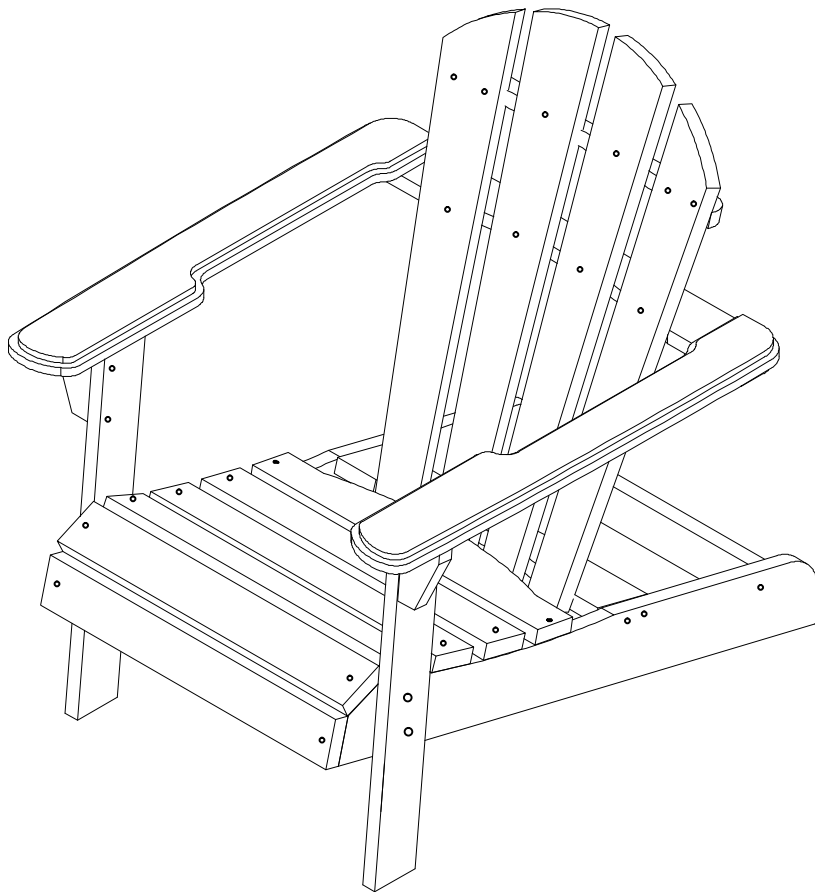

CARE INSTRUCTIONS

The Kids Adirondack Chair Kit has been conditioned for outdoor use with a weather resistant stain. To maintain the beauty and life expectancy of the Kids Adirondack Chair Kit, it is **HIGHLY RECOMMENDED** that you treat the chair with a weather proof stain once a year.

- Rinse any panels with water to clean.
- When assembling turtleplay[™] products please handle all panels and/or hardware with care to avoid any possibilities of damage and/or injury.

NOTE: Please read all instructions carefully before starting assembly. Also, we recommend that the unit is fully assembled on a level surface. Two people are recommended to assemble this product.

1 SEAT SLATS X 5PCS

2 REAR SEAT SLAT X 1PC

3 ANGLED LEGS/SEAT FRAME X 2PCS

4 REAR SEAT STRETCHER X 1PC

5 ARM SUPPORT X 2PCS

6 FRONT LEGS X 2PCS

NOTE: Please read all instructions carefully before starting assembly.
 Also, we recommend that the unit is fully assembled on a level surface.
 Two people are recommended to assemble this product.

7 ARMS X 2PCS

8 TOP BACKREST STRETCHER X 1PC

9 BOTTOM BACKREST STRETCHER X 1PC

10 OUTER BACKREST SLAT X 2PCS

11 INNER BACKREST SLAT X 2PCS

12 MID BACKREST STRETCHER X 1PC

NOTE: Please read all instructions carefully before starting assembly.
 Also, we recommend that the unit is fully assembled on a level surface.
 Two people are recommended to assemble this product.