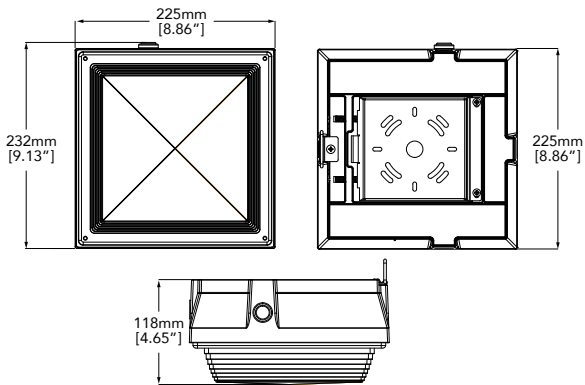

IP RATING & LISTINGS

LED light engine is weather proof rated IP66.

DLC 4.2, cULus, FCC Certified

MOUNTING

Fits to any standard junction box or direct to any surface via detachable mounting plate. Includes hook for hands-free installation while making electrical connections. Also included multiple 1/2-in conduit entry plugs.

WARRANTY

Fixture is covered by a 5-year limited warranty. See probrite.com/warranty for details.

SUGGESTED MOUNTING HEIGHT:
8-15FT. (2.4-2.6M)

PRODUCT LINE DRAWING

2D PHOTOMETRIC VIEW

PRODUCT SPECIFICATIONS

Product Dimensions	: 9.13" x 8.86" x 4.65"
Weight	: 5.29
Lumens	: 2193
System Wattage	: 23W
LED Wattage	: 21W
Efficacy	: 90
CRI	: 80
Replaces (MH)	: 100W
Mounting	: Ceiling mount
Frequency	: 50-60Hz
THD(Total Harmonic Distortion)	: <20%
PF(Power Factor)	: >0.9
Ambient Operating Temperature	: (-30) - 40°C
Input Voltage	: 120-277V
LED Chip	: LUXEON 3030 2D
Photocell	: No
Driver	: 0-10V Dimming
Standard Lifetime	: L70 >50,000hrs
Standard Warranty	: 5 Years
Water Proofing Grade	: IP66
CCT	: 4000K
Certifications	: DLC, UL/cUL