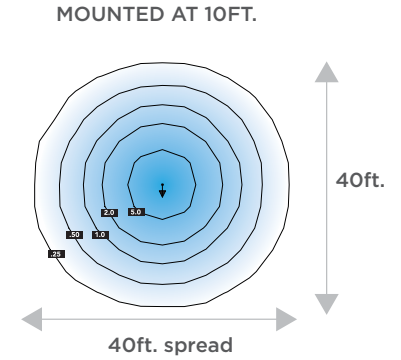

WARRANTY

Fixture is covered by a 5-year limited warranty. See probrite.com/warranty for details.

SUGGESTED MOUNTING HEIGHT:
8-15FT. (2.4-2.6M)

PRODUCT LINE DRAWING

2D PHOTOMETRIC VIEW

PRODUCT SPECIFICATIONS

Product Dimensions	: 9.13" x 8.86" x 4.65"
Weight	: 5.29
Lumens	: 2193
System Wattage	: 23W
LED Wattage	: 21W
Efficacy	: 90
CRI	: 80
Replaces (MH)	: 100W
Mounting	: Ceiling mount
Frequency	: 50-60Hz
THD(Total Harmonic Distortion)	: <20%
PF(Power Factor)	: >0.9
Ambient Operating Temperature	: (-30) - 40°C
Input Voltage	: 120-277V
LED Chip	: LUXEON 3030 2D
Photocell	: No
Driver	: 0-10V Dimming
Standard Lifetime	: L70 >50,000hrs
Standard Warranty	: 5 Years
Water Proofing Grade	: IP66
CCT	: 4000K
Certifications	: DLC, UL/cUL