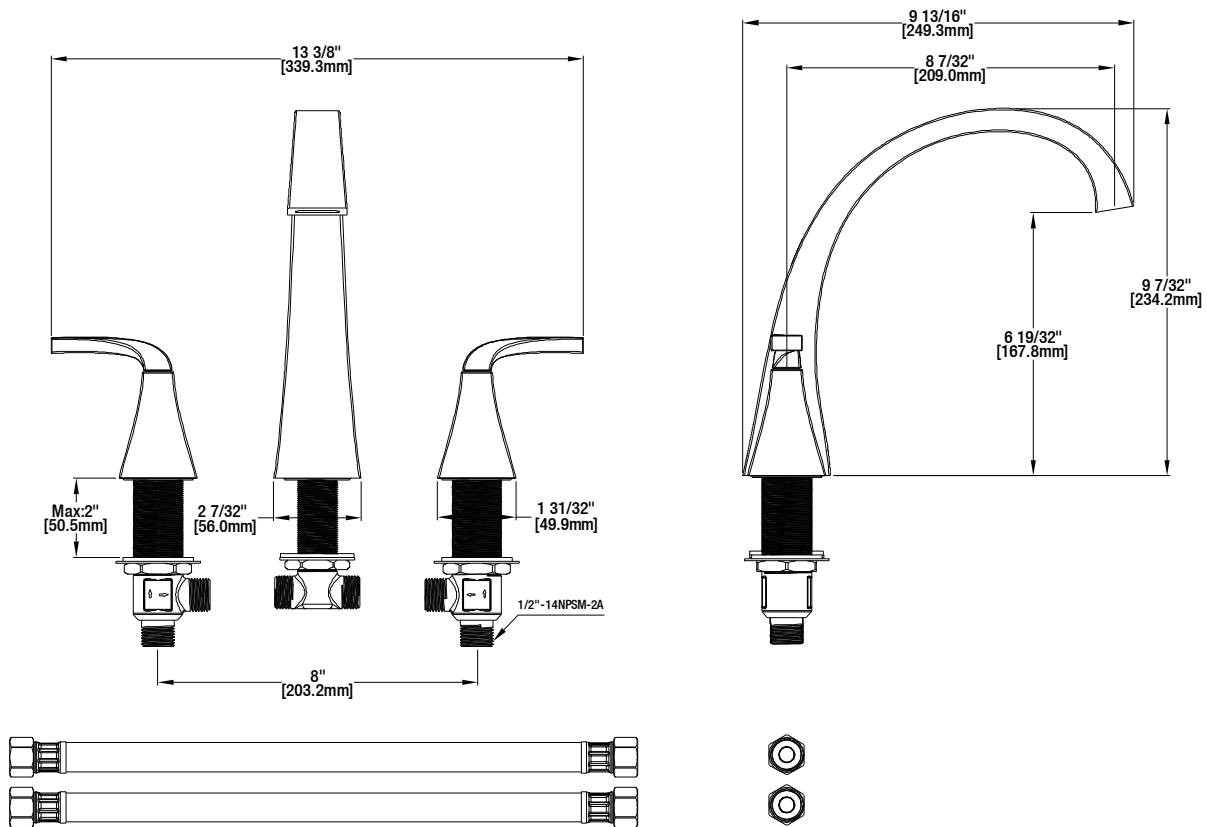

Leary Curve Roman Tub Faucet

MODEL	SKU #	FINISH
HD65601-5101	306069084	Chrome
HD65601-5104	306069105	Brushed Nickel
HD65601-5127D	306069085	Bronze

FEATURES

- Requires 3-Hole Sink with 8 ~ 16" On-Center
- 1/2" IPS Connections
- Min Flow Rate: 2.4 gpm (9 L/min) at 20 psi
- Max Countertop Thickness: 2"
- Spout Reach: 8 7/32"
- Spout Height: 6 19/32"
- 1/4 Turn Ceramic Valve for Lifetime Drip-free Operation
- With Zinc Lever Handles

CODE COMPLIANCE

- IAPMO Certified: ASME A112.18.1/CSA B125.1
- ADA Compliant

WARRANTY

- Limited Lifetime Warranty

INSTALLATION DIMENSIONS

Glacier Bay reserves the right to make changes in specifications and materials and to change and discontinue models, both without notice or obligation. Dimensions are for reference only.