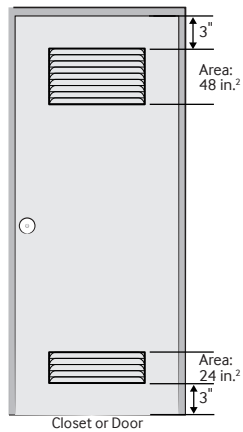

WA50M7450AW

SAMSUNG

Samsung Top-Load Washer

5.0 cu. ft. Capacity DOE

Installation Specifications

Alcove or closet installation

Recessed Area

Side View Confined

Minimum clearances for closets and alcoves:

Sides – 1"
Top – 21"
Rear – 6"
Closet Front – 2"

If the washer and dryer are installed together, the closet front must have at least a 72-inch² unobstructed air opening. Your washer alone does not require a specific air opening.

*Required spacing (External exhaust elbow may require additional space.)