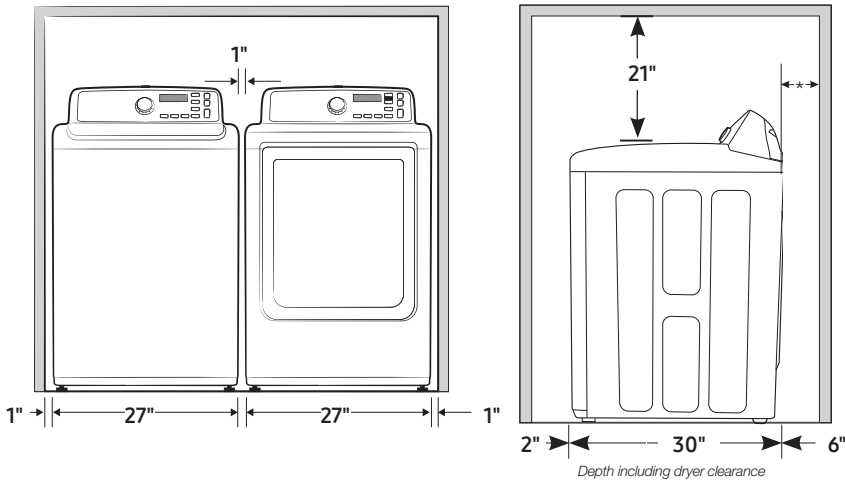

WA50M7450AW

SAMSUNG

Samsung Top-Load Washer

5.0 cu. ft. Capacity DOE

Installation Specifications

Alcove or closet installation

Recessed Area

Side View Confined

Minimum clearances for closets and alcoves:

Sides – 1"
Top – 21"
Rear – 6"
Closet Front – 2"

If the washer and dryer are installed together, the closet front must have at least a 72-inch² unobstructed air opening. Your washer alone does not require a specific air opening.

*Required spacing (External exhaust elbow may require additional space.)