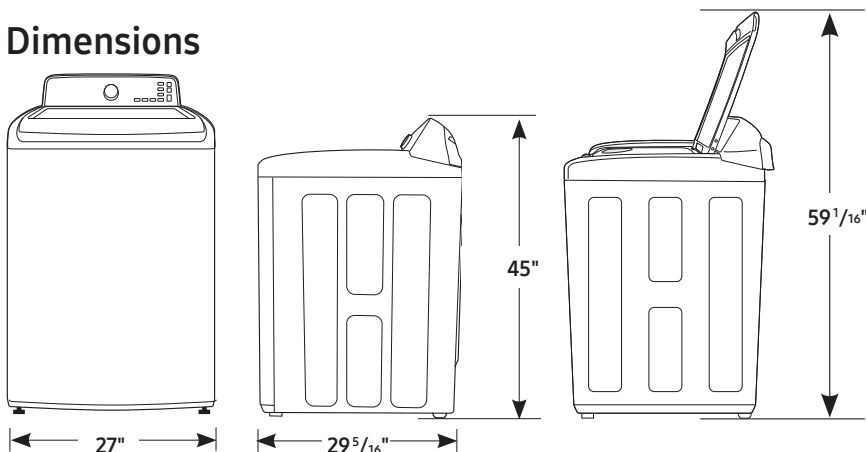

Dimensions

11 Preset Wash Cycles:

Normal, Bedding/WaterProof, Heavy Duty, Permanent Press, Brilliant Whites, Active Wear, Delicates/Hand Wash, Quick Wash, Rinse and Spin, Spin Only, Deep Wash

7 Options:

Self Clean, Delay End, Pre Soak, Extra Rinse, Sound On/Off, Child Lock, Smart Care

5 Temperature Settings:

Hot, Warm, Eco Warm, Cold, Cool

4 Spin Settings:

High, Medium, Low, No Spin

3 Soil Settings:

Heavy, Normal, Light

2 Sound Level Settings:

On/Off

Dispenser Trays:

Main Wash, Softener, Bleach (Auto)

Warranty

One (1) Year Parts and Labor
Three (3) Years Stainless Steel Drum (Part Only)
Ten (10) Years Direct Drive Motor (Part Only)

Product Dimensions & Weight (WxHxD)

Dimensions: 27" x 45" x 29⁵/₁₆"
Weight: 141.1 lbs

Shipping Dimensions & Weight (WxHxD)

Dimensions: 29¹/₂" x 47³/₄" x 31"
Weight: 152.1 lbs

Color	Model #	UPC Code
White	WA50M7450AW	887276196411

Matching Dryer (Electric/Gas)

White	DVE50M7450W	887276196978
White	DVG50M7450W	887276197012