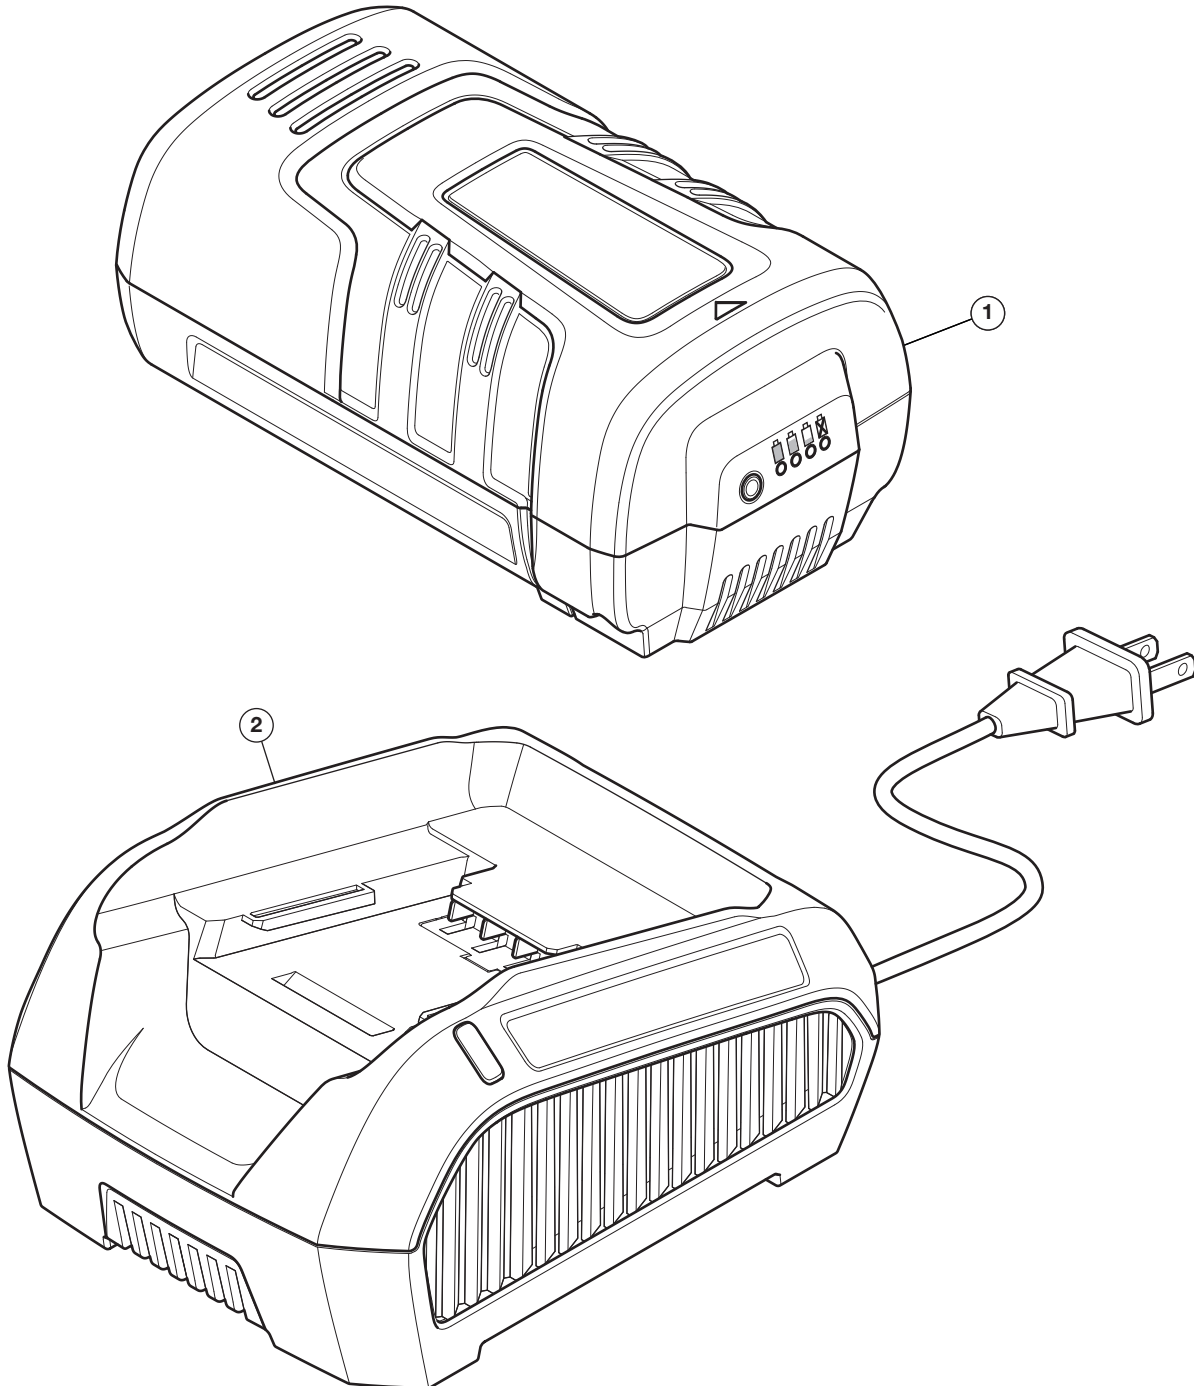

REPLACEMENT PARTS - MODEL RM4020 and RM4020B

CORDLESS HEDGE TRIMMER

PPN 41AG40VG983 and 41AG40VB983

Item	Part No.	Description	* Optional Items
1	49MA25AQ983	2.5 Ah Lithium-Ion Battery*	* 49MA40AQ983 4 Ah Lithium-Ion Battery
2	49MA40VQ983	Charger*	* 49MA50AQ983 5 Ah Lithium-Ion Battery

* Not included in the initial purchase of model RM4020B

REPLACEMENT PARTS - MODEL RM4020 and RM4020B

CORDLESS HEDGE TRIMMER

PPN 41AG40VG983 and 41AG40VB983

Item	Part No.	Description
1	QO5XD760DAO	Front Hand Guard
2	BO5X2360001R	Blade Assembly
3	QO5XC950B21R	Scabbard