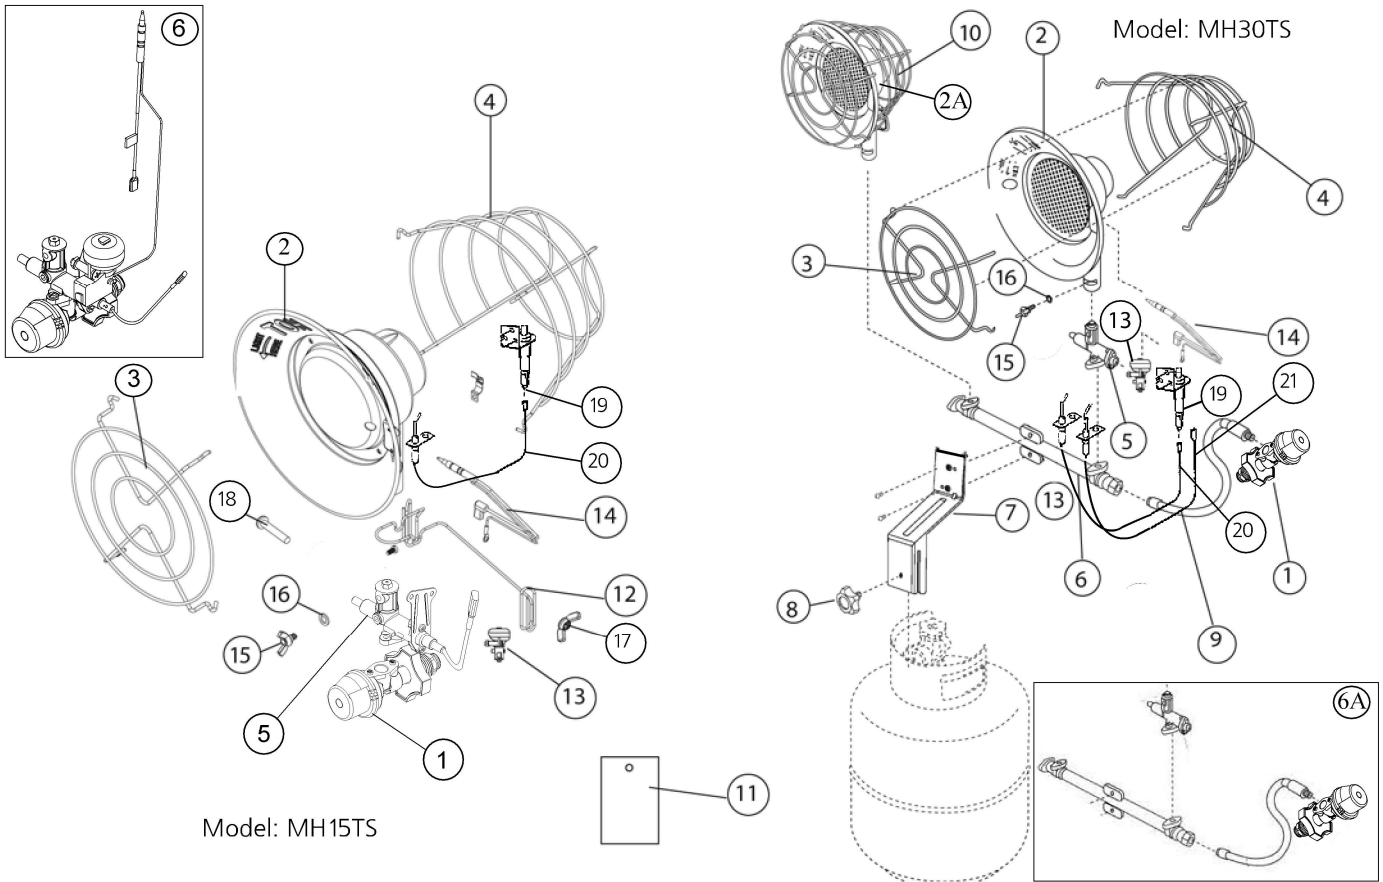

Mr. Heater • Calentador infrarrojo a gas para tanque • Modelos # MH15TS y MH30TS

Artículo #	Descripción	MH15TS		MH30TS	
		Número	Cant.	Número	Cant.
1	Regulador	F237314	1	F237314	1
2	Quemador con Piezo Soporte	42113	1	42113	1
2A	Quemador sin Piezo Soporte	-	-	42110	1
3	Cubierta	17413	1	17413	2
4	Cubierta posterior	17418	1	17418	2
5	Válvula de seguridad	17416	1	17416	2
6	Regulador, Válvula de seguridad, interruptor	42111	-	-	-
6A	Colector	-	-	42653	1
7	Soporte del cuello del tanque	-	-	42618	1
8	Perilla del perno de montaje	-	-	17415	1
9	Manguera de Gas	-	-	42909	1
10	Conjunto del quemador con protección	17419	1	17419	2
11	Etiqueta, modelo/instrucciones	42103	1	42656	1
12	Soporte de alambre	17353	1	-	-
13	Interruptor	42116	1	42116	2
14	Conjunto de termocupla/cable del interruptor	F237349	1	F237349	2
15	Perno mariposa	17342	1	17342	2
16	Arandela de fibra	17341	1	17341	2
17	Tuerca mariposa	17324	1	-	-
18	Perno	17323	1	-	-
19	Encendedor Sparklite	73235	1	73235	1
20	Electrodo de chispa/base	42624	1	42624	1
21	Electrodo de chispa/lateral	-	-	42623	1