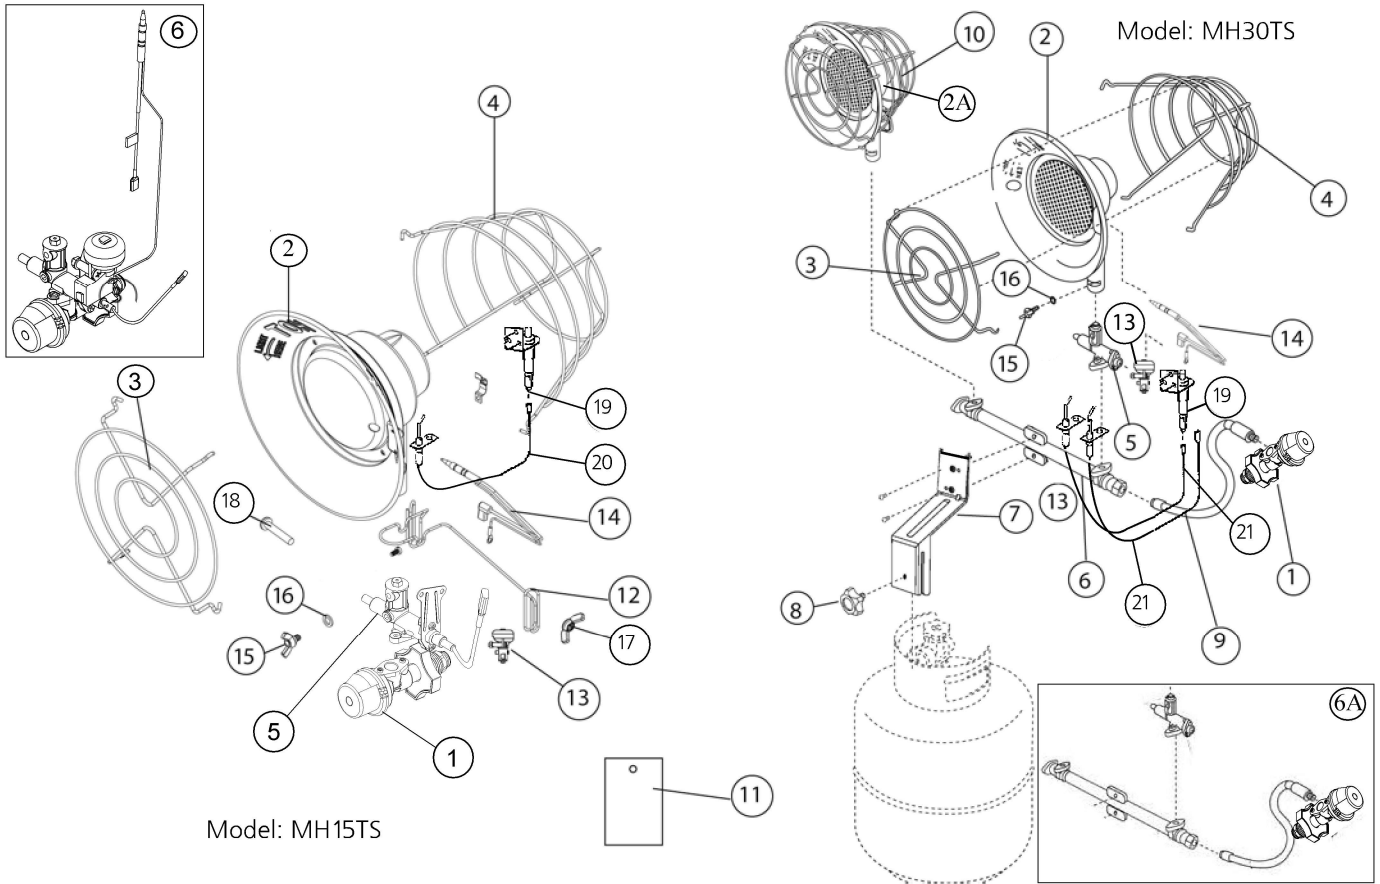

Mr. Heater • Gas-Fired Tank Top Portable Heater • Model #MH15TS and MH30TS

Item #	Description	MH15TS		MH30TS	
		Number	Qty	Number	Qty
1	Regulator Assembly	F237314	1	F237314	1
2	Burner Assembly with Piezo Bracket	42113	1	42113	1
2A	Burner Assembly without Piezo Bracket	-	-	42110	1
3	Guard Assembly	17413	1	17413	2
4	Rear Guard Assembly	17418	1	17418	2
5	Safety Shut-Off Valve	17416	1	17416	2
6	Regulator, Safety Shut-Off Valve, Tip Switch	42111	1	-	-
6A	Manifold	-	-	42653	-
7	Tank Collar Bracket	-	-	42618	1
8	Mounting Bolt Knob	-	-	17415	1
9	Gas Hose	-	-	42909	1
10	Burner Assembly with Guards	17419	1	17419	2
11	Label, Model/Opr. Instr.	42103	1	42656	1
12	Support Wireframe	17353	1	-	-
13	Tip Switch	42116	1	42116	2
14	Thermocouple/Tip Switch Wire Assembly	F237349	1	F237349	2
15	Wing Bolt	17342	1	17342	2
16	Fiber Washer	17341	1	17341	2
17	Wing Nut	17324	1	-	-
18	Bolt	17323	1	-	1
19	Sparklite Igniter	73235	-	73235	1
20	Spark Electrode / Bottom	42624	1	42624	1
21	Spark Electrode / Side	-	-	42623	1