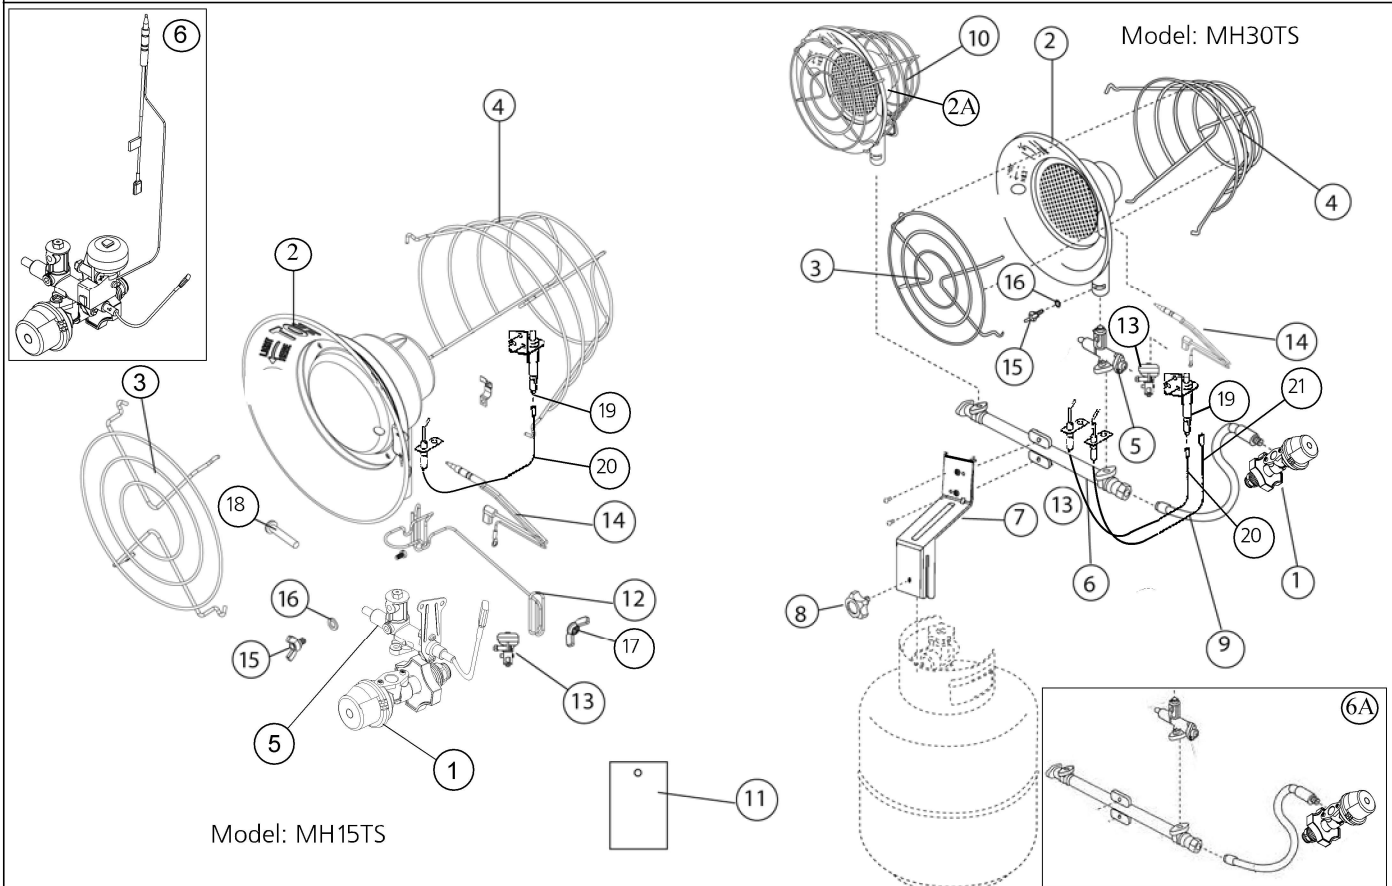

Mr. Heater • Chauffage infrarouge à bonbonne de gaz • Modèle #MH15TS et MH30TS

Article #	Description	MH15TS		MH30TS	
		Numéro	Qté	Numéro	Qté
1	Ensemble du régulateur	F237314	1	F237314	1
2	Ensemble du Brûleur avec étrier d'allumage	42113	1	42113	1
2A	Ensemble du Brûleur sans étrier d'allumage	-	-	42110	1
3	Ensemble de protection	17413	1	17413	2
4	Ensemble de protection arrière	17418	1	17418	2
5	Valve de fermeture se sécurité	17416	1	17416	2
6	Ensemble du régulateur, Valve de fermeture se sécurité, Contacteur	42111	1	-	-
6A	Collecteur	-	-	42653	1
7	Support de collet de la bonbonne	-	-	42618	1
8	Bouton de serrage de la bague de montage	-	-	17415	1
9	Rampe à gaz	-	-	42909	1
10	Ensemble de brûleurs avec protections	17419	1	17419	2
11	Étiquette, Modèle/mode d'emploi	42103	1	42656	1
12	Support en fil de fer	17353	1	-	-
13	Contacteur	42116	1	42116	2
14	Thermocouple/Ensemble de fil du contacteur	17349	1	17349	2
15	Boulon papillon	17342	1	17342	2
16	Rondelle en fibre	17341	1	17341	2
17	Écrou papillon	17324	1	-	-
18	Boulon	17323	1	-	-
19	Bouton d'allumage Sparklite	73235	1	73235	1
20	Électrode d'allumage / bas	42624	1	42624	1
21	Électrode d'allumage / côté	-	1	42623	1