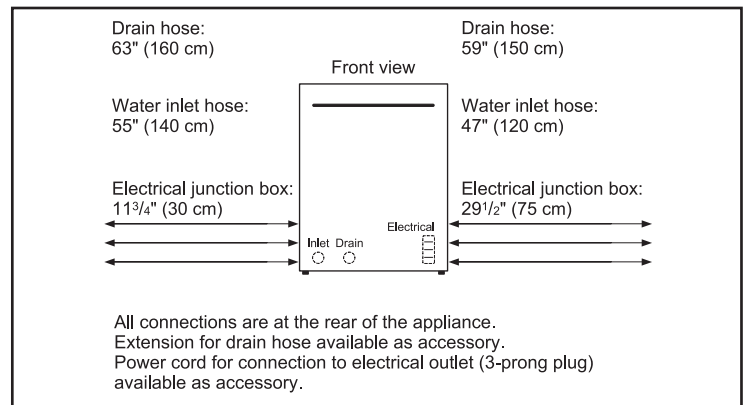

24" Recessed Handle Connected Dishwasher

800 Series – Stainless Steel SHEM78WH5N

Installation Details

Accessories: To purchase Bosch accessories, cleaners & parts please visit www.bosch-home.com/us/store or call 1-800-944-2904 (Mon to Fri 5 am to 6 pm PST, Sat 6 am to 3 pm PST).

Notes: All height, width and depth dimensions are shown in inches. BSH reserves the absolute and unrestricted right to change product materials and specifications, at any time, without notice. Consult the product's installation instructions for final dimensional data and other details prior to making cutout.

Warranties: Please see Use & Care manual or Bosch website for statement of limited warranty.

For more information on our entire line of products, go to www.bosch-home.com/us or call 1-800-944-2904

© BSH Home Appliances Corporation. All rights reserved. Bosch is a registered trademark of Robert Bosch GmbH.