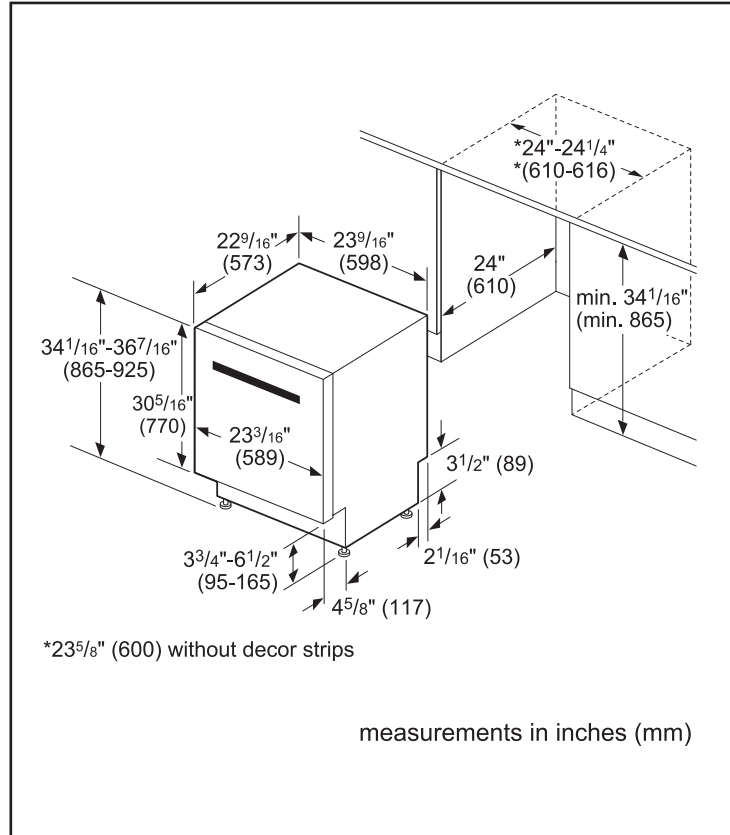

24" Recessed Handle Connected Dishwasher

800 Series – Stainless Steel SHEM78WH5N

Installation Details

Accessories: To purchase Bosch accessories, cleaners & parts please visit www.bosch-home.com/us/store or call 1-800-944-2904 (Mon to Fri 5 am to 6 pm PST, Sat 6 am to 3 pm PST).

Notes: All height, width and depth dimensions are shown in inches. BSH reserves the absolute and unrestricted right to change product materials and specifications, at any time, without notice. Consult the product's installation instructions for final dimensional data and other details prior to making cutout.

Warranties: Please see Use & Care manual or Bosch website for statement of limited warranty.

For more information on our entire line of products, go to www.bosch-home.com/us or call 1-800-944-2904

© BSH Home Appliances Corporation. All rights reserved. Bosch is a registered trademark of Robert Bosch GmbH.