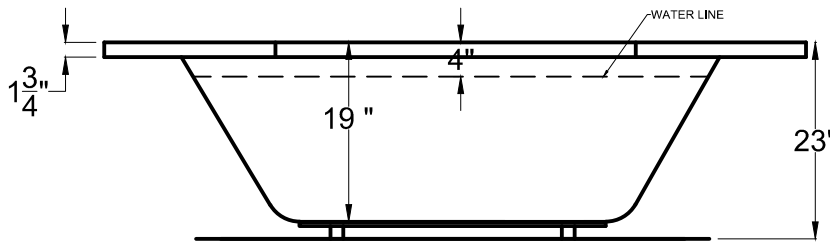

6060S

58" x 58" x 23"

Installation: Drop-in
cannot be under mounted

GENERAL SPECIFICATIONS:

Material Acrylic

Plumbed Weight : 155lbs / 70 kg

Soaker Weight : 125 lbs / 57kg

Average Fill: 55 gal to above jet level

1-20 amp GFCI

Soaker

PACKAGES AND OPTIONS

Hydrotherapy Package	Package Contents	Part #
Soaker	Soaking bath - no jets, textured bottom	6060SS
Whirlpool	Adjustable pointed-massage jets, 1-hp pump, textured bottom	6060SH
Air Bath	Air jets, Air blower, Textured bottom	6060SA
Whirlpool and Air	Adjustable pointed-massage jets, 1-hp pump, Air jets, Air blower, textured bottom	6060SD