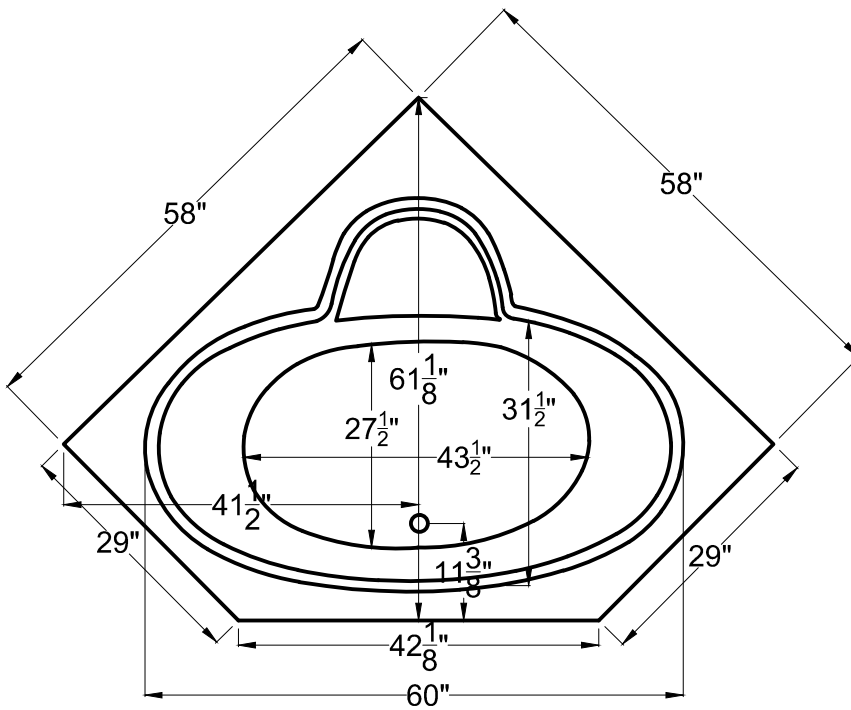

6060S

58" x 58" x 23"

Installation: Drop-in
cannot be under mounted

GENERAL SPECIFICATIONS:

Material Acrylic

Plumbed Weight : 155lbs / 70 kg

Soaker Weight : 125 lbs / 57kg

Average Fill: 55 gal to above jet level