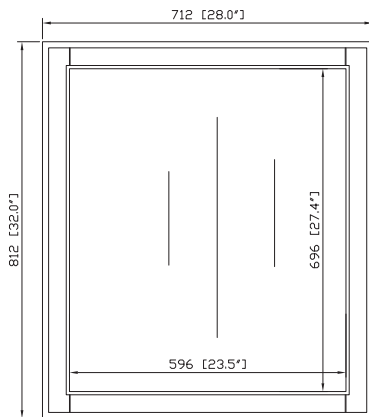

Product Diagrams

Front

Back