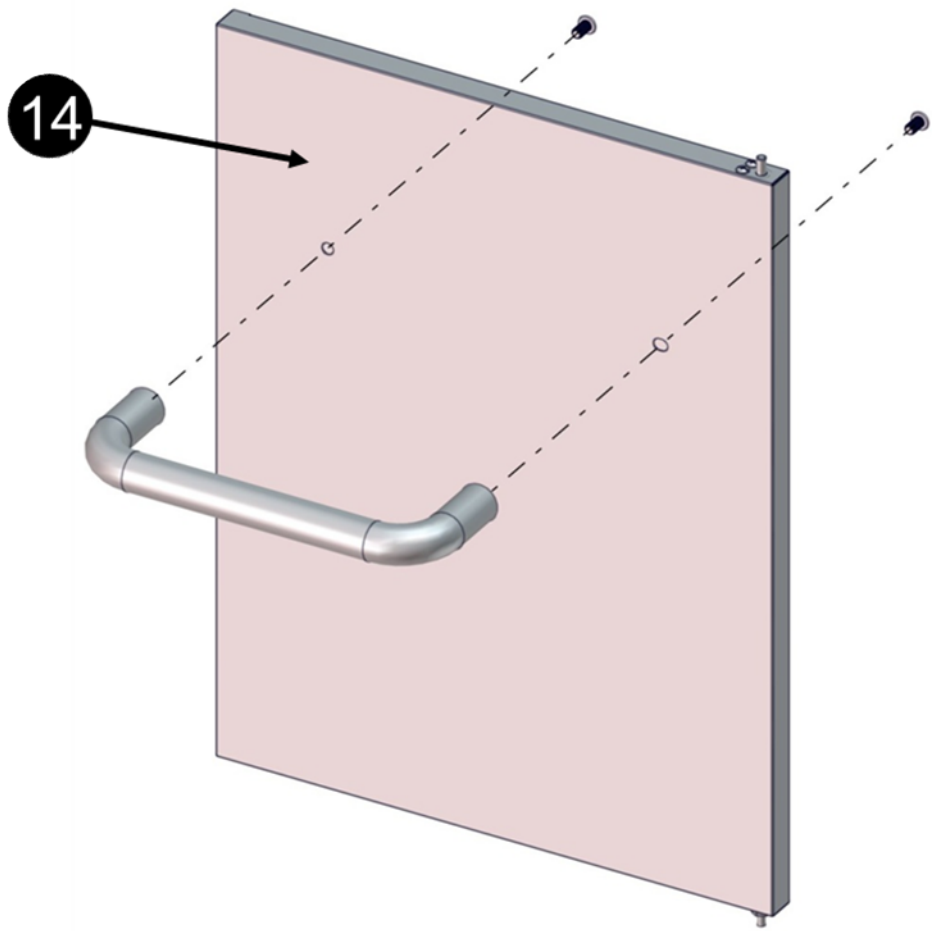

Flat Washer 1/4"
 Arandela plana 1/4"
 Rondelle plate 1/4"

Truss Head Screw
 5/32 - 32 x 3/8"
 Tornillo de cabeza ovalada
 5/32 - 32 x 3/8"
 Vis cruciforme
 5/32 - 32 x 3/8"

Flat Washer 5/32"
 Arandela plana 5/32"
 Rondelle plate 5/32"

3

4

5

6

9

10

11

12