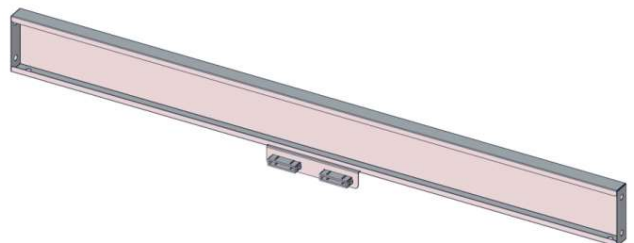

Package Parts List
Lista de contenido del paquete
Liste des pièces de l'emballage

1

2

3

4

5

6

7

8

9

10