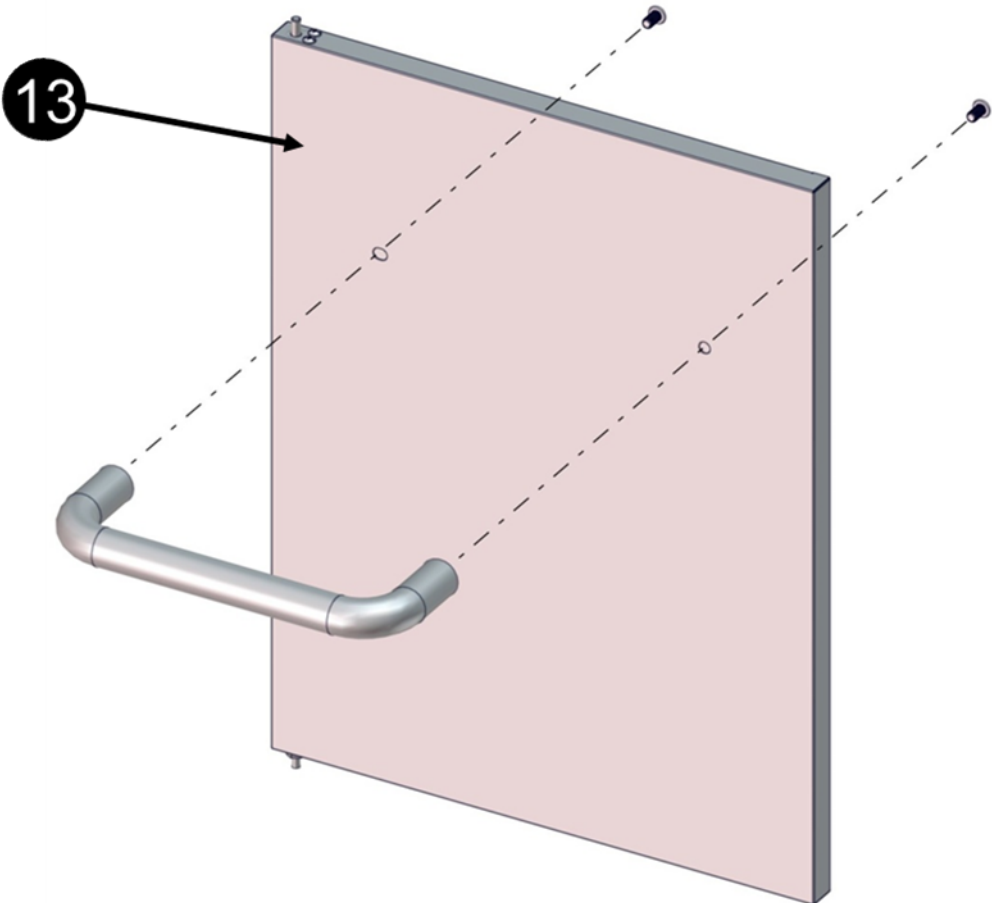

Flat Washer 1/4"
 Arandela plana 1/4"
 Rondelle plate 1/4"

Truss Head Screw
 5/32 - 32 x 3/8"
 Tornillo de cabeza ovalada
 5/32 - 32 x 3/8"
 Vis cruciforme
 5/32 - 32 x 3/8"

Flat Washer 5/32"
 Arandela plana 5/32"
 Rondelle plate 5/32"

3

4

5

6

9

10

11

12