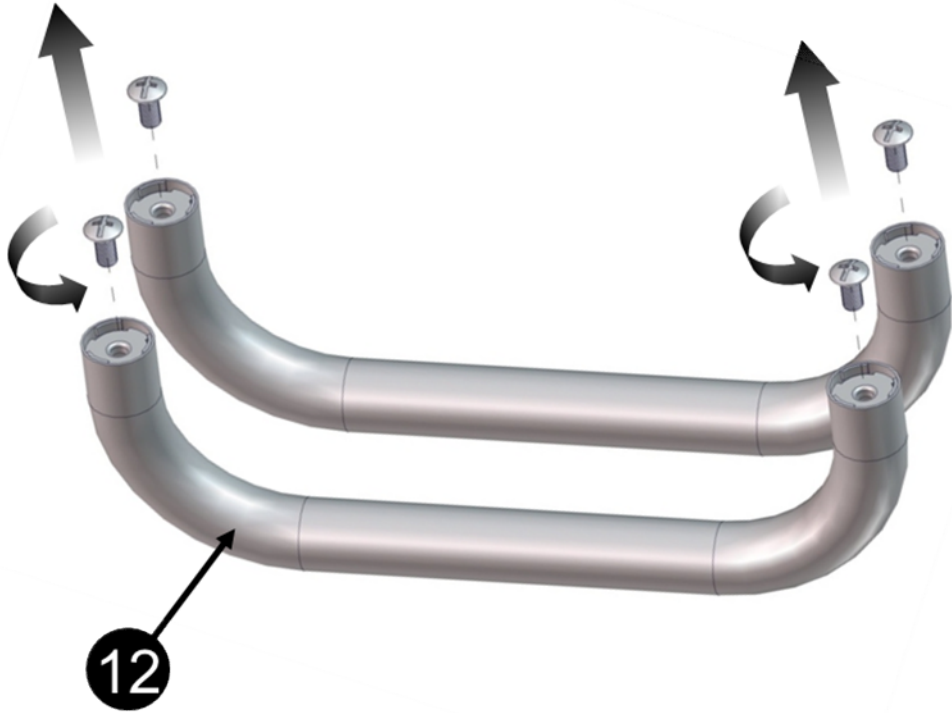

Flat Washer 1/4"
 Arandela plana 1/4"
 Rondelle plate 1/4"

Truss Head Screw
 5/32 - 32 x 3/8"
 Tornillo de cabeza ovalada
 5/32 - 32 x 3/8"
 Vis cruciforme
 5/32 - 32 x 3/8"

Flat Washer 5/32"
 Arandela plana 5/32"
 Rondelle plate 5/32"

3

4

5

6

9

10

11

12

13

14

19

20

21 !

22

23

19