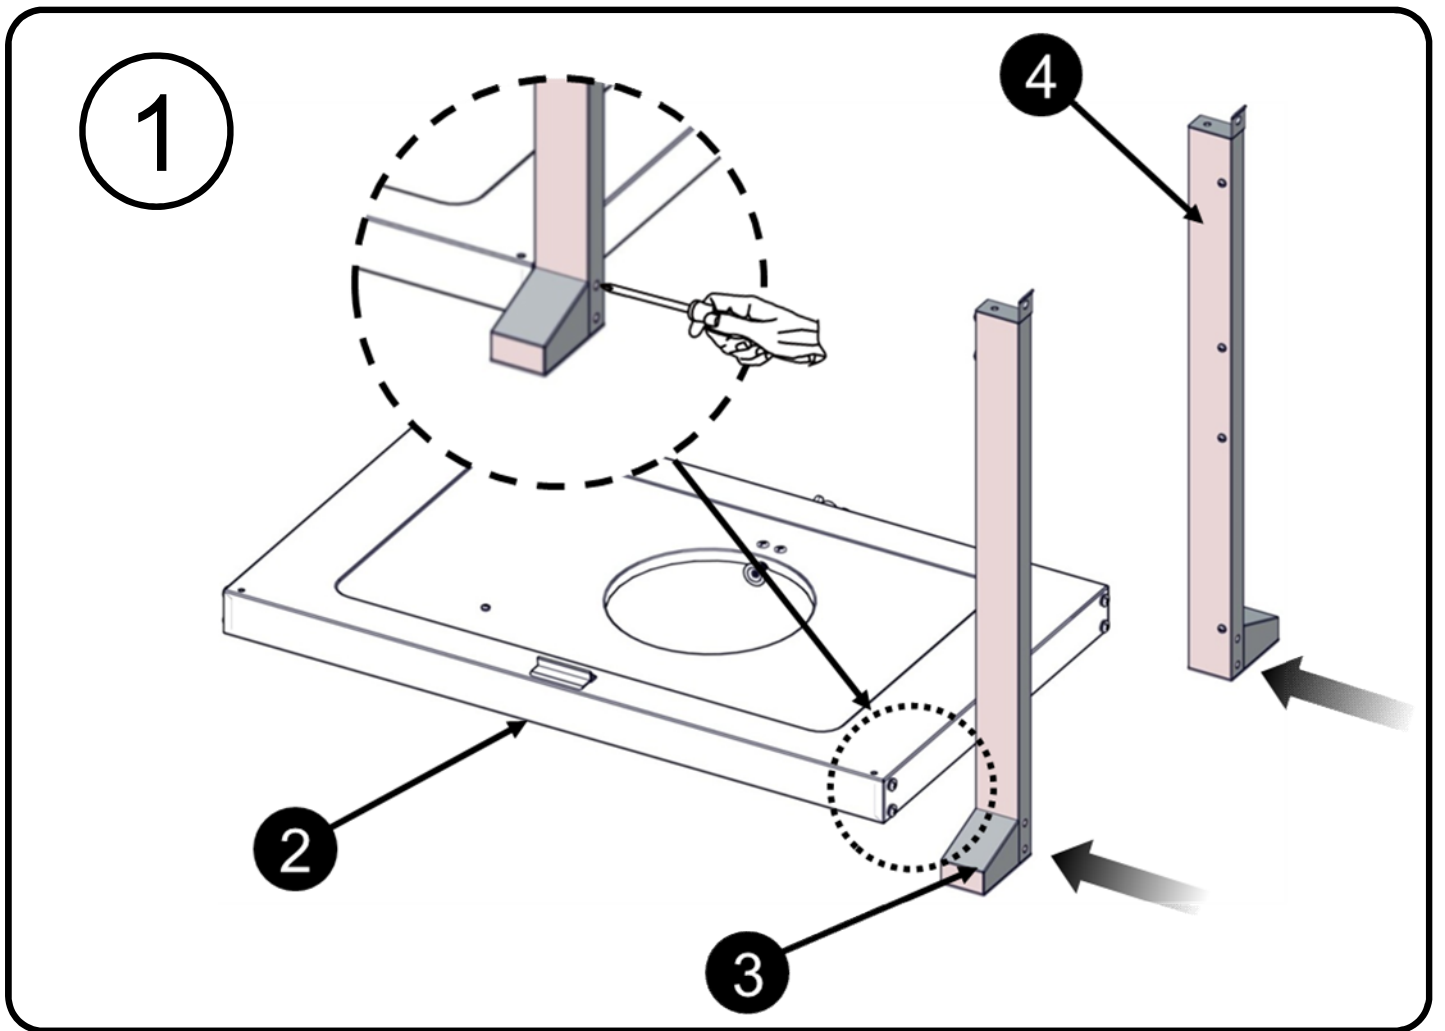

Flat Washer 1/4"
 Arandela plana 1/4"
 Rondelle plate 1/4"

Truss Head Screw
 5/32 - 32 x 3/8"
 Tornillo de cabeza ovalada
 5/32 - 32 x 3/8"
 Vis cruciforme
 5/32 - 32 x 3/8"

Flat Washer 5/32"
 Arandela plana 5/32"
 Rondelle plate 5/32"