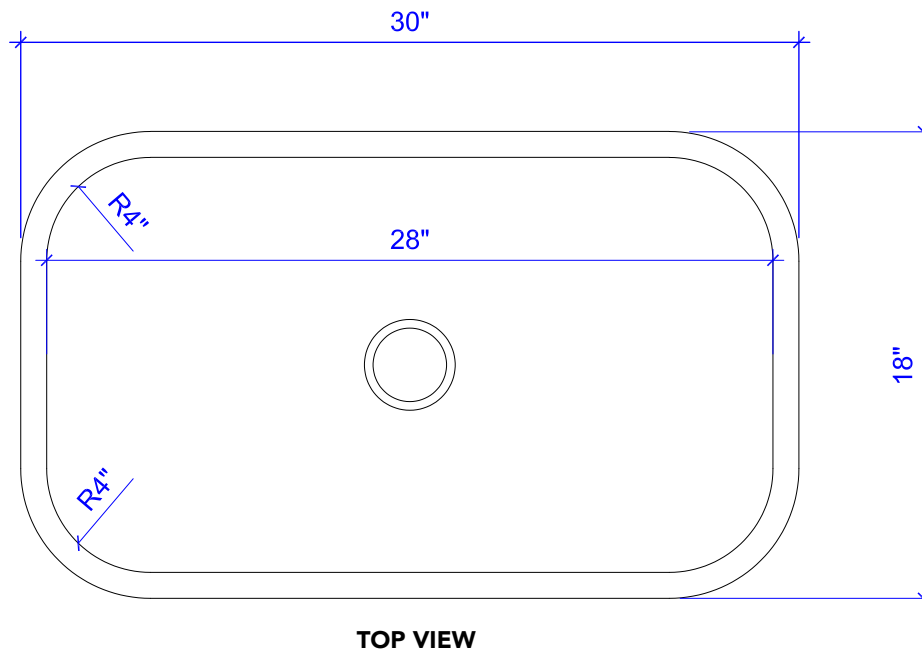

## Technical Specifications

- + Outer - 30" x 18" x 8"
- + Inner - 28" x 16" x 8"
- + Drain - Standard Kitchen Drain
- + Thickness - 16 Gauge Copper