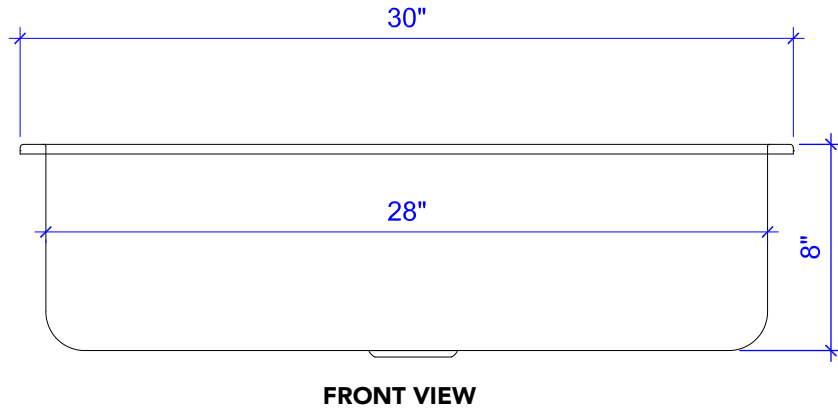

## Technical Specifications

- + Outer - 30" x 18" x 8"
- + Inner - 28" x 16" x 8"
- + Drain - Standard Kitchen Drain
- + Thickness - 16 Gauge Copper