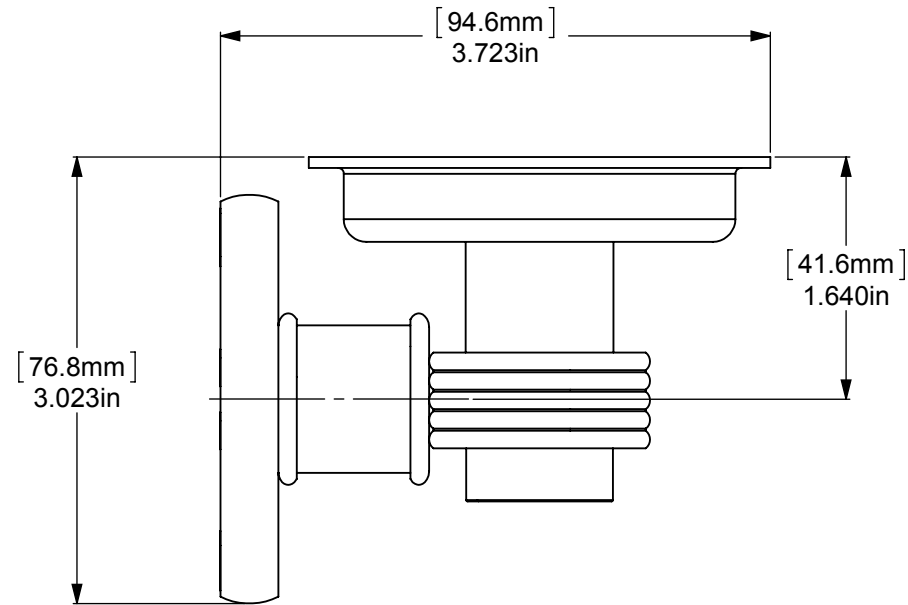

ITEM NO.	PART NUMBER	DESCRIPTION	QTY.
1	RGGVT	CONNECTOR	1
2	Card-1	END LOCK	1
3	TU1-1	TUBE - 1"	1
4	CRRD-1	RING	2
5	TU1-.75	TUBE - .75"	1
6	HROVT	PLATE	1
7	BPRD	BACKPLATE	1

UNLESS OTHERWISE STATED

.X	±.3mm
.XX	±.15mm
.XXX	±.008mm

COPYRIGHT © Allied Brass 2017

THIRD ANGLE PROJECTION

DRAWN	6/25/2017	I.M
CHECKED	6/25/2017	P.D
APPROVED	6/25/2017	R.A

MATERIAL: BRASS

DESCRIPTION:  
Continental  
Collection Tumbler  
and Toothbrush  
Holder

FINISH	TBD
QUANTITY	TBD
DRAWING No.	REV
2026G	0
SCALE	1:1.3 SHEET: 01 A4