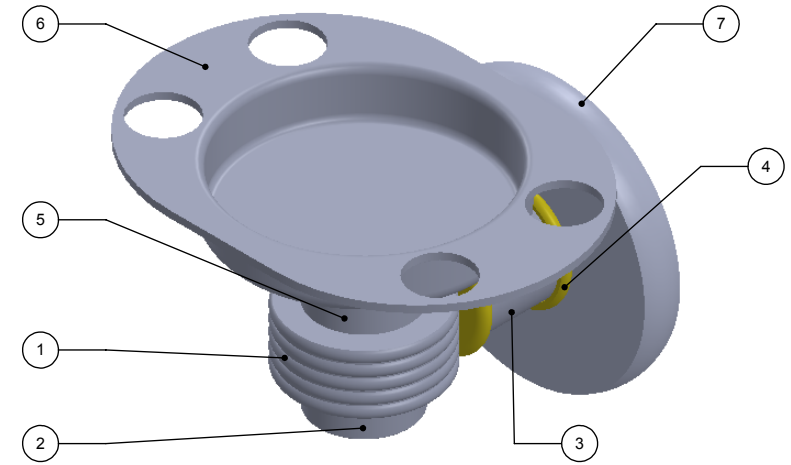

ITEM NO.	PART NUMBER	DESCRIPTION	QTY.
1	RGGVT	CONNECTOR	1
2	Card-1	END LOCK	1
3	TU1-1	TUBE - 1"	1
4	CRRD-1	RING	2
5	TU1-.75	TUBE - .75"	1
6	HROVT	PLATE	1
7	BPRD	BACKPLATE	1

UNLESS OTHERWISE STATED

.X	±.3mm
.XX	±.15mm
.XXX	±.008mm

COPYRIGHT © Allied Brass 2017

THIRD ANGLE PROJECTION

DRAWN	6/25/2017	I.M
CHECKED	6/25/2017	P.D
APPROVED	6/25/2017	R.A

MATERIAL: BRASS

DESCRIPTION:  
Continental  
Collection Tumbler  
and Toothbrush  
Holder

FINISH	TBD
QUANTITY	TBD
DRAWING No.	REV
2026G	0
SCALE	1:1.3 SHEET: 01 A4