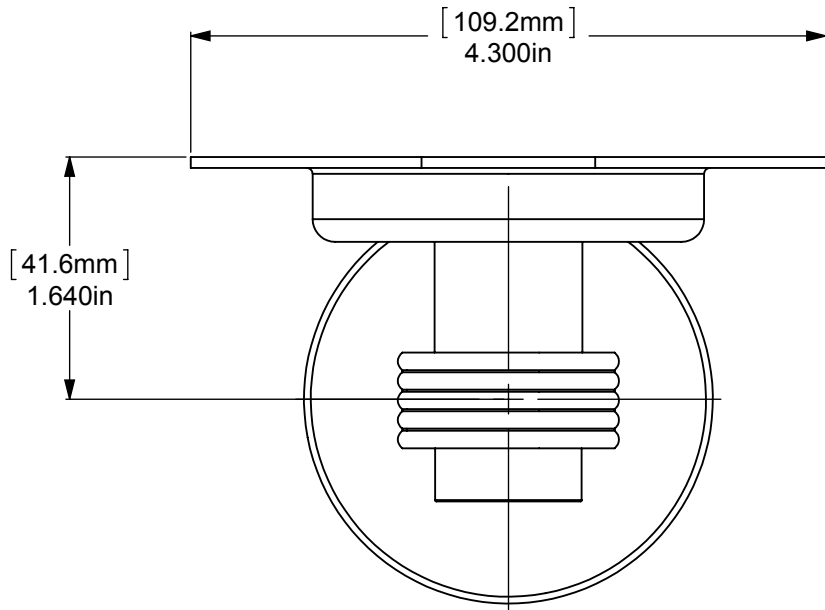

ITEM NO.	PART NUMBER	DESCRIPTION	QTY.
1	RGGVT	CONNECTOR	1
2	Card-1	END LOCK	1
3	TU1-1	TUBE - 1"	1
4	CRRD-1	RING	2
5	TU1-.75	TUBE - .75"	1
6	HROVT	PLATE	1
7	BPRD	BACKPLATE	1

UNLESS OTHERWISE STATED

.X	±.3mm
.XX	±.15mm
.XXX	±.008mm

COPYRIGHT © Allied Brass 2017

THIRD ANGLE PROJECTION

DRAWN	6/25/2017	I.M
CHECKED	6/25/2017	P.D
APPROVED	6/25/2017	R.A

MATERIAL: BRASS

DESCRIPTION:  
Continental  
Collection Tumbler  
and Toothbrush  
Holder

FINISH	TBD
QUANTITY	TBD
DRAWING No.	REV
2026G	0
SCALE	1:1.3 SHEET: 01 A4