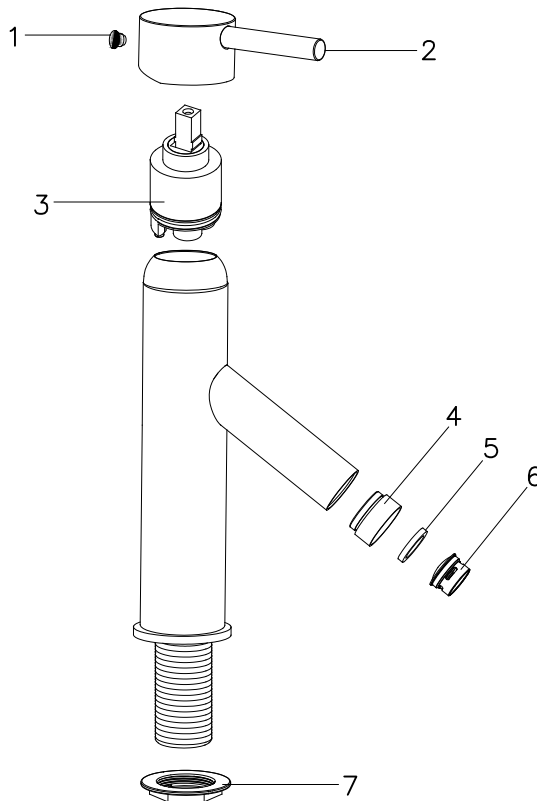

Replacement Parts List

Glacier Bay Single Handle Vessel Filler Bath Faucet

MODEL	STORE SKU#	FINISH
FM16C73C	732443	Chrome
FM16C73NN	732838	Brushed Nickel PVD

Part	Description	Part Number
1	Index	80N81010
2	Handle (Chrome / Brushed Nickel)	P35FM2
3	Cartridge	J10351
4	Aerator Housing (Chrome / Brushed Nickel)	81T16073
5	Washer	8J213X158X3A
6	Aerator	82M24021
7	locknut	8NM16C73