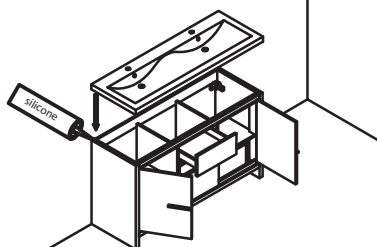

Installation Guide

Tools required for installation

*THE SKETCH IS FOR INSTALLATION ONLY, IT MAY NOT MATCH TO THE PRODUCTS INSIDE THE CARTON

Cabinet

①

②

IMPORTANT:

CONSULT AN EXPERT FOR THE PROPER SCREWS/BOLTS TO USE WHEN ATTACHING TO VARIOUS WALL CONSTRUCTIONS. SCREWS PROVIDED **DO NOT ATTACH** TO ALL WALL CONSTRUCTION TYPES.

③

④

REMOVAL

INSTALLATION