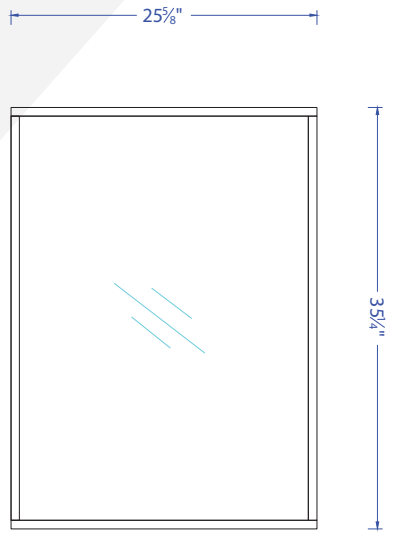

## Vanity

Base Box Dimensions W: 38"H: 35" D: 21" G.W: 123

Basin Box Dimensions W: 38"H: 21" D: 21" G.W: 37

Mirror Box Dimensions W: 38"H: 8" D: 28" G.W: 37

**NOTE:**

All dimensions & specifications are approximate and subject to change without notice.

Front view

Side view

Back view

Top view

**NOTE:**  
All dimensions & specifications  
are approximate and subject to  
change without notice.