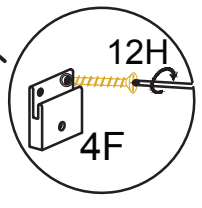

## Vanity

Base Box Dimensions W: 38"H: 35" D: 21" G.W: 123

Basin Box Dimensions W: 38"H: 21" D: 21" G.W: 37

Mirror Box Dimensions W: 38"H: 8" D: 28" G.W: 37

**NOTE:**

All dimensions & specifications are approximate and subject to change without notice.

## Tools required for installation

\*THE SKETCH IS FOR INSTALLATION ONLY, IT MAY NOT MATCH TO THE PRODUCTS INSIDE THE CARTON

# Cabinet

2F

6H

6J

①

Back view

②

Screw position

Hole dia=Φ8  
Depth=40

12J

12H  
4F

**IMPORTANT:**

CONSULT AN EXPERT FOR THE PROPER SCREWS/BOLTS TO USE WHEN ATTACHING TO VARIOUS WALL CONSTRUCTIONS. SCREWS PROVIDED **DO NOT ATTACH** TO ALL WALL CONSTRUCTION TYPES.