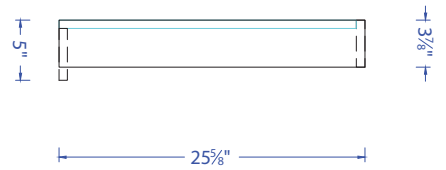

## Vanity

Base Box Dimensions W: 38"H: 35" D: 21" G.W: 123

Basin Box Dimensions W: 38"H: 21" D: 21" G.W: 37

Mirror Box Dimensions W: 38"H: 8" D: 28" G.W: 37

**NOTE:**

All dimensions & specifications are approximate and subject to change without notice.

Front view

Side view

Back view

Top view

**NOTE:**  
All dimensions & specifications  
are approximate and subject to  
change without notice.