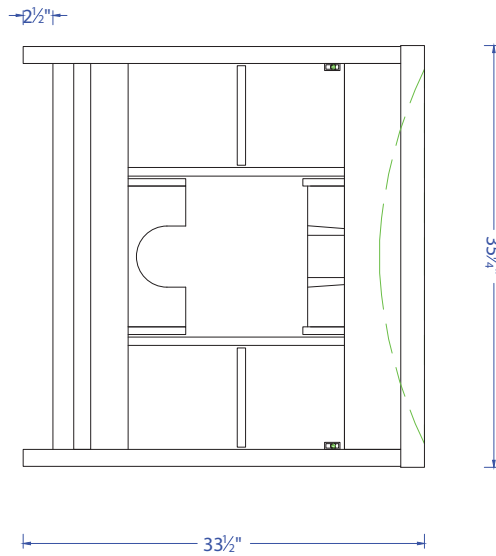

## Vanity

Base Box Dimensions W: 38"H: 35" D: 21" G.W: 123

Basin Box Dimensions W: 38"H: 21" D: 21" G.W: 37

Mirror Box Dimensions W: 38"H: 8" D: 28" G.W: 37

**NOTE:**

All dimensions & specifications are approximate and subject to change without notice.

Front view

Side view

Back view

Top view

**NOTE:**  
All dimensions & specifications  
are approximate and subject to  
change without notice.