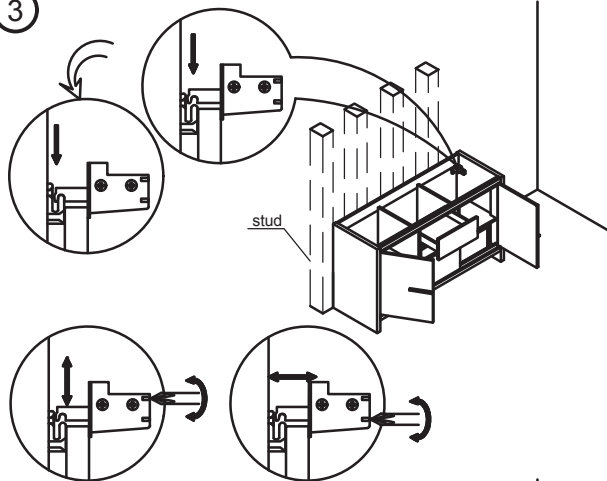

## Vanity

Base Box Dimensions W: 38"H: 35" D: 21" G.W: 123

Basin Box Dimensions W: 38"H: 21" D: 21" G.W: 37

Mirror Box Dimensions W: 38"H: 8" D: 28" G.W: 37

**NOTE:**

All dimensions & specifications are approximate and subject to change without notice.

# Cabinet

2F

6H

6J

①

Back view

②

Screw position

Hole dia=Φ8  
Depth=40

12J

12H  
4F

**IMPORTANT:**

CONSULT AN EXPERT FOR THE PROPER SCREWS/BOLTS TO USE WHEN ATTACHING TO VARIOUS WALL CONSTRUCTIONS. SCREWS PROVIDED **DO NOT ATTACH** TO ALL WALL CONSTRUCTION TYPES.

③

④

REMOVAL

INSTALLATION