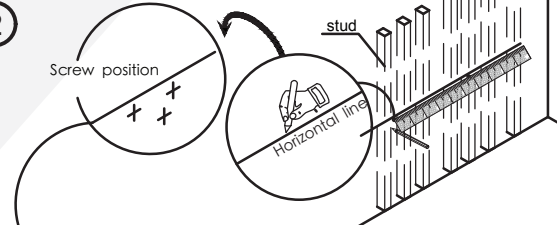

## Tools required for installation

\*THE SKETCH IS FOR INSTALLATION ONLY, IT MAY NOT MATCH TO THE PRODUCTS INSIDE THE CARTON

# Cabinet

2F

6H

6J

①

Back view

②

Screw position

Hole dia=Φ8  
Depth=40

12J

12H  
4F

**IMPORTANT:**

CONSULT AN EXPERT FOR THE PROPER SCREWS/BOLTS TO USE WHEN ATTACHING TO VARIOUS WALL CONSTRUCTIONS. SCREWS PROVIDED **DO NOT ATTACH** TO ALL WALL CONSTRUCTION TYPES.