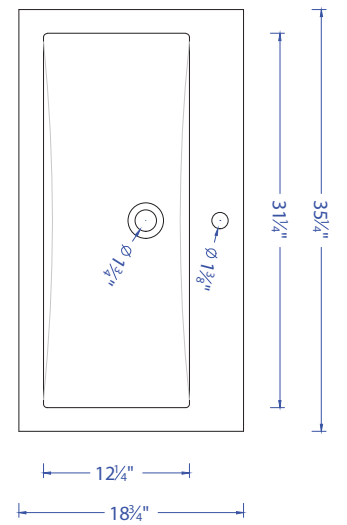

## Vanity

Base Box Dimensions W: 38"H: 35" D: 21" G.W: 123

Basin Box Dimensions W: 38"H: 21" D: 21" G.W: 37

Mirror Box Dimensions W: 38"H: 8" D: 28" G.W: 37

**NOTE:**

All dimensions & specifications are approximate and subject to change without notice.

Front view

Side view

Back view

Top view

**NOTE:**  
All dimensions & specifications  
are approximate and subject to  
change without notice.