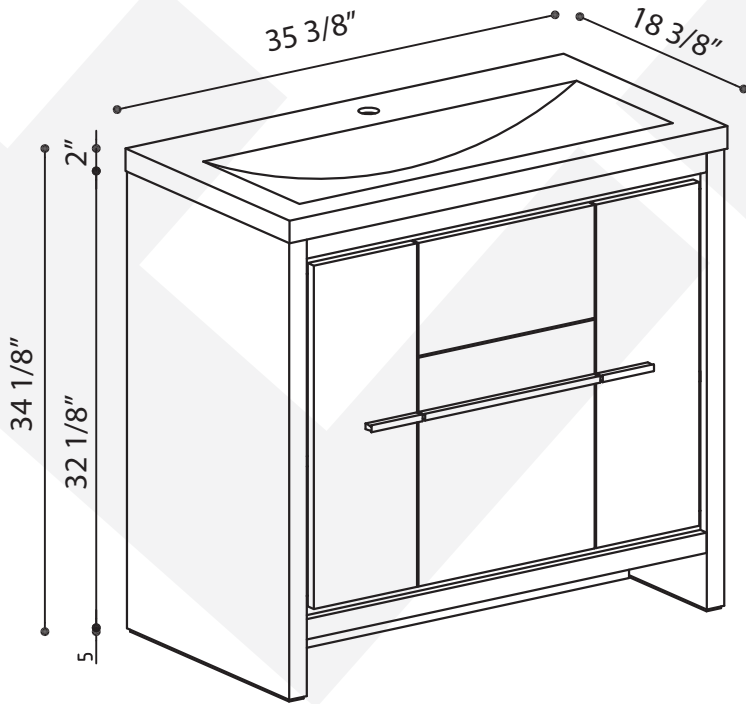

## Vanity

Base Box Dimensions W: 38"H: 35" D: 21" G.W: 123

Basin Box Dimensions W: 38"H: 21" D: 21" G.W: 37

Mirror Box Dimensions W: 38"H: 8" D: 28" G.W: 37

**NOTE:**

All dimensions & specifications are approximate and subject to change without notice.