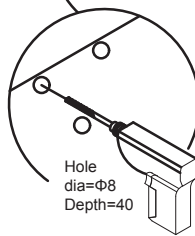

## Vanity

Base Box Dimensions W: 38"H: 35" D: 21" G.W: 123

Basin Box Dimensions W: 38"H: 21" D: 21" G.W: 37

Mirror Box Dimensions W: 38"H: 8" D: 28" G.W: 37

**NOTE:**

All dimensions & specifications are approximate and subject to change without notice.

# Cabinet

2F

6H

6J

①

Back view

②

Screw position

Hole dia=Φ8  
Depth=40

12J

12H  
4F

**IMPORTANT:**

CONSULT AN EXPERT FOR THE PROPER SCREWS/BOLTS TO USE WHEN ATTACHING TO VARIOUS WALL CONSTRUCTIONS. SCREWS PROVIDED **DO NOT ATTACH** TO ALL WALL CONSTRUCTION TYPES.