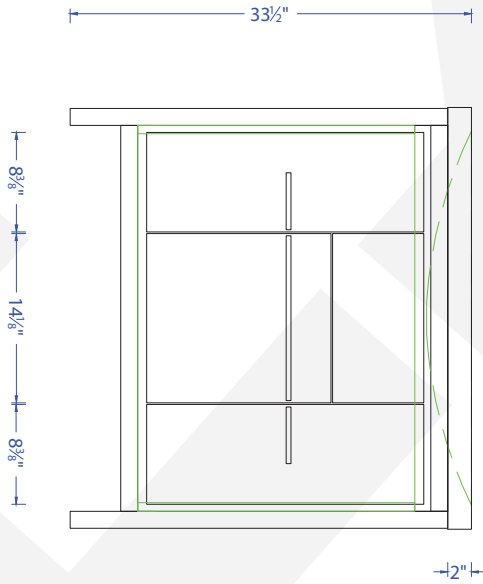

## Vanity

Base Box Dimensions W: 38"H: 35" D: 21" G.W: 123

Basin Box Dimensions W: 38"H: 21" D: 21" G.W: 37

Mirror Box Dimensions W: 38"H: 8" D: 28" G.W: 37

**NOTE:**

All dimensions & specifications are approximate and subject to change without notice.

Front view

Side view

Back view

Top view

**NOTE:**  
All dimensions & specifications  
are approximate and subject to  
change without notice.