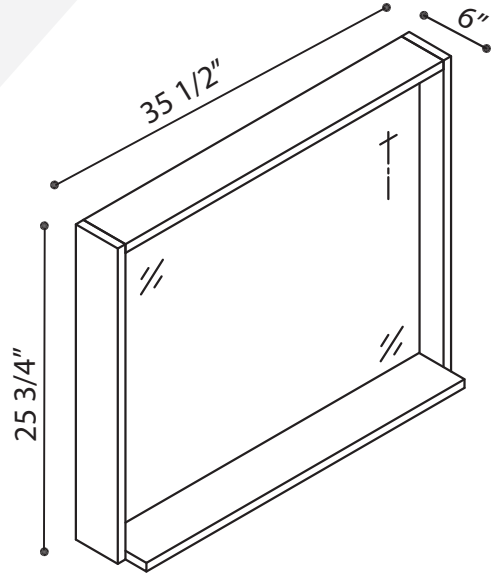

## Vanity

Base Box Dimensions W: 38"H: 35" D: 21" G.W: 123

Basin Box Dimensions W: 38"H: 21" D: 21" G.W: 37

Mirror Box Dimensions W: 38"H: 8" D: 28" G.W: 37

**NOTE:**

All dimensions & specifications are approximate and subject to change without notice.

Front view

Side view

Back view

Top view

**NOTE:**  
All dimensions & specifications  
are approximate and subject to  
change without notice.