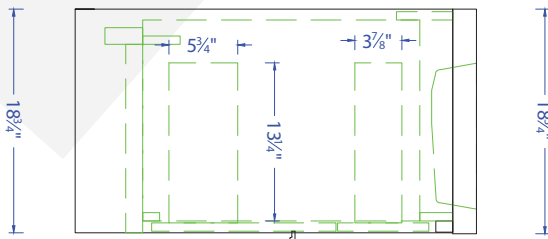

## Vanity

Base Box Dimensions W: 38"H: 35" D: 21" G.W: 123

Basin Box Dimensions W: 38"H: 21" D: 21" G.W: 37

Mirror Box Dimensions W: 38"H: 8" D: 28" G.W: 37

**NOTE:**

All dimensions & specifications are approximate and subject to change without notice.

Front view

Side view

Back view

Top view

**NOTE:**  
All dimensions & specifications  
are approximate and subject to  
change without notice.