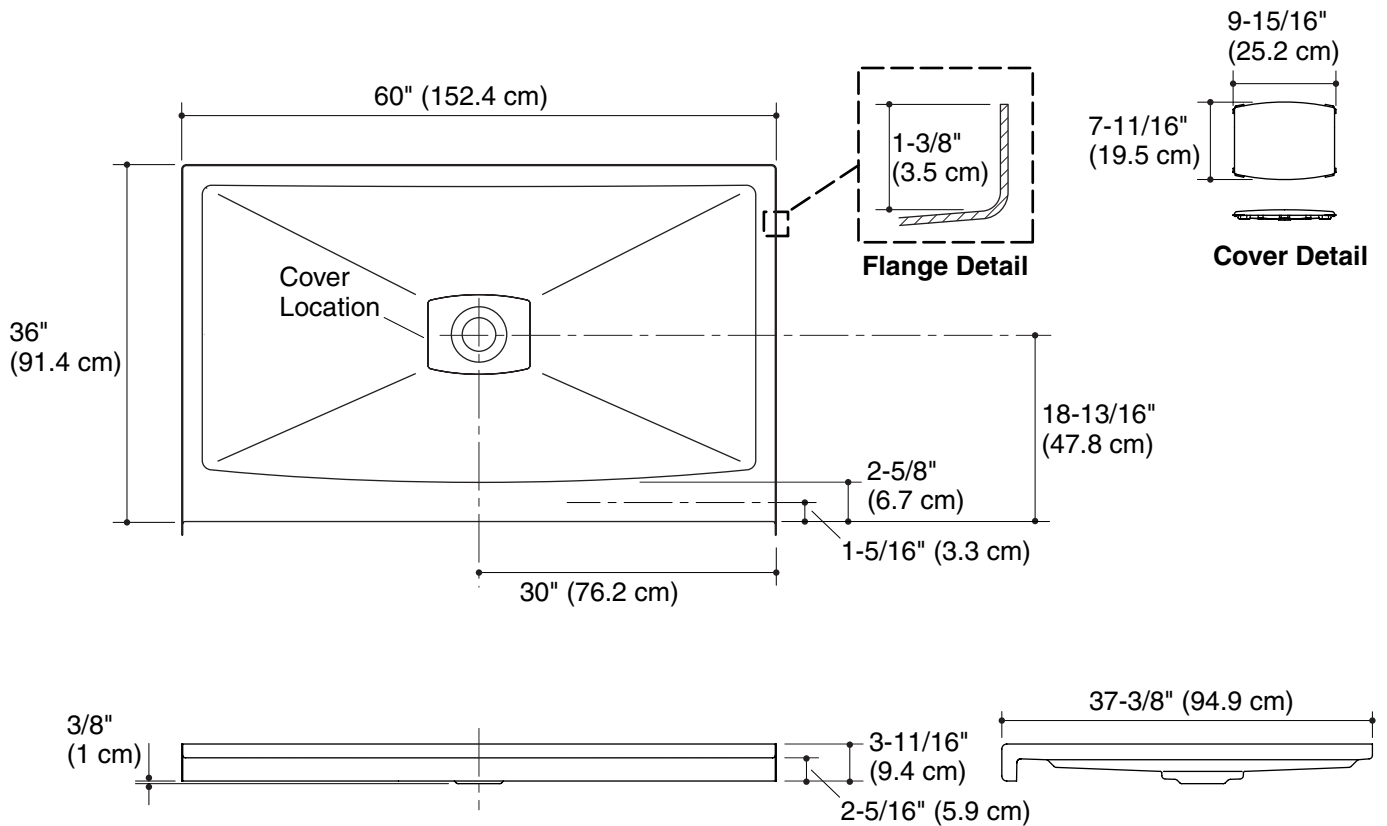

ARCHER™

Technical Information

Fixture*:	
Weight	52 lbs (23.6 kg)
Configuration	one-piece
Drain hole	3-3/8" (8.6 cm) D.
* Approximate measurements for comparison only.	
Included components:	
Removable cover	1062356

Installation Notes

Install this product according to the installation guide.

Shimming may be required to level the fixture.

Shimming may be required between the stud frame and the fixture.

The stud opening tolerance is +1/4" (6 mm), -0" (0 mm).

When fire rated construction is specified, dimensions are to the inside of the fire-rated wall.

Product Diagram

ARCHER™ FRP SHOWER RECEPTOR WITH REMOVABLE COVER

Page 2 of 2
1066254-4-A

THE BOLD LOOK
OF **KOHLER**®