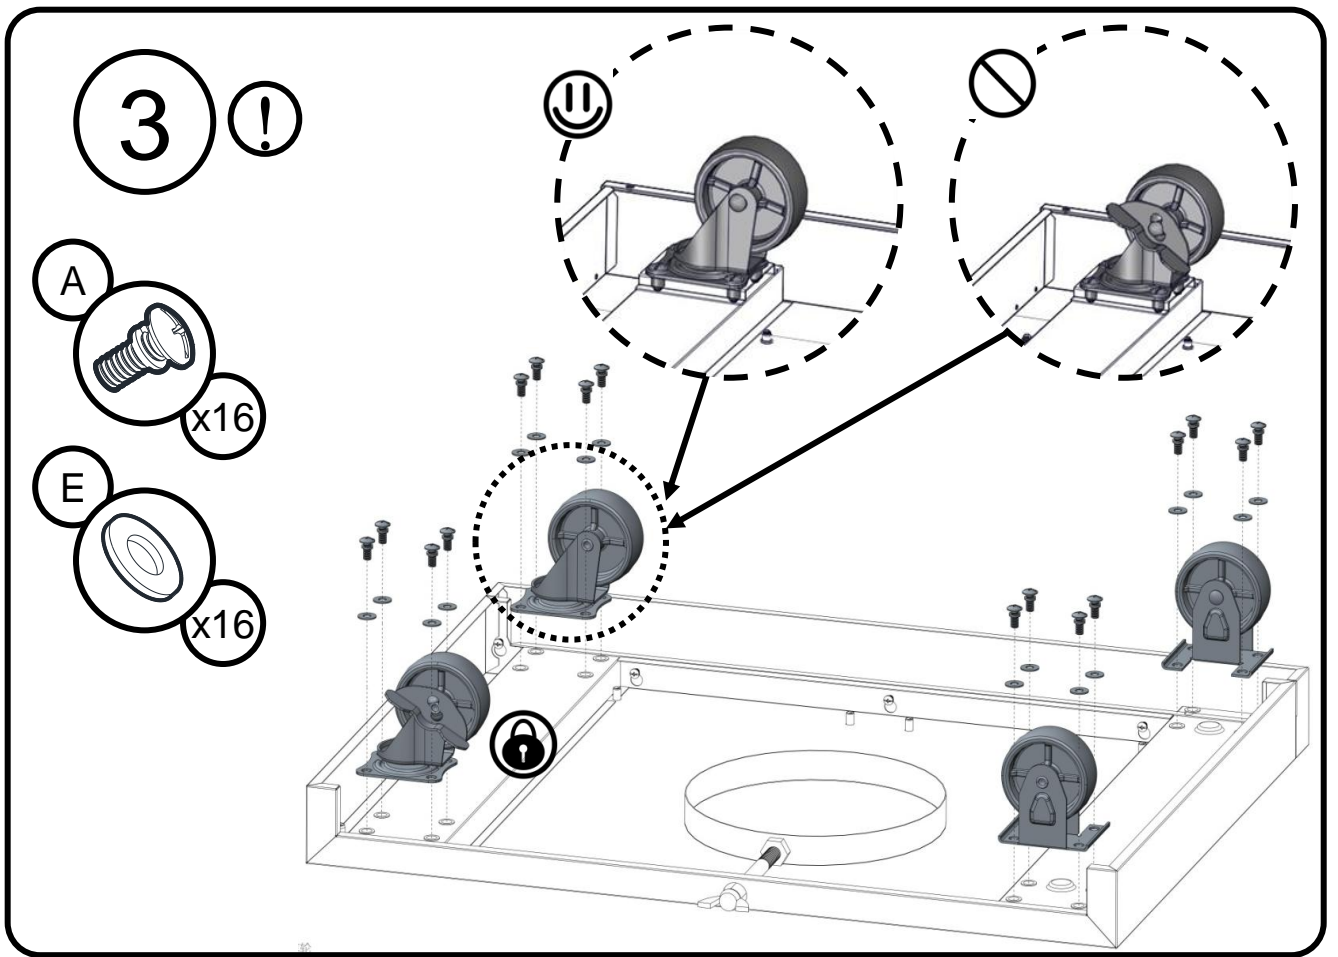

Flat Head Screw 5/32 - 32 x 3/8"

Tornillo de cabeza plana 5/32 - 32 x 3/8"

vis à tête plate 5/32 - 32 x 3/8"

TrussHead Screw 1/4 -20x 5/8"

Tornillode cabeza ovalada 1/4-20x 5/8"

Vis cruciforme 1/4 -20x 5/8"

Flat Washer 1/4"

Arandela plana 1/4"

Rondelle plate 1/4"

Flat Washer 5/32" Arandela plana 5/32"

Rondelle plate 5/32"

1

2

5