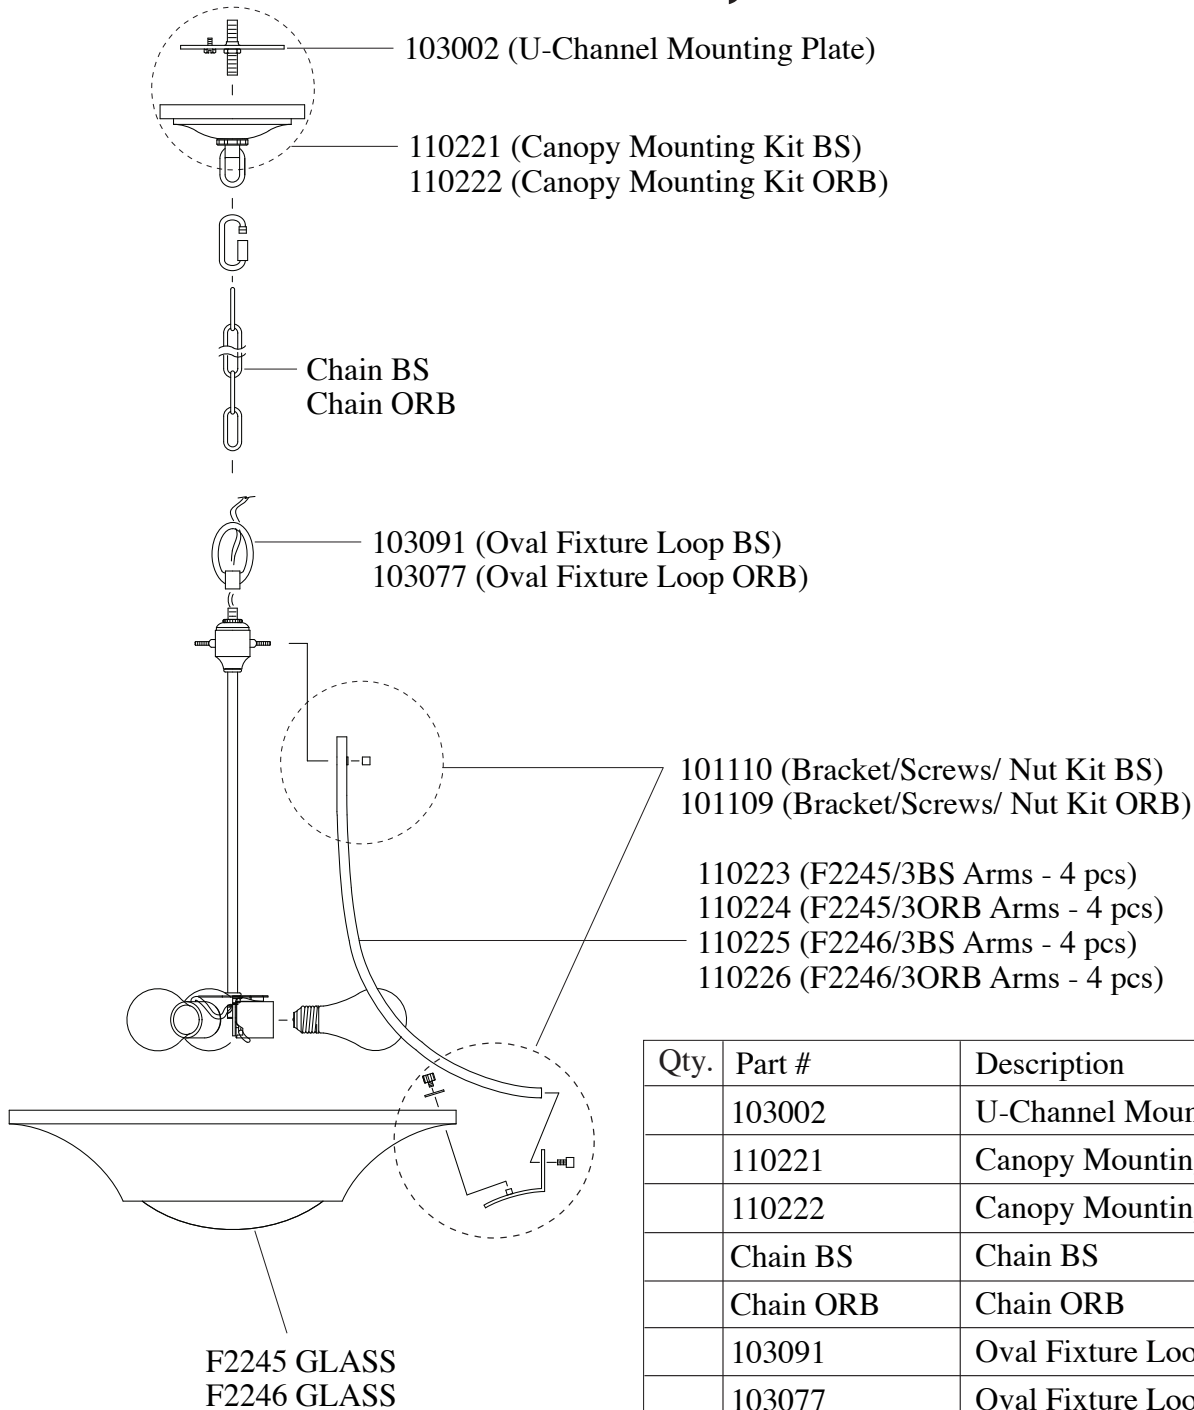

Replacement Parts For F2245/3, F2246/3 10/2012

Qty.	Part #	Description
	103002	U-Channel Mounting Plate
	110221	Canopy Mounting Kit BS
	110222	Canopy Mounting Kit ORB
	Chain BS	Chain BS
	Chain ORB	Chain ORB
	103091	Oval Fixture Loop BS
	103077	Oval Fixture Loop BS
	101110	Bracket/Screws/Nut Kit BS
	101109	Bracket/Screws/Nut Kit ORB
	110223	F2245/3BS Arms - 4 pcs
	110224	F2245/3ORB Arms - 4 pcs
	110225	F2246/3BS Arms - 4 pcs
	110226	F2246/3ORB Arms - 4 pcs
	F2245 GLASS	Glass
	F2246 GLASS	Glass