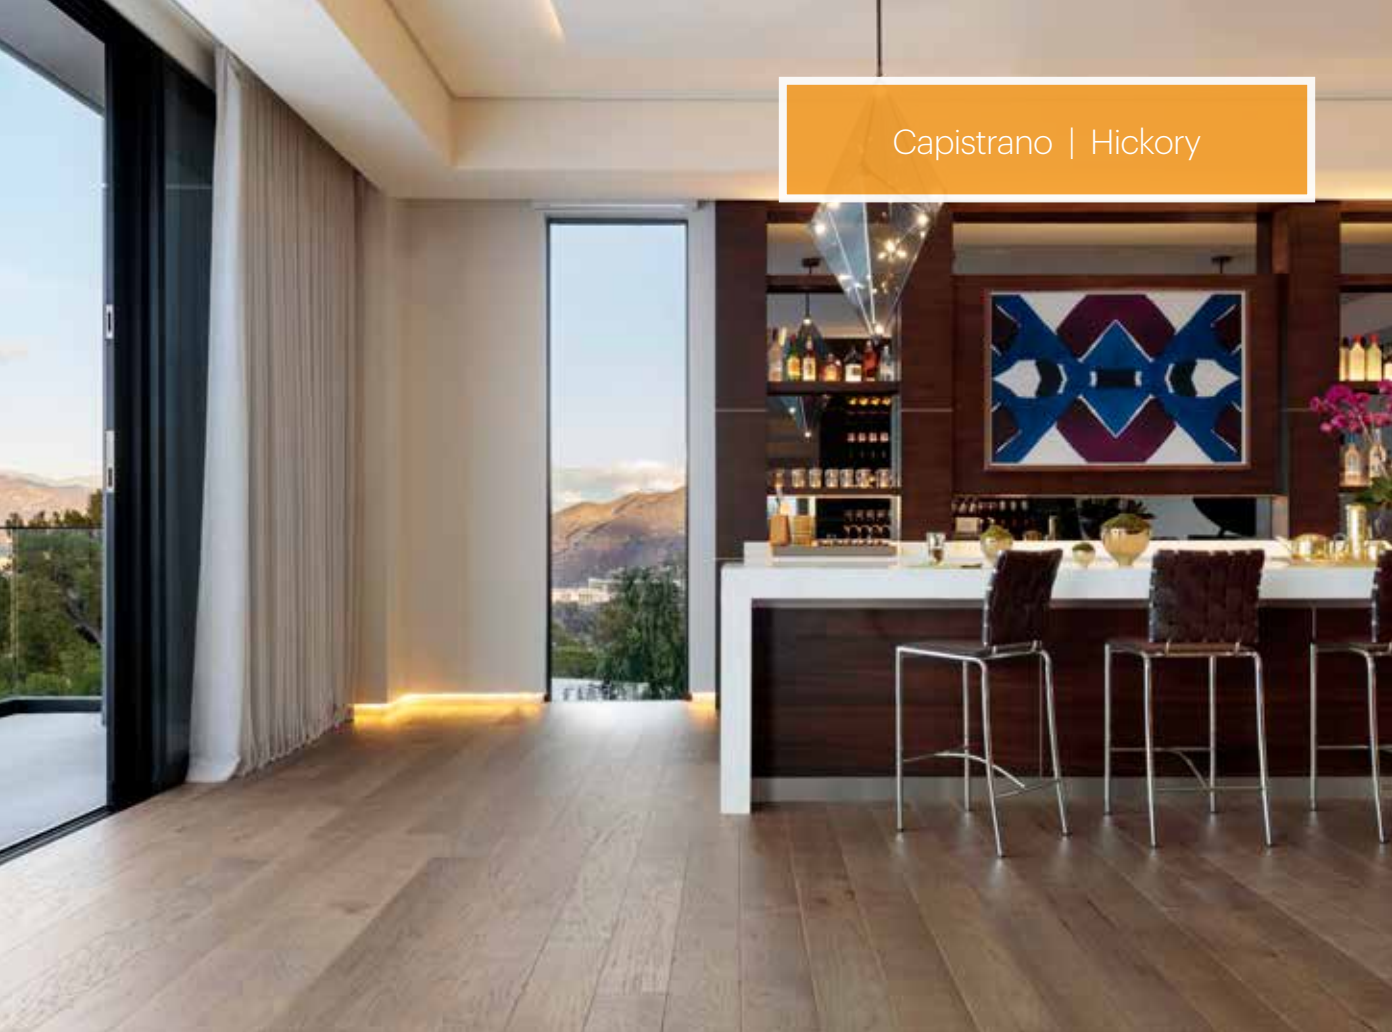

Capistrano | Hickory