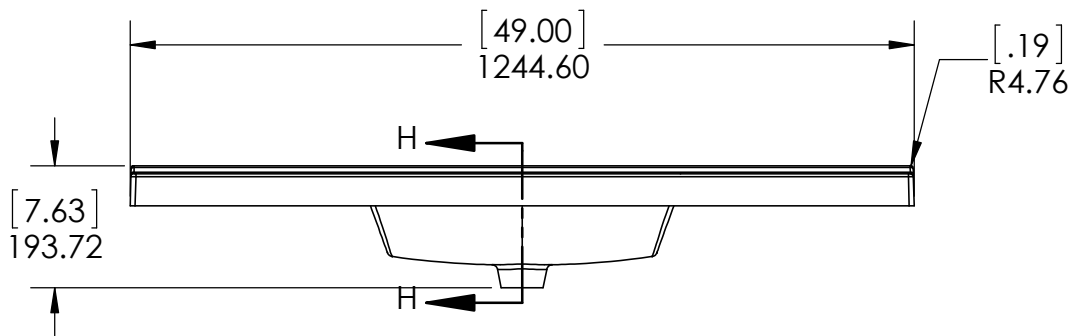

Top View

Isometric View

Front View

SECTION A-A  
Side View

Back View

ITEM:	<b>LT48-WH</b>	REV	<b>A</b>
	<b>LT48-ST</b>		
NAME:	<b>Lanceton 48in</b>		

<b>Propiedad y Confidencialidad</b> La información contenida en este dibujo es puramente propiedad de Woodcrafters Home Products LLC. Queda prohibida cualquier reproducción parcial o total sin el permiso por escrito de Woodcrafters Home Product LLC.	DRAWING	ARB	04/17/19	MATERIAL: <b>German beech 4/4 Laminated Particle Board White/Sterling</b>  <b>Lanceton 48in</b>
	REVIEW	ING	04/17/19	
	APPROVED	R&D	04/17/19	
	SCALE: 1:20	MODEL:	<b>Lanceton 48in</b>	

DRAWING TYPE	ITEM ID	ITEM DESCRIPTION	TECHNOLOGIES	DRAWING STATUS
Finish Good	HU4922R-WH	Vtop Wave 49 x 22 4 in	AB Composite	Ready for production
Finish Good	HU49R-WH	Glacier Bay in. Cultured Marble Vanity Top - White	AB Composite	Ready for production

REV	ECO #	DESCRIPTION	REV'D BY DATE	CHK'D BY DATE	APRV'D BY DATE
1		New Design	4/01/16	4/01/16	4/01/16
2		New item, Online	2/06/18	2/06/18	2/06/18

Estimated Weight: 16.5kg

<p><b>PROPRIETARY AND CONFIDENTIAL</b></p> <p>THE INFORMATION CONTAINED IN THIS DRAWING IS THE SOLE PROPERTY OF WOODCRAFTERS. ANY REPRODUCTION IN PART OR AS A WHOLE WITHOUT THE WRITTEN PERMISSION OF WOODCRAFTERS IS PROHIBITED.</p>	UNLESS OTHERWISE SPECIFIED		NAME		DATE		SIZE DWG. NO. SHEET 1 OF 1 REV: 1
	DIMENSIONS ARE IN MM. AND (INCHES)		DRAWN	E. Sandoval	4/01/16		
	TOLERANCES ARE + 0.125 [3.175] - 0.125 [-3.175]		CHECKED	O. Razo	2/06/18		
	SCALE: 1:12		ENG APPR.	V. Sanchez	2/06/18		
			MFG APPR.	C. Leal	2/06/18		
<b>A</b> Vtop Wave 49x22							