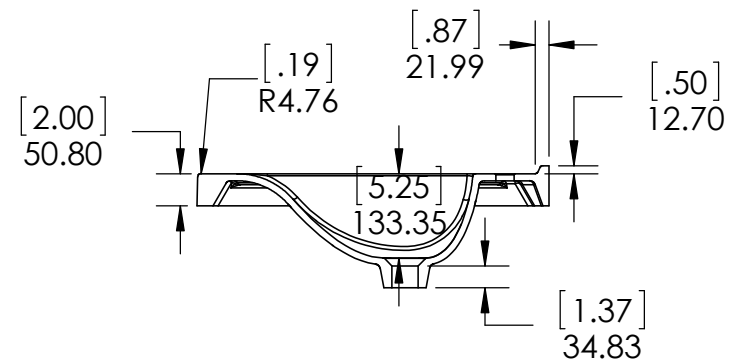

Top View

Isometric View

Front View

SECTION A-A  
Side View

Back View

ITEM:	<b>LT48-WH</b>	REV	<b>A</b>
	<b>LT48-ST</b>		
NAME:	<b>Lanceton 48in</b>		

<b>Propiedad y Confidencialidad</b> La información contenida en este dibujo es puramente propiedad de Woodcrafters Home Products LLC. Queda prohibida cualquier reproducción parcial o total sin el permiso por escrito de Woodcrafters Home Product LLC.	DRAWING	ARB	04/17/19	MATERIAL: <b>German beech 4/4 Laminated Particle Board White/Sterling</b>  <b>Lanceton 48in</b>
	REVIEW	ING	04/17/19	
	APPROVED	R&D	04/17/19	
	SCALE: 1:20	MODEL:	<b>Lanceton 48in</b>	

DRAWING TYPE	ITEM ID	ITEM DESCRIPTION	TECHNOLOGIES	DRAWING STATUS
Finish Good	HU4922R-WH	Vtop Wave 49 x 22 4 in	AB Composite	Ready for production
Finish Good	HU49R-WH	Glacier Bay in. Cultured Marble Vanity Top - White	AB Composite	Ready for production

REV	ECO #	DESCRIPTION	REV'D BY DATE	CHK'D BY DATE	APRV'D BY DATE
1		New Design	4/01/16	4/01/16	4/01/16
2		New item, Online	2/06/18	2/06/18	2/06/18

Estimated Weight: 16.5kg

<p><b>PROPRIETARY AND CONFIDENTIAL</b></p> <p>THE INFORMATION CONTAINED IN THIS DRAWING IS THE SOLE PROPERTY OF WOODCRAFTERS. ANY REPRODUCTION IN PART OR AS A WHOLE WITHOUT THE WRITTEN PERMISSION OF WOODCRAFTERS IS PROHIBITED.</p>	UNLESS OTHERWISE SPECIFIED		NAME		DATE		SIZE DWG. NO. SHEET 1 OF 1 REV: 1
	DIMENSIONS ARE IN MM. AND (INCHES)		DRAWN	E. Sandoval	4/01/16		
	TOLERANCES ARE + 0.125 [3.175] - 0.125 [-3.175]		CHECKED	O. Razo	2/06/18		
	SCALE: 1:12		ENG APPR.	V. Sanchez	2/06/18		
			MFG APPR.	C. Leal	2/06/18		
<b>A</b> Vtop Wave 49x22							