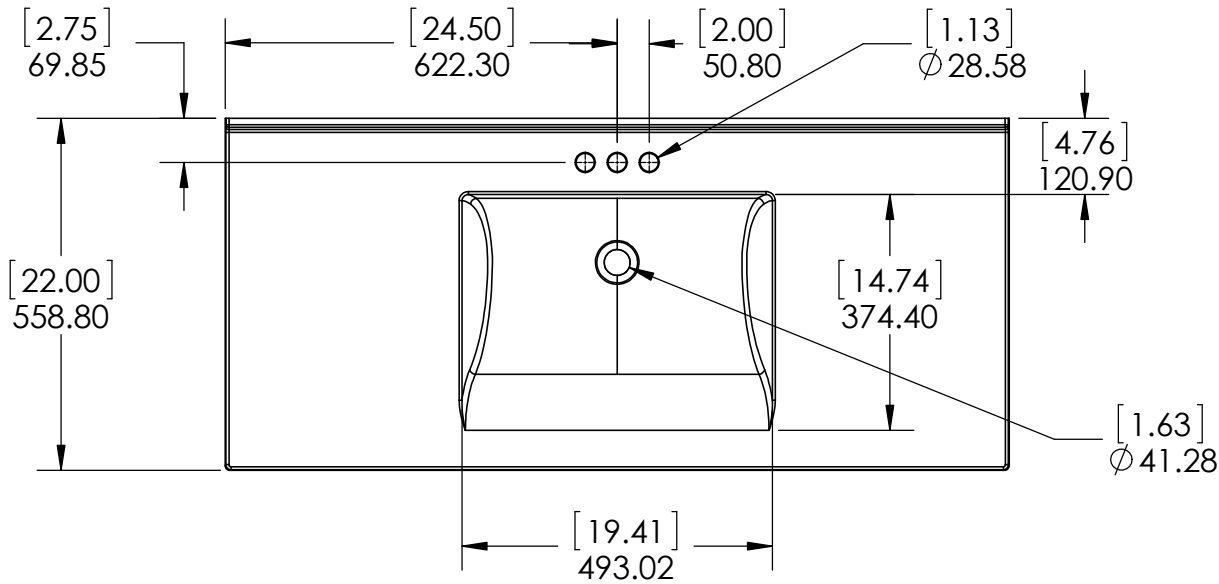

Top View

Isometric View

Front View

SECTION A-A  
Side View

Back View

ITEM:	<b>LT48-WH</b>	REV	<b>A</b>
	<b>LT48-ST</b>		
NAME:	<b>Lanceton 48in</b>		

<b>Propiedad y Confidencialidad</b> La información contenida en este dibujo es puramente propiedad de Woodcrafters Home Products LLC. Queda prohibida cualquier reproducción parcial o total sin el permiso por escrito de Woodcrafters Home Product LLC.	DRAWING	ARB	04/17/19	MATERIAL: <b>German beech 4/4 Laminated Particle Board White/Sterling</b>  <b>Lanceton 48in</b>
	REVIEW	ING	04/17/19	
	APPROVED	R&D	04/17/19	
	SCALE: 1:20	MODEL:	<b>Lanceton 48in</b>	

DRAWING TYPE	ITEM ID	ITEM DESCRIPTION	TECHNOLOGIES	DRAWING STATUS
Finish Good	HU4922R-WH	Vtop Wave 49 x 22 4 in	AB Composite	Ready for production
Finish Good	HU49R-WH	Glacier Bay in. Cultured Marble Vanity Top - White	AB Composite	Ready for production

REV	ECO #	DESCRIPTION	REV'D BY DATE	CHK'D BY DATE	APRV'D BY DATE
1		New Design	4/01/16	4/01/16	4/01/16
2		New item, Online	2/06/18	2/06/18	2/06/18

Estimated Weight: 16.5kg

<p><b>PROPRIETARY AND CONFIDENTIAL</b></p> <p>THE INFORMATION CONTAINED IN THIS DRAWING IS THE SOLE PROPERTY OF WOODCRAFTERS. ANY REPRODUCTION IN PART OR AS A WHOLE WITHOUT THE WRITTEN PERMISSION OF WOODCRAFTERS IS PROHIBITED.</p>	UNLESS OTHERWISE SPECIFIED		NAME		DATE		SIZE DWG. NO. SHEET 1 OF 1 REV: 1
	DIMENSIONS ARE IN MM. AND (INCHES)		DRAWN	E. Sandoval	4/01/16		
	TOLERANCES ARE + 0.125 [3.175] - 0.125 [-3.175]		CHECKED	O. Razo	2/06/18		
	SCALE: 1:12		ENG APPR.	V. Sanchez	2/06/18		
			MFG APPR.	C. Leal	2/06/18		
<b>A</b> Vtop Wave 49x22							