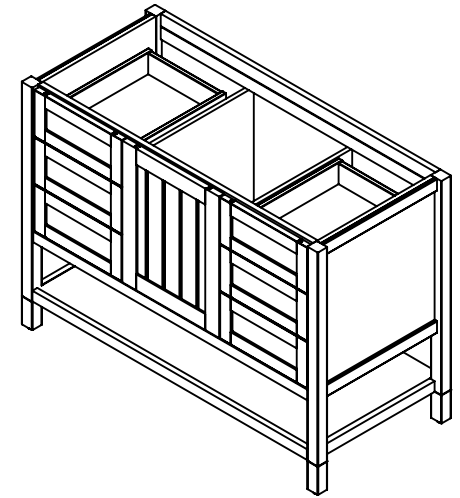

Top View

Isometric View

Front View

SECTION A-A  
Side View

Back View

ITEM:	<b>LT48-WH</b>	REV	<b>A</b>
	<b>LT48-ST</b>		
NAME:	<b>Lanceton 48in</b>		

<b>Propiedad y Confidencialidad</b> La información contenida en este dibujo es puramente propiedad de Woodcrafters Home Products LLC. Queda prohibida cualquier reproducción parcial o total sin el permiso por escrito de Woodcrafters Home Product LLC.	DRAWING	ARB	04/17/19	MATERIAL: <b>German beech 4/4 Laminated Particle Board White/Sterling</b>  <b>Lanceton 48in</b>
	REVIEW	ING	04/17/19	
	APPROVED	R&D	04/17/19	
	SCALE: 1:20	MODEL:	<b>Lanceton 48in</b>	

DRAWING TYPE	ITEM ID	ITEM DESCRIPTION	TECHNOLOGIES	DRAWING STATUS
Finish Good	HU4922R-WH	Vtop Wave 49 x 22 4 in	AB Composite	Ready for production
Finish Good	HU49R-WH	Glacier Bay in. Cultured Marble Vanity Top - White	AB Composite	Ready for production

REV	ECO #	DESCRIPTION	REV'D BY DATE	CHK'D BY DATE	APRV'D BY DATE
1		New Design	4/01/16	4/01/16	4/01/16
2		New item, Online	2/06/18	2/06/18	2/06/18

Estimated Weight: 16.5kg

<p><b>PROPRIETARY AND CONFIDENTIAL</b></p> <p>THE INFORMATION CONTAINED IN THIS DRAWING IS THE SOLE PROPERTY OF WOODCRAFTERS. ANY REPRODUCTION IN PART OR AS A WHOLE WITHOUT THE WRITTEN PERMISSION OF WOODCRAFTERS IS PROHIBITED.</p>	UNLESS OTHERWISE SPECIFIED		NAME		DATE		SIZE DWG. NO. SHEET 1 OF 1 REV: 1
	DIMENSIONS ARE IN MM. AND (INCHES)		DRAWN	E. Sandoval	4/01/16		
	TOLERANCES ARE + 0.125 [3.175] - 0.125 [-3.175]		CHECKED	O. Razo	2/06/18		
	SCALE: 1:12		ENG APPR.	V. Sanchez	2/06/18		
			MFG APPR.	C. Leal	2/06/18		
<b>A</b> Vtop Wave 49x22							