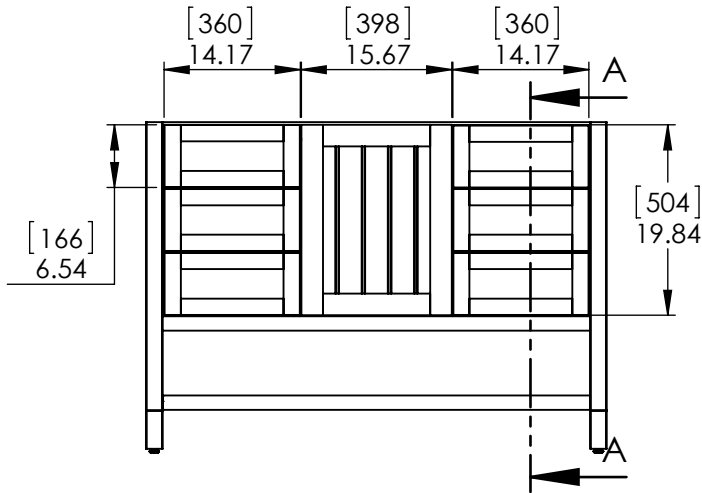

Top View

Isometric View

Front View

SECTION A-A  
Side View

Back View

ITEM:	<b>LT48-WH</b>	REV	<b>A</b>
	<b>LT48-ST</b>		
NAME:	<b>Lanceton 48in</b>		

<b>Propiedad y Confidencialidad</b> La información contenida en este dibujo es puramente propiedad de Woodcrafters Home Products LLC. Queda prohibida cualquier reproducción parcial o total sin el permiso por escrito de Woodcrafters Home Product LLC.	DRAWING	ARB	04/17/19	MATERIAL: <b>German beech 4/4 Laminated Particle Board White/Sterling</b>  <b>Lanceton 48in</b>
	REVIEW	ING	04/17/19	
	APPROVED	R&D	04/17/19	
	SCALE: 1:20	MODEL:	<b>Lanceton 48in</b>	

DRAWING TYPE	ITEM ID	ITEM DESCRIPTION	TECHNOLOGIES	DRAWING STATUS
Finish Good	HU4922R-WH	Vtop Wave 49 x 22 4 in	AB Composite	Ready for production
Finish Good	HU49R-WH	Glacier Bay in. Cultured Marble Vanity Top - White	AB Composite	Ready for production

REV	ECO #	DESCRIPTION	REV'D BY DATE	CHK'D BY DATE	APRV'D BY DATE
1		New Design	4/01/16	4/01/16	4/01/16
2		New item, Online	2/06/18	2/06/18	2/06/18

Estimated Weight: 16.5kg

<p><b>PROPRIETARY AND CONFIDENTIAL</b></p> <p>THE INFORMATION CONTAINED IN THIS DRAWING IS THE SOLE PROPERTY OF WOODCRAFTERS. ANY REPRODUCTION IN PART OR AS A WHOLE WITHOUT THE WRITTEN PERMISSION OF WOODCRAFTERS IS PROHIBITED.</p>	UNLESS OTHERWISE SPECIFIED		NAME		DATE		SIZE DWG. NO. SHEET 1 OF 1 REV: 1
	DIMENSIONS ARE IN MM. AND (INCHES)		DRAWN	E. Sandoval	4/01/16		
	TOLERANCES ARE + 0.125 [3.175] - 0.125 [-3.175]		CHECKED	O. Razo	2/06/18		
	SCALE: 1:12		ENG APPR.	V. Sanchez	2/06/18		
			MFG APPR.	C. Leal	2/06/18		
<b>A</b> Vtop Wave 49x22							