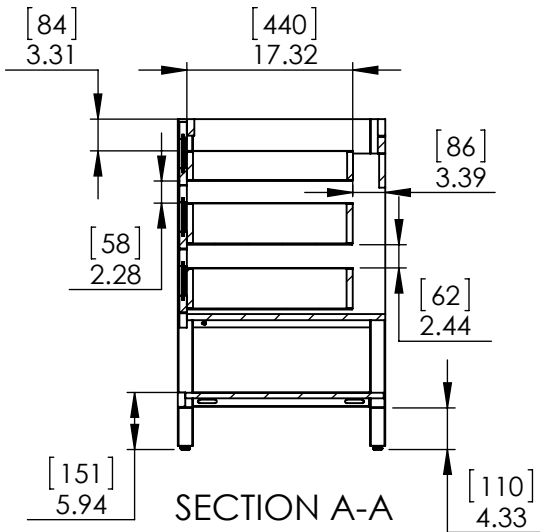

Top View

Isometric View

Front View

SECTION A-A  
Side View

Back View

ITEM:	<b>LT48-WH</b>	REV	<b>A</b>
	<b>LT48-ST</b>		
NAME:	<b>Lanceton 48in</b>		

<b>Propiedad y Confidencialidad</b> La información contenida en este dibujo es puramente propiedad de Woodcrafters Home Products LLC. Queda prohibida cualquier reproducción parcial o total sin el permiso por escrito de Woodcrafters Home Product LLC.	DRAWING	ARB	04/17/19	MATERIAL: <b>German beech 4/4 Laminated Particle Board White/Sterling</b>  <b>Lanceton 48in</b>
	REVIEW	ING	04/17/19	
	APPROVED	R&D	04/17/19	
	SCALE: 1:20	MODEL:	<b>Lanceton 48in</b>	

DRAWING TYPE	ITEM ID	ITEM DESCRIPTION	TECHNOLOGIES	DRAWING STATUS
Finish Good	HU4922R-WH	Vtop Wave 49 x 22 4 in	AB Composite	Ready for production
Finish Good	HU49R-WH	Glacier Bay in. Cultured Marble Vanity Top - White	AB Composite	Ready for production

REV	ECO #	DESCRIPTION	REV'D BY DATE	CHK'D BY DATE	APRV'D BY DATE
1		New Design	4/01/16	4/01/16	4/01/16
2		New item, Online	2/06/18	2/06/18	2/06/18

Estimated Weight: 16.5kg

<p><b>PROPRIETARY AND CONFIDENTIAL</b></p> <p>THE INFORMATION CONTAINED IN THIS DRAWING IS THE SOLE PROPERTY OF WOODCRAFTERS. ANY REPRODUCTION IN PART OR AS A WHOLE WITHOUT THE WRITTEN PERMISSION OF WOODCRAFTERS IS PROHIBITED.</p>	UNLESS OTHERWISE SPECIFIED		NAME		DATE		SIZE DWG. NO. SHEET 1 OF 1 REV: 1
	DIMENSIONS ARE IN MM. AND (INCHES)		DRAWN	E. Sandoval	4/01/16		
	TOLERANCES ARE + 0.125 [3.175] - 0.125 [-3.175]		CHECKED	O. Razo	2/06/18		
	SCALE: 1:12		ENG APPR.	V. Sanchez	2/06/18		
			MFG APPR.	C. Leal	2/06/18		
<b>A</b> Vtop Wave 49x22							