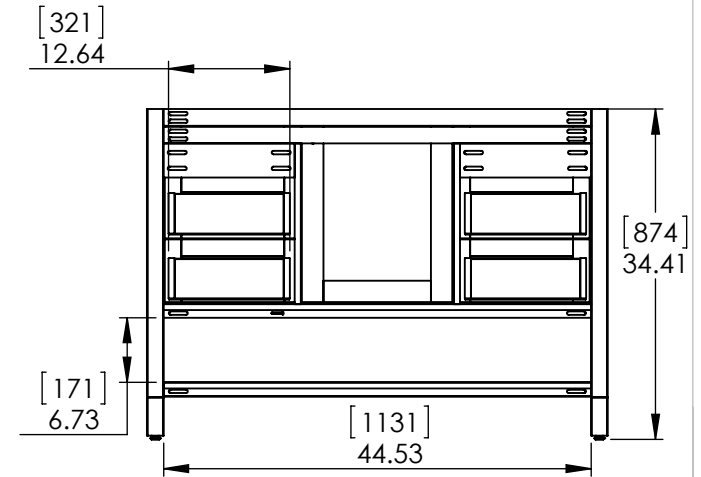

Top View

Isometric View

Front View

SECTION A-A  
Side View

Back View

ITEM:	<b>LT48-WH</b>	REV	<b>A</b>
	<b>LT48-ST</b>		
NAME:	<b>Lanceton 48in</b>		

<b>Propiedad y Confidencialidad</b> La información contenida en este dibujo es puramente propiedad de Woodcrafters Home Products LLC. Queda prohibida cualquier reproducción parcial o total sin el permiso por escrito de Woodcrafters Home Product LLC.	DRAWING	ARB	04/17/19	MATERIAL: <b>German beech 4/4 Laminated Particle Board White/Sterling</b>  <b>Lanceton 48in</b>
	REVIEW	ING	04/17/19	
	APPROVED	R&D	04/17/19	
	SCALE: 1:20	MODEL:	<b>Lanceton 48in</b>	

DRAWING TYPE	ITEM ID	ITEM DESCRIPTION	TECHNOLOGIES	DRAWING STATUS
Finish Good	HU4922R-WH	Vtop Wave 49 x 22 4 in	AB Composite	Ready for production
Finish Good	HU49R-WH	Glacier Bay in. Cultured Marble Vanity Top - White	AB Composite	Ready for production

REV	ECO #	DESCRIPTION	REV'D BY DATE	CHK'D BY DATE	APRV'D BY DATE
1		New Design	4/01/16	4/01/16	4/01/16
2		New item, Online	2/06/18	2/06/18	2/06/18

Estimated Weight: 16.5kg

<p><b>PROPRIETARY AND CONFIDENTIAL</b></p> <p>THE INFORMATION CONTAINED IN THIS DRAWING IS THE SOLE PROPERTY OF WOODCRAFTERS. ANY REPRODUCTION IN PART OR AS A WHOLE WITHOUT THE WRITTEN PERMISSION OF WOODCRAFTERS IS PROHIBITED.</p>	UNLESS OTHERWISE SPECIFIED		NAME		DATE		SIZE DWG. NO. SHEET 1 OF 1 REV: 1
	DIMENSIONS ARE IN MM. AND (INCHES)		DRAWN	E. Sandoval	4/01/16		
	TOLERANCES ARE + 0.125 [3.175] - 0.125 [-3.175]		CHECKED	O. Razo	2/06/18		
	SCALE: 1:12		ENG APPR.	V. Sanchez	2/06/18		
			MFG APPR.	C. Leal	2/06/18		
<b>A</b> Vtop Wave 49x22							