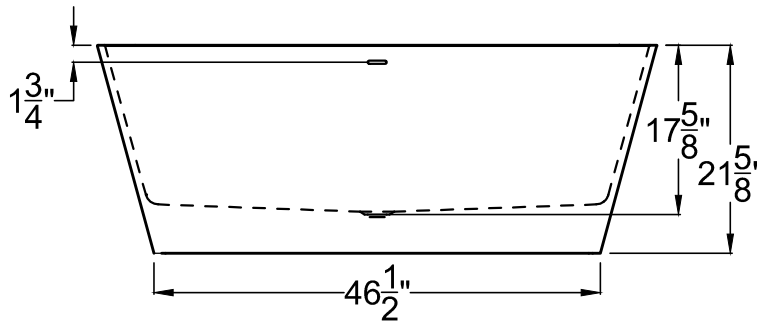

**GENERAL SPECIFICATIONS:**

**Material** STONE RESIN  
**Soaker Weight :** 330lbs/150kg  
**Average Fill:** 82Gallons

**PACKAGES AND OPTIONS**

Hydrotherapy Package	Package Contents	Part #
Soaker	Soaking bath - no jets	5927BLS