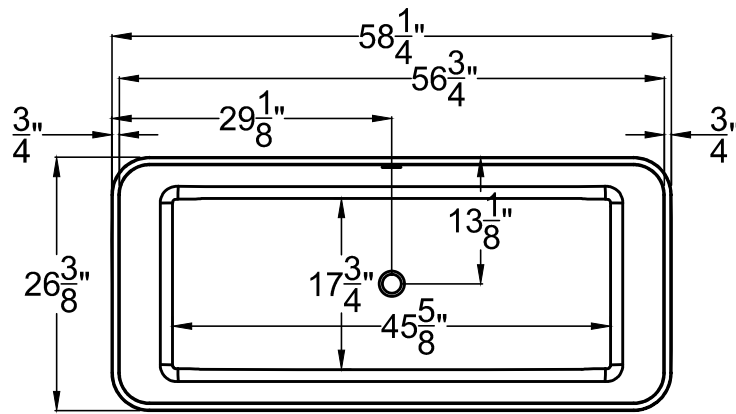

5927BL
26³/₈"x58¹/₄"x21⁵/₈"

INSTALLATION: It is important that all leveling feet are completely touching the floor and level to insure proper draining.

GENERAL SPECIFICATIONS:

Material STONE RESIN
Soaker Weight : 330lbs/150kg
Average Fill: 82Gallons