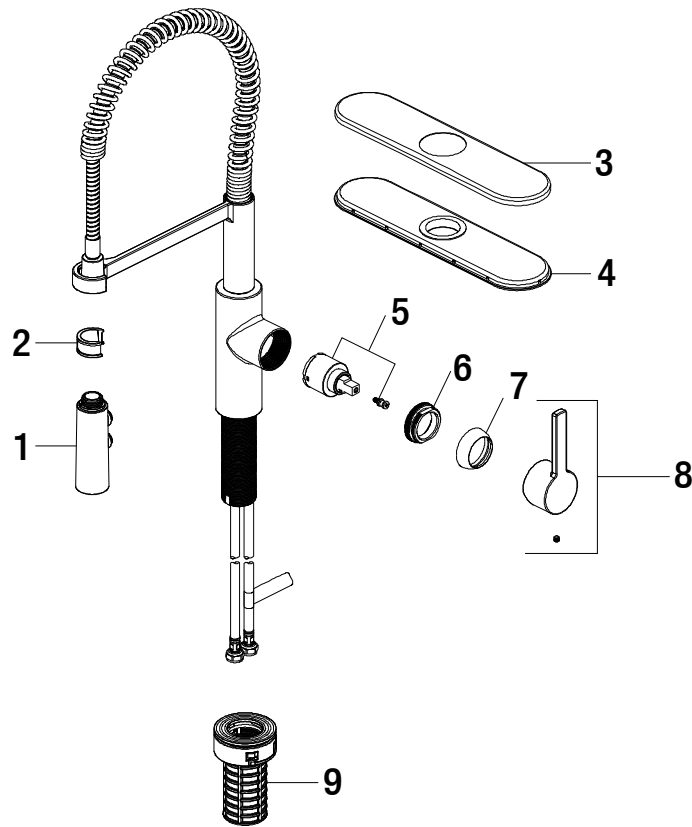

Single-Handle Kitchen Faucet

MODEL	SKU #	FINISH
HD67858-0008D2	305764887	Stainless Steel

Many replacement parts can be purchased online or at your local store. Please use the table below to identify the part SKU number needed, go to [HOMEDEPOT.COM](http://HOMEDEPOT.COM), and check for online and store availability. If you can't find the part you are looking for, please call 1-855-HD-GLACIER.

Part	Description	Part #	Internet SKU #	Store SKU #
1	Spray head	RP3839908D2		
2	Inverter	RP70378		
3	Escutcheon	RP8066708D2		
4	Gasket	RP80675		
5	Cartridge & Screw	RP20095		
5.1	Cartridge	RP20044	<a href="#">301158214</a>	

Part	Description	Part #	Internet SKU #	Store SKU #
6	Bonnet Nut	RP70548		
7	Cap	RP8013208D2		
8	Handle assembly	RP1362408D2		
9	Fastmount™	RP56096		