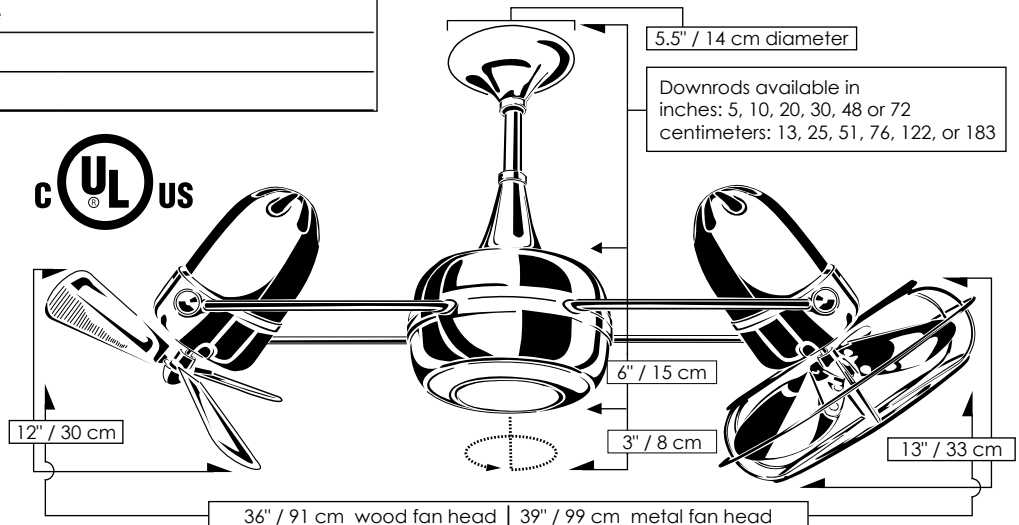

Special Order Finishes

FAN SPECIFICATIONS

Fan Head Options	Solid Mahogany Wood ¹	Metal with Guard
Fan Diameter	36 inches / 91 cm	39 inches / 99 cm
Fan Blade Diameter	16 inches / 41 cm	13 inches / 33 cm
Guard Options	No Cage Option	Decorative Cage or Safety Cage with tight tines ²
Blade Pitch	19°	31°
CFM	3210	2274
Watts	74.06	103.35
CFM / Watt	43.34	22.00
Fan Weight	19 lbs	
Voltage	110 or 220	
Motor Type	AC	
Downrods Lengths Field cuttable. Non-threaded	inches: 5, 10, 20, 30, 48, 72 centimeters: 13, 25, 51, 76, 122, 183	
Downrod Diameter	.75 inch	
Overall Drop	9 inches / 23 cm + downrod length	
Wall Control	Lutron decora-style SFS-5E fully variable	
Environment	Damp location with protective powder or clear coat only. Neither coastal, saltwater nor chlorine compatible.	
Ambience	Soothing White Noise	
Safety Certification	UL / CUL	
Warranty	Limited Lifetime	

¹ Matthews' Brazilian mahogany is ecologically harvested.
² Safety cages with tight tines are for use in low ceiling applications: 7 ft in USA and 8.2 ft in Canada

STANDARD EQUIPMENT

One downrod of 10 inches / 13 cm

Flat ceiling canopy

Lutron decora-style SFS-5E variable wall switch in white

OPTIONAL EQUIPMENT

29° vaulted ceiling mount and canopy

CEILING PITCH TABLE

0/12	0 degrees
1/12	4.76 degrees
2/12	9.46 degrees
3/12	14.04 degrees
4/12	18.43 degrees
5/12	22.62 degrees
6/12	26.57 degrees
7/12	30.26 degrees
8/12	33.69 degrees
9/12	36.87 degrees
10/12	39.81 degrees
11/12	42.51 degrees

CEILING HEIGHT / DOWNROD TABLE

Ceiling Height	Downrod Lengths Field cuttable Non-threaded
10 ft or less	5 inches / 13 cm <i>Use safety cage if applicable</i>
10 -12 feet	10 inches / 25 cm
13 feet	20 inches / 51 cm
14 feet	30 inches / 76 cm
15 feet	48 inches / 122 cm
16 feet +	72 inches / 183 cm