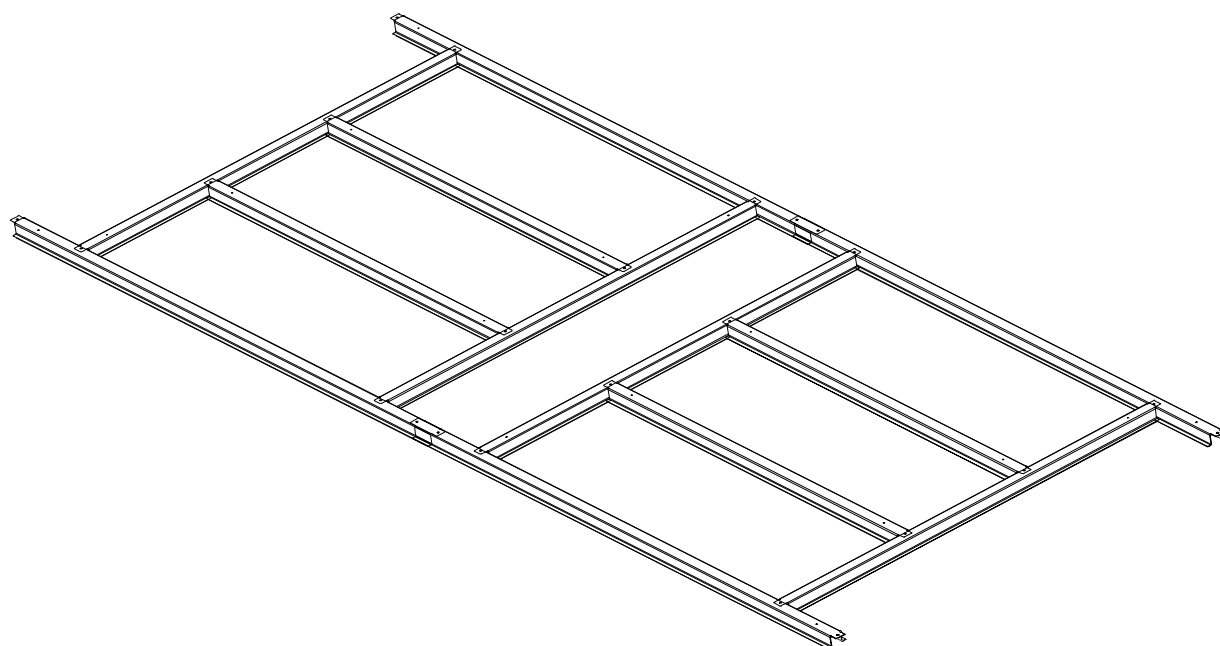

Metal Garden Shed Foundation Kit

Instructions for Assembly

9820008-B

NO.	PART	Qty.
W1	 1259mm/49.56"	4
W2	 1074mm/42.28"	4
W3	 823mm/32.4"	4
F1	 #8AB-18x2/13	20