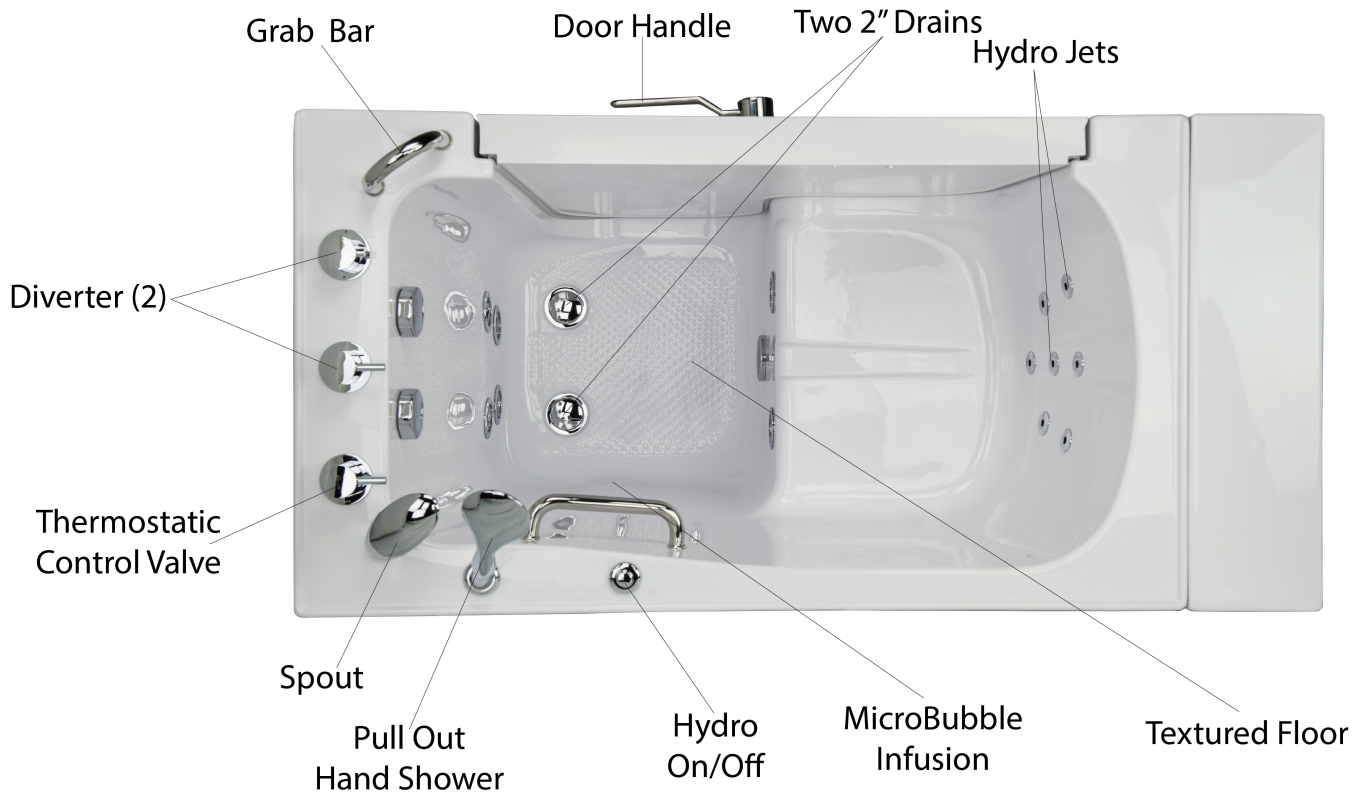

# Transfer Hydro Massage Walk In Bathtub (Wheelchair Accessible)

OLA3052H-L Left Drain

OLA3052H-R Right Drain

Actual Size: 29.5" W x 52" L x 42" H  
 Shipping Size: 32" W x 54" L x 50" H  
 Shipping Weight: 300lbs.  
 Net Weight: 220lbs.  
 Water Capacity: 90 gal. US (unoccupied)  
                           55-75 gal. US (occupied)  
 Approx. Drain Time: +/- 2 minutes (unoccupied bathtub)  
 at ideal home plumbing conditions  
 Approx. Fill Time: +/- 14 minutes (unoccupied bathtub)  
 based on in-house water pressure

**Options:**

- Left or Right Hinged Door

**Included Features:**

1. Acrylic Tub Shell:
  - High quality acrylic
  - Excellent color uniformity
  - High Gloss White Finish
  - Fiberglass Reinforced
2. Low threshold step in 7"
3. Stainless Steel Frame with Adjustable Leveling Legs
4. Seat: 22" W x 17" H x 19" L
5. One (1) front and one (1) end removable access panels
6. Wall and deck mounted stainless steel safety grab bar in plated chrome finish
7. LED multiple color chromatherapy light (.04AMP)
8. L-shaped door for wheelchair accessible
9. Hydro Massage System: (5AMP 6000W)
  - Six (6) adjustable and seven (7) fixed hydro jets
  - Hydro massage air flow intensity control
  - In-line water heater (5.5AMP 650W)
  - On/Off push control
10. Five-Piece thermostatic faucet set (chrome finish)
  - Thermostatic control valve
  - Two (2) 2-way diverters with extension handles
  - Pull out, hand held, chrome plated shower with 5 ft. retractable stainless steel braided hose

**Plumbing:**

- Two (2) x 5' long stainless steel braided water supply lines with 3/4" IPS connectors
- Two (2) x 2" floor drains
- Two (2) PVC 2" drain elbows

**Electrical:**

Electrical requirement is one dedicated 120 V electrical line with a 20AMP GFCI standard three prong outlet

# Transfer Hydro Massage Walk In Bathtub (Wheelchair Accessible)