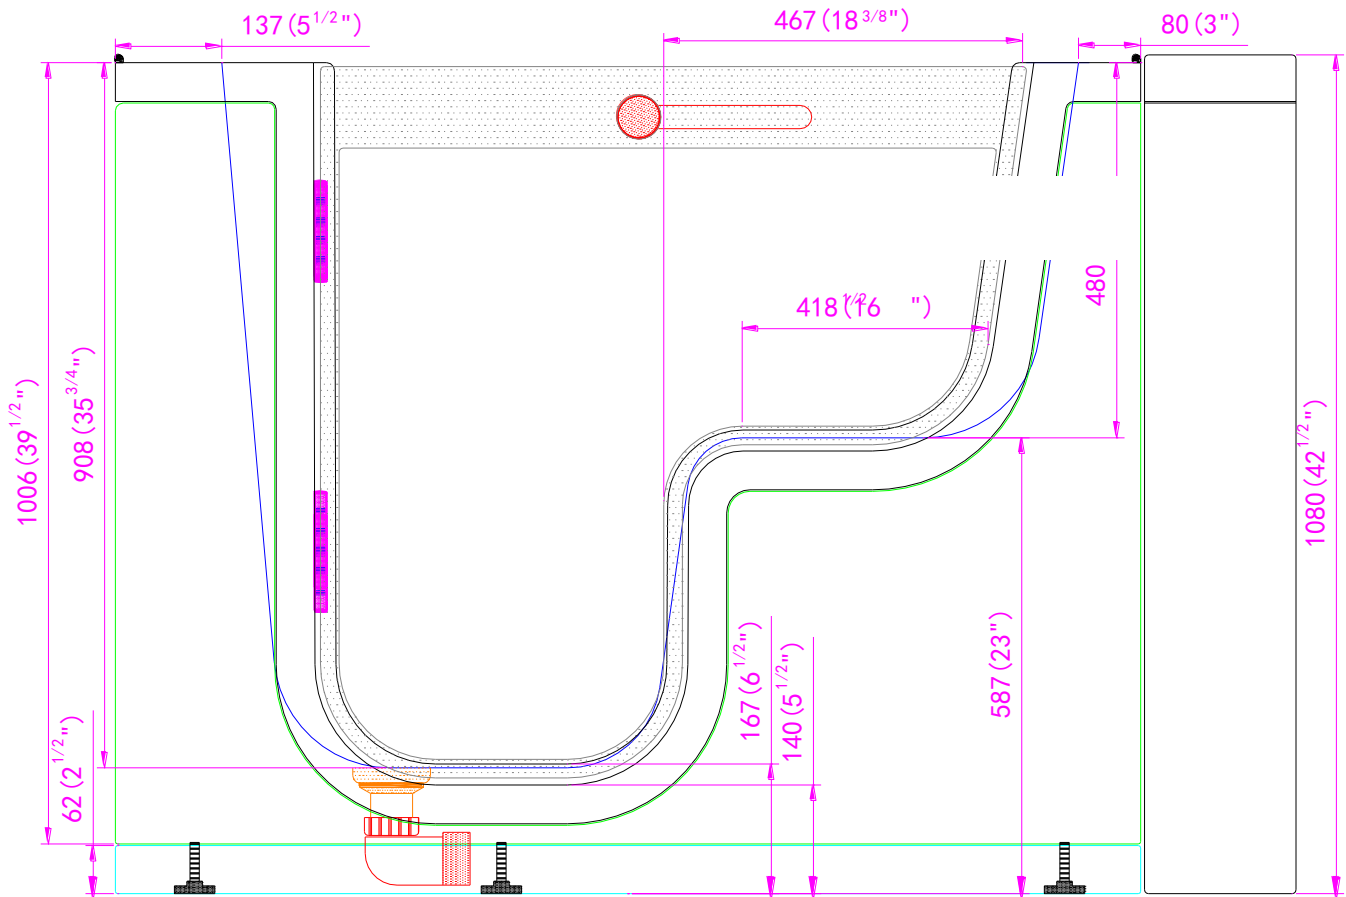

Transfer Hydro Massage Walk In Bathtub (Wheelchair Accessible)

Disclaimer:
In an effort to continually improve our product, specifications and configurations are subject to change without notice. Before ordering or installing, consider future access to essential equipment.