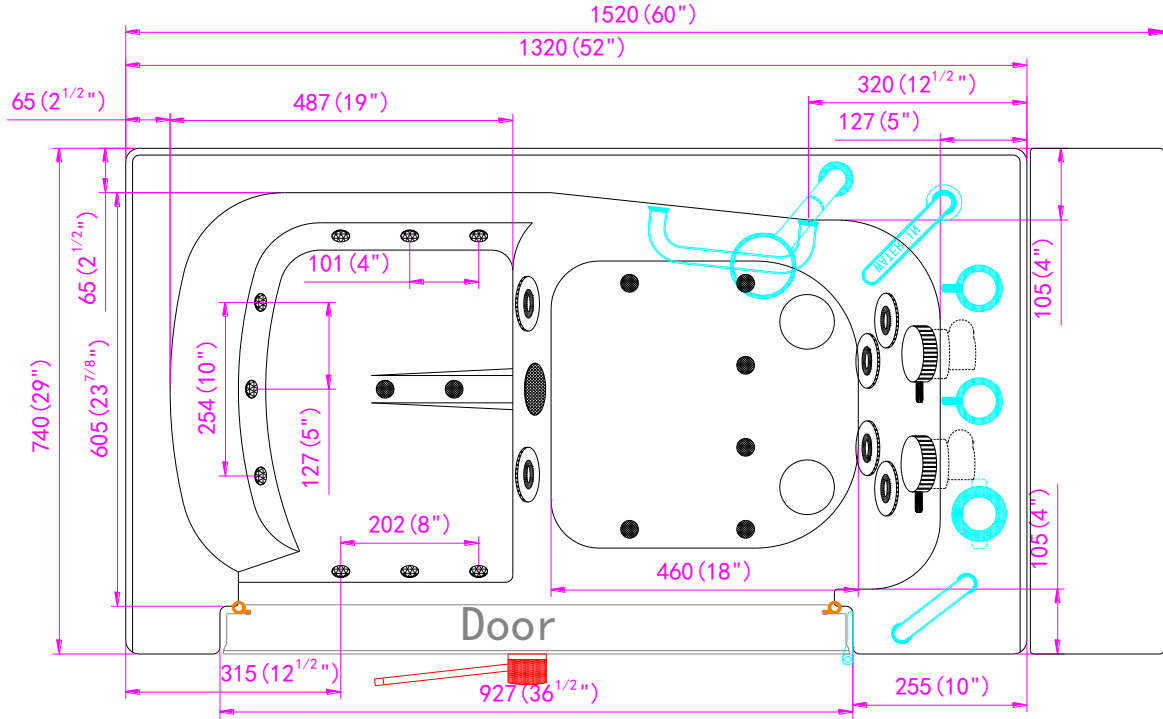

Transfer Hydro Massage Walk In Bathtub (Wheelchair Accessible)

Disclaimer:

In an effort to continually improve our product, specifications and configurations are subject to change without notice. Before ordering or installing, consider future access to essential equipment.