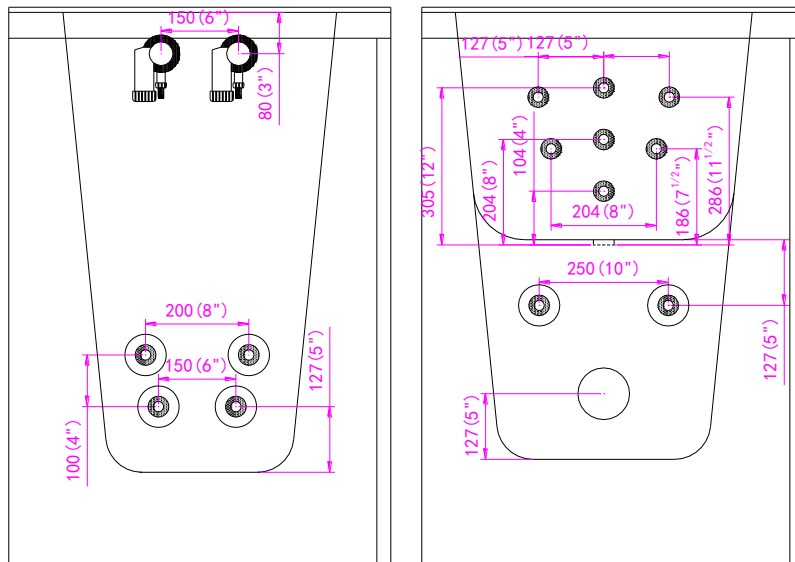

Transfer Hydro Massage Walk In Bathtub (Wheelchair Accessible)

Disclaimer:

In an effort to continually improve our product, specifications and configurations are subject to change without notice. Before ordering or installing, consider future access to essential equipment.