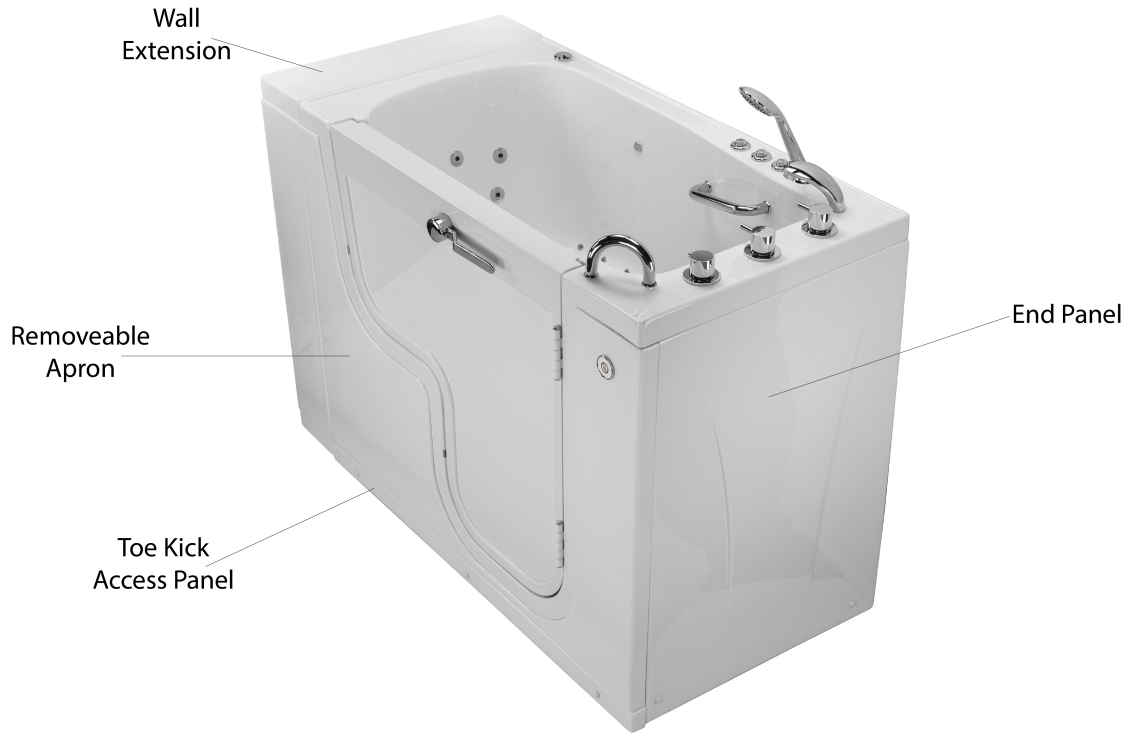

# Transfer Hydro Massage Walk In Bathtub (Wheelchair Accessible)

OLA3052H-L Left Drain

OLA3052H-R Right Drain

Actual Size: 29.5" W x 52" L x 42" H  
 Shipping Size: 32" W x 54" L x 50" H  
 Shipping Weight: 300lbs.  
 Net Weight: 220lbs.  
 Water Capacity: 90 gal. US (unoccupied)  
                           55-75 gal. US (occupied)  
 Approx. Drain Time: +/- 2 minutes (unoccupied bathtub)  
 at ideal home plumbing conditions  
 Approx. Fill Time: +/- 14 minutes (unoccupied bathtub)  
 based on in-house water pressure

**Options:**

- Left or Right Hinged Door

**Included Features:**

1. Acrylic Tub Shell:
  - High quality acrylic
  - Excellent color uniformity
  - High Gloss White Finish
  - Fiberglass Reinforced
2. Low threshold step in 7"
3. Stainless Steel Frame with Adjustable Leveling Legs
4. Seat: 22" W x 17" H x 19" L
5. One (1) front and one (1) end removable access panels
6. Wall and deck mounted stainless steel safety grab bar in plated chrome finish
7. LED multiple color chromatherapy light (.04AMP)
8. L-shaped door for wheelchair accessible
9. Hydro Massage System: (5AMP 6000W)
  - Six (6) adjustable and seven (7) fixed hydro jets
  - Hydro massage air flow intensity control
  - In-line water heater (5.5AMP 650W)
  - On/Off push control
10. Five-Piece thermostatic faucet set (chrome finish)
  - Thermostatic control valve
  - Two (2) 2-way diverters with extension handles
  - Pull out, hand held, chrome plated shower with 5 ft. retractable stainless steel braided hose

**Plumbing:**

- Two (2) x 5' long stainless steel braided water supply lines with 3/4" IPS connectors
- Two (2) x 2" floor drains
- Two (2) PVC 2" drain elbows

**Electrical:**

Electrical requirement is one dedicated 120 V electrical line with a 20AMP GFCI standard three prong outlet

# Transfer Hydro Massage Walk In Bathtub (Wheelchair Accessible)