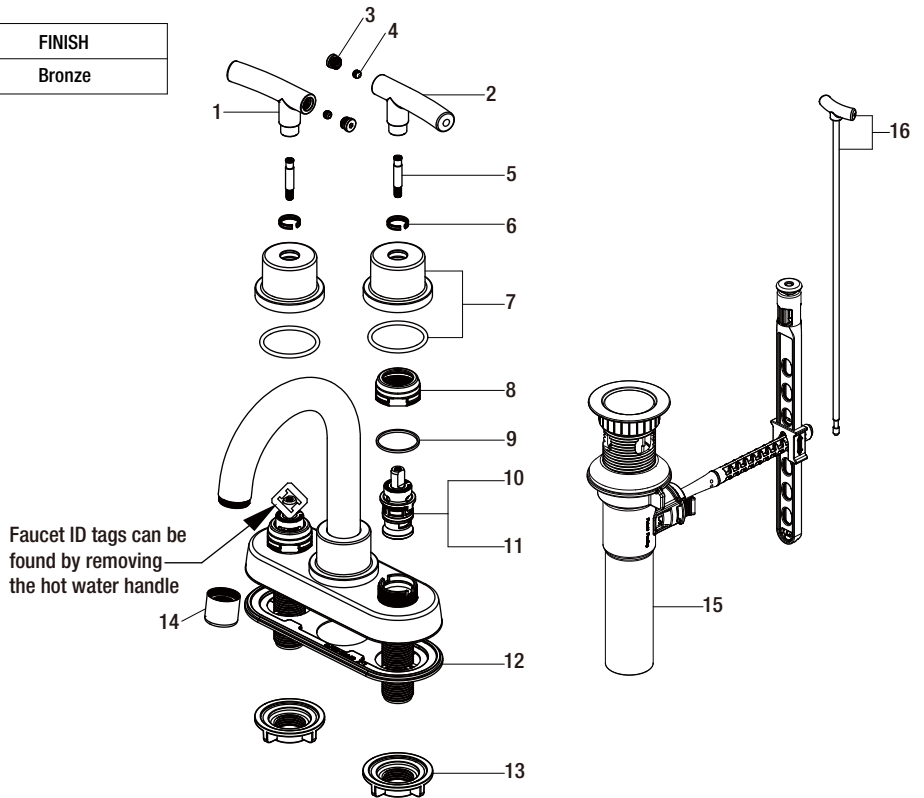

## Replacement Parts List

Dorset 4" 2hdl Bath Faucet

MODEL	Internet SKU #	FINISH
HD67730W-6127D	301879847	Bronze

Many replacement parts can be purchased online or at your local store. Please use the table below to identify the part SKU number needed, go to [HOMEDEPOT.COM](http://HOMEDEPOT.COM), and check for online and store availability. If you can't find the part you are looking for, please call 1-855-HD-GLACIER.

Part	Description	Part #	Internet SKU #	Store SKU #
1	Handle H	RP1346227D		
2	Handle C	RP1346327D		
3	Accessorize cap	RP8054627D		
4	Set screw	RP50002		
5	Connector	RP50189		
6	Clip	RP70150		
7	Handle seat	RP1715827D		
8	Bonnet nut	RP70446		

Part	Description	Part #	Internet SKU #	Store SKU #
9	Washer	RP64123		
10	Cartridge H	RP20067	301158139	
11	Cartridge C	RP20068	301158129	
12	Gasket	RP80547		
13	Mounting nut	RP56001	203193994	579276
14	Aerator	RP3024427D		
15	ClickInstall™ Drain Assembly	RP4022827D		
16	Lift rod	RP4022927D		