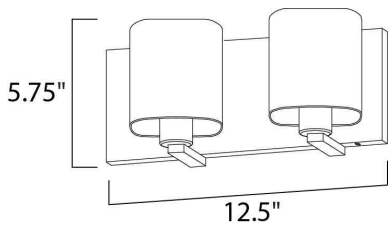

PRODUCT DESCRIPTION

Satin White bands of cased glass wrap around each lamp creating a soft ribbon of light. Back plates finished in Polished Chrome or Satin Nickel complement the majority of bath fittings.

MEASUREMENTS

DIMENSION : 12.5" W x 5.75" H x 5.5" Ext
 MAX OAH : 12.5" W x 5.5" H
 HANGING WEIGHT : 3.12 lb

LAMPING

INPUT VOLTAGE : 120V
 LUMENS : 0 Rated
 BULB : 2 x 60W (NOT INCLUDED), 60W Total
 DIMMABLE : Dimmable