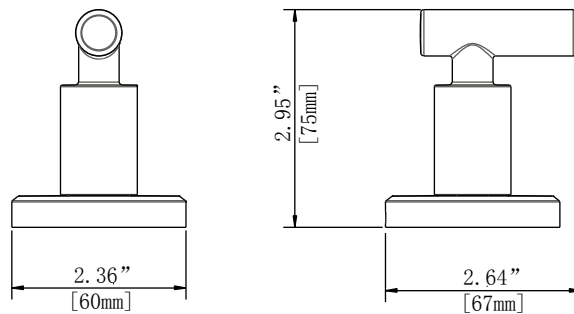

Glacier Bay Menlo Series Robe Hook

MODEL	SKU#	FINISH
20075-0304	304136418	Brushed Nickel
20075-0310H	304136379	Matte Black

FEATURES

- 2.36"L x 2.64"W x 2.95"H
- Coordinates with Menlo Series Bath Products
- Easy Installation
- Includes Mounting Hardware and Plastic Anchors
- Tools Required for Installation:
 - Drill with 1/4" Drill Bit
 - Philips Screwdriver
 - Small Flat Head Screwdriver

WARRANTY

- Limited Lifetime Warranty

INSTALLATION DIMENSIONS

Glacier Bay reserves the right to make changes in specifications and materials and to change and discontinue models, both without the notice or obligation. Dimensions are for reference only.