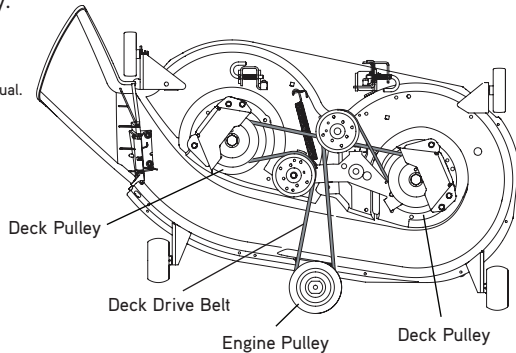

Cub Cadet

46 INCH DECK DRIVE BELT

Cub Cadet Genuine Parts include belts designed and tested to consistently meet original performance standards. Their high strength tensile cords and specially engineered materials combine to resist wear and provide superior durability.

For more details, refer to the installation instructions in your product operator's manual.

Scan this 2D barcode to view easy installation steps.

DISTRIBUTED BY:
Cub Cadet
P.O. Box 368023
Cleveland, OH 44136-9723
See product for country of origin
645-80608 OCC-754-04153

46 INCH

Cub Cadet

Cub Cadet

46 INCH DECK DRIVE BELT

FITS CUB CADET LAWN TRACTORS with 46" DECKS and ELECTRIC PTO, 2007 thru 2009, and RZT MODELS with 46" DECKS, 2011 & AFTER

954-04153 (A)
754-04153 (A)

46 INCH