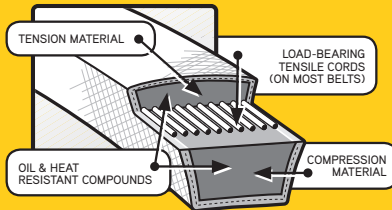

46 INCH

Cub Cadet

Cub Cadet

46 INCH DECK DRIVE BELT

FITS CUB CADET LAWN TRACTORS with 46" DECKS and ELECTRIC PTO, 2007 thru 2009, and RZT MODELS with 46" DECKS, 2011 & AFTER

954-04153 (A)
754-04153 (A)

46 INCH

Cub Cadet