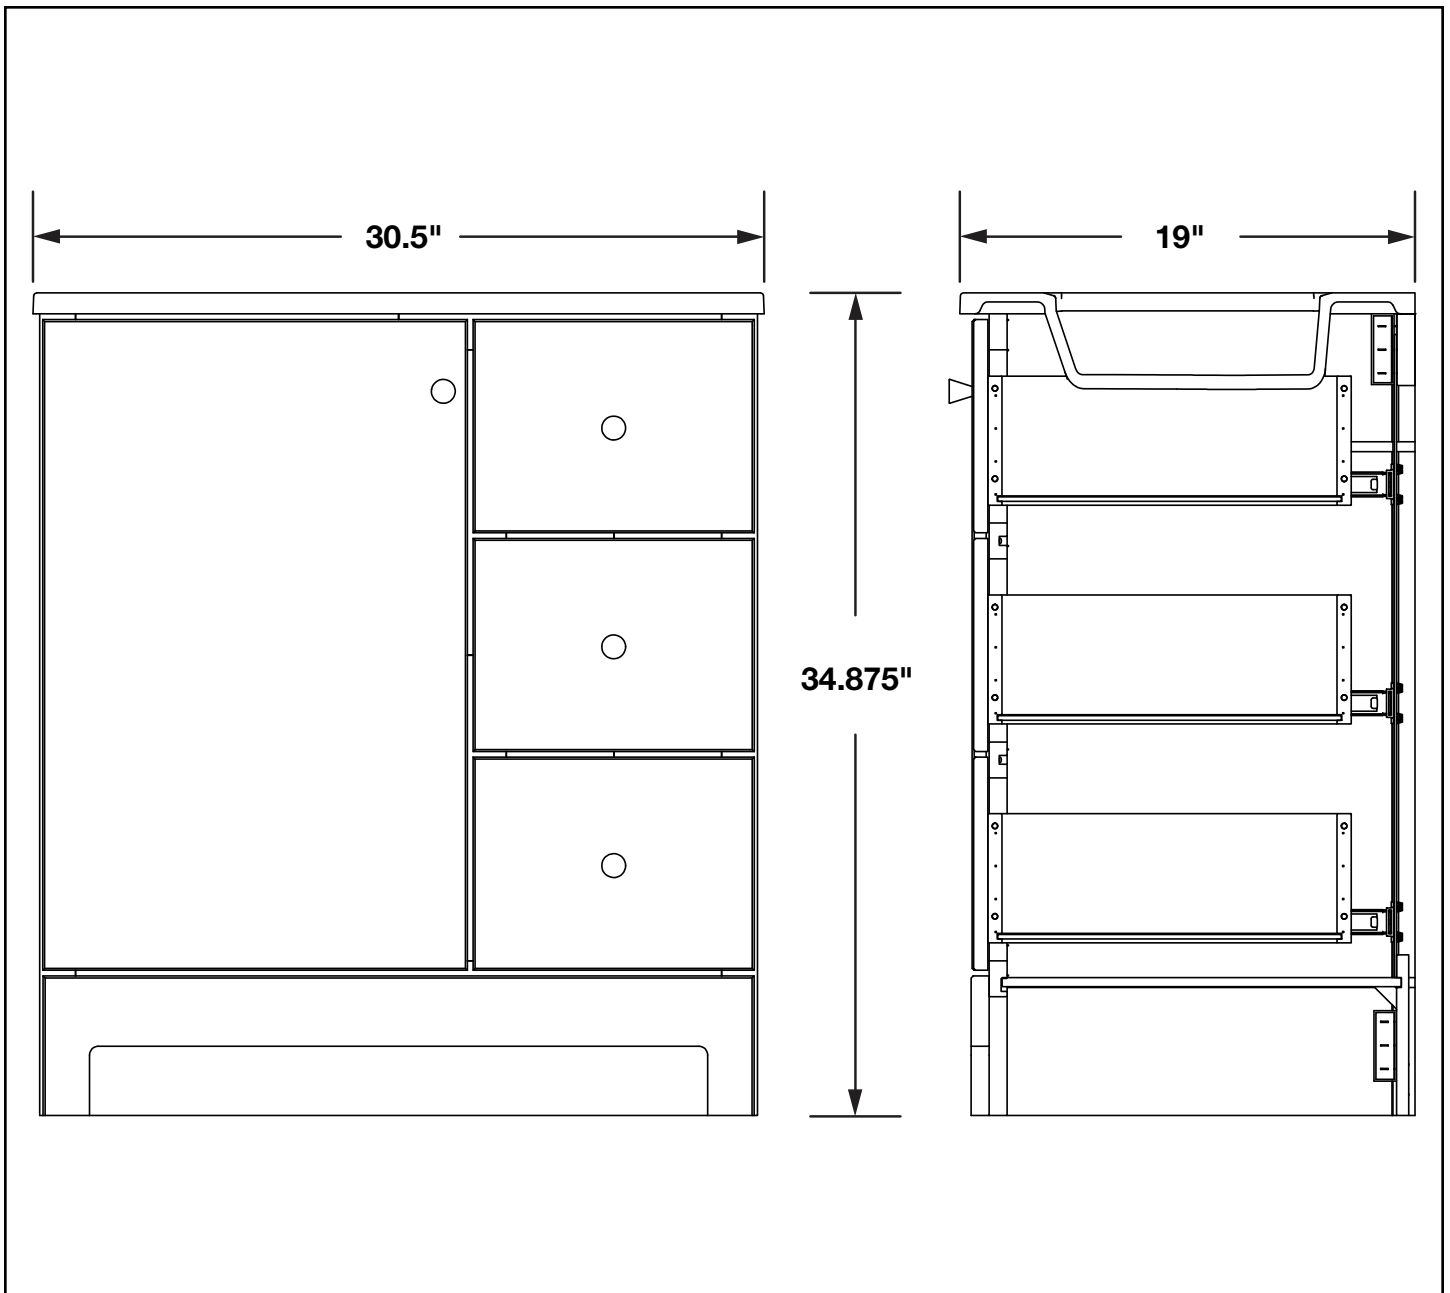

### 30" Vanity Cabinet with Top PPVNJVM30

The information contained in this drawing is the sole property of RSI Home Products.  
Any reproduction in part or as a whole without the written permission of RSI Home Products is prohibited.