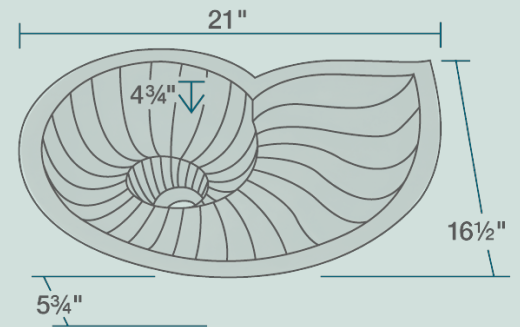

21" x 16 1/2" x 5 3/4"
 Undermount Installation
 Antique Patina Finish
 Offset Drain
 One-Piece Construction
 Installation Hardware Included
 Lifetime Warranty

Accessories

*Accessories not included

UPC: 817299012764