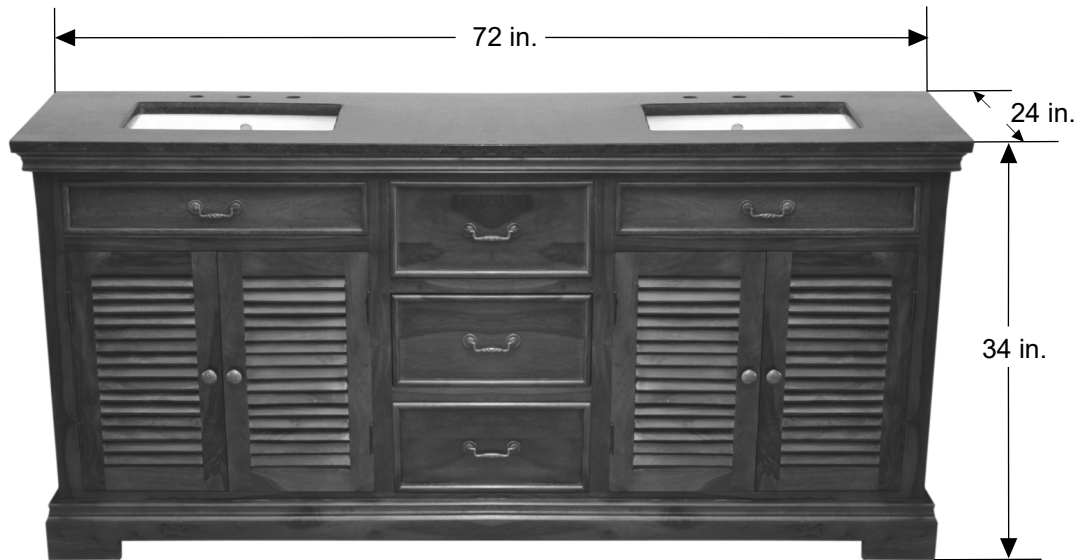

YVGD72DVGY

72 In. Double Sink Vanity

Full extension drawers
Traditional
Double vanity
Rectangular undermounted ceramic sink with overflow
Gray finish, solid wood frame
Black granite countertop
Predrilled faucet holes 8 in. widespread
Antique finish hardware

Assembled Depth (in.)	24 in.
Assembled Height (in.)	34 in.
Assembled Width (in.)	72 in.
Vanity Top Thickness	1.18 in.
Number of Doors	4
Number of Drawers	3
Number of Sinks	2
Basin Depth (in.)	6 in.
Basin Length (in.)	16 in.
Basin Width (in.)	16 in.