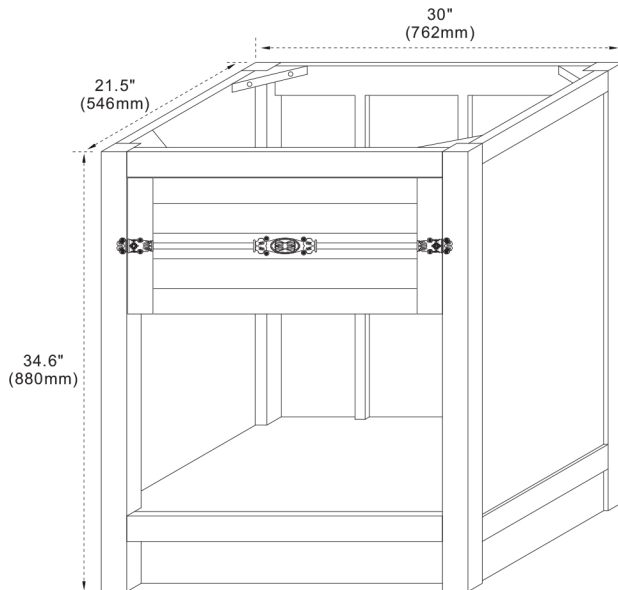

Model: 400101

FEATURES

1. Single 20" rectangular undermount sink cutout;
2. 8" wide spread faucet holes;
3. 4" height backsplash included;
4. Thickness laminated to 1.2"

TOP COLORS/FINISHES

WM - Natural White Carrara marble;
BG - Natural Black Galaxy Granite;
GY - Natural Grey Granite;
WE - White Engineer Quartz

FEATURES

1. Solid wood and Ash veneered plywood;
2. One drawer with long interlock handle;
3. Open shelf storage

COLORS/FINISHES

GYA - Grey Ash;
BA - Brown Ash;
GA - Glacier Ash

NOTE: SINK STYLE, SHAPE, FAUCET HOLES, CUTOUT ON TOP, VANITY MAY VARY FROM THE PICTURE ABOVE. INSTRUCTIONAL PURPOSE ONLY.