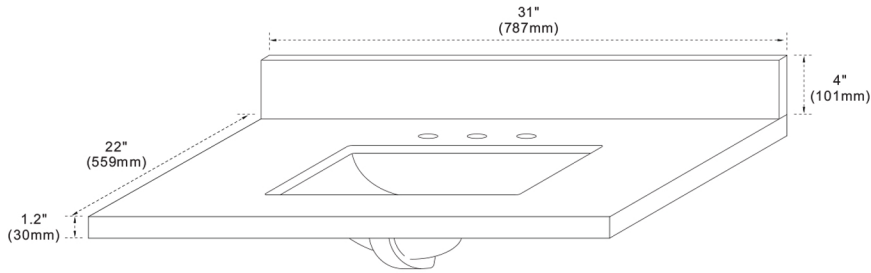

Model: 400101

FEATURES

1. Single 20" rectangular undermount sink cutout;
2. 8" wide spread faucet holes;
3. 4" height backsplash included;
4. Thickness laminated to 1.2"

TOP COLORS/FINISHES

WM - Natural White Carrara marble;
BG - Natural Black Galaxy Granite;
GY - Natural Grey Granite;
WE - White Engineer Quartz