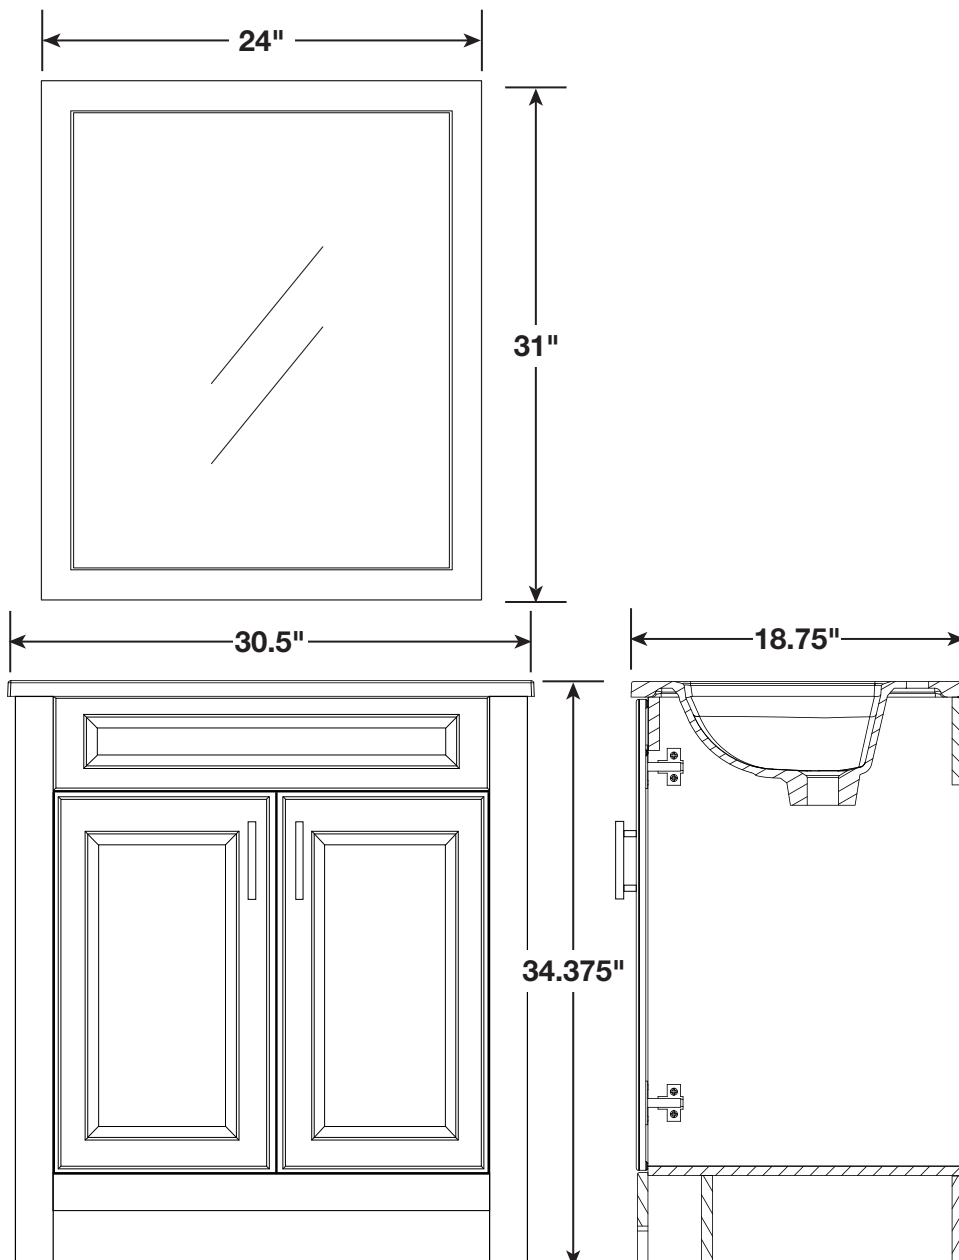

Riverpark

30.5" Vanity Cabinet with Top and Mirror PPWINWHT30M

The information contained in this drawing is the sole property of RSI Home Products and any reproduction in part or as a whole without the written permission is prohibited.