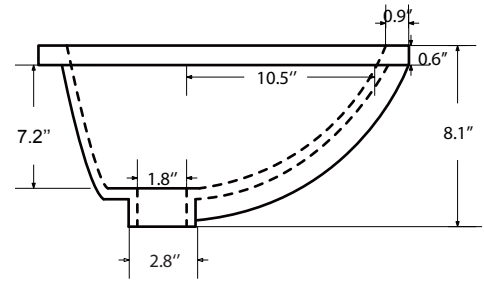

Dimensions

Front

Back

Side

Top

Features :

- Solid Wood & Hardwood Construction
- 7 Soft-close Drawers
- 1 Soft-close Door
- Brushed nickel hardware
- Adjustable leg levelers
- cUPC Undermount Basin

Dimensions:

- 48"×22"×34 1/8" (With Top)
- 47"×21"×33 3/8" (Vanity Only)

Vanity Finish:

- White (W)
- Sapphire Gray (SG)

Countertop:

- Italian carrara white marble (CW)
- Kaffee Quartz (KQ)

Certification:

CARB P2

Countertop & Sink

Dimensions:

Countertop: 48"×22"×0.75"

Oval undermount basin: 19.2"×16"×8"