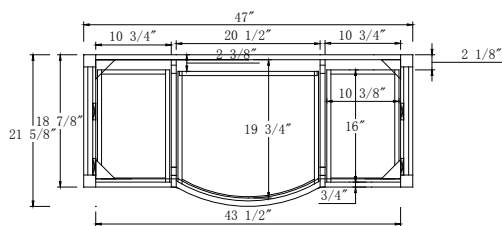

Dimensions

Front

Back

Side

Top

Features :

- Solid Wood & Hardwood Construction
- 7 Soft-close Drawers
- 1 Soft-close Door
- Brushed nickel hardware
- Adjustable leg levelers
- cUPC Undermount Basin

Dimensions:

- 48"×22"×34 1/8" (With Top)
- 47"×21"×33 3/8" (Vanity Only)

Vanity Finish:

- White (W)
- Sapphire Gray (SG)

Countertop:

- Italian carrara white marble (CW)
- Kaffee Quartz (KQ)

Certification:

CARB P2

Countertop & Sink

Dimensions:

Countertop: 48"×22"×0.75"

Oval undermount basin: 19.2"×16"×8"