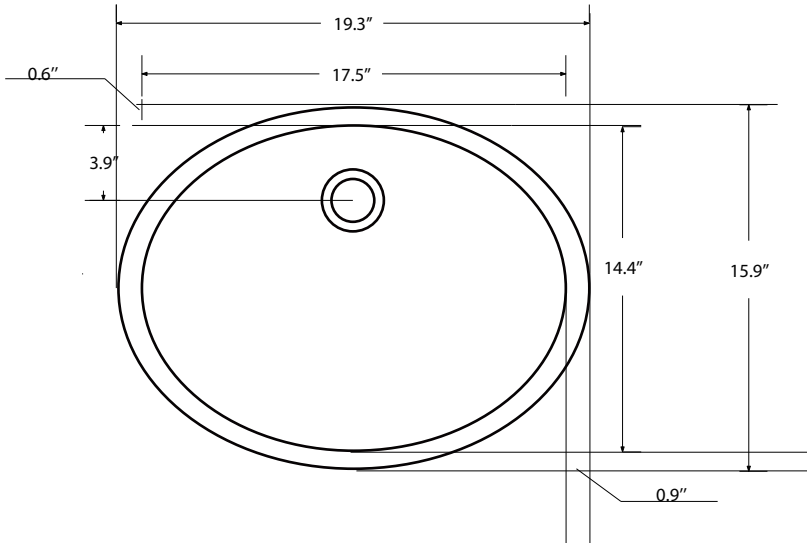

Dimensions

Front

Back

Side

Top

Features :

- Solid Wood & Hardwood Construction
- 7 Soft-close Drawers
- 1 Soft-close Door
- Brushed nickel hardware
- Adjustable leg levelers
- cUPC Undermount Basin

Dimensions:

- 48"×22"×34 1/8" (With Top)
- 47"×21"×33 3/8" (Vanity Only)

Vanity Finish:

- White (W)
- Sapphire Gray (SG)

Countertop:

- Italian carrara white marble (CW)
- Kaffee Quartz (KQ)

Certification:

CARB P2

Countertop & Sink

Dimensions:

Countertop: 48"×22"×0.75"

Oval undermount basin: 19.2"×16"×8"