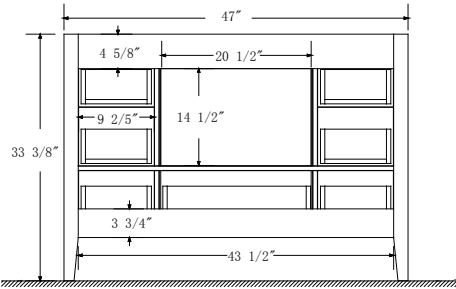

Dimensions

Front

Back

Side

Top

Features :

- Solid Wood & Hardwood Construction
- 7 Soft-close Drawers
- 1 Soft-close Door
- Brushed nickel hardware
- Adjustable leg levelers
- cUPC Undermount Basin

Dimensions:

- 48"×22"×34 1/8" (With Top)
- 47"×21"×33 3/8" (Vanity Only)

Vanity Finish:

- White (W)
- Sapphire Gray (SG)

Countertop:

- Italian carrara white marble (CW)
- Kaffee Quartz (KQ)

Certification:

CARB P2

Countertop & Sink

Dimensions:

Countertop: 48"×22"×0.75"

Oval undermount basin: 19.2"×16"×8"