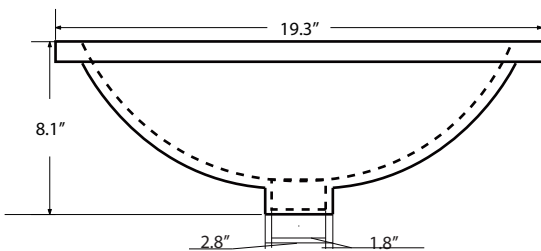

Dimensions

Front

Back

Side

Top

Features :

- Solid Wood & Hardwood Construction
- 7 Soft-close Drawers
- 1 Soft-close Door
- Brushed nickel hardware
- Adjustable leg levelers
- cUPC Undermount Basin

Dimensions:

- 48"×22"×34 1/8" (With Top)
- 47"×21"×33 3/8" (Vanity Only)

Vanity Finish:

- White (W)
- Sapphire Gray (SG)

Countertop:

- Italian carrara white marble (CW)
- Kaffee Quartz (KQ)

Certification:

CARB P2

Countertop & Sink

Dimensions:

Countertop: 48"×22"×0.75"

Oval undermount basin: 19.2"×16"×8"