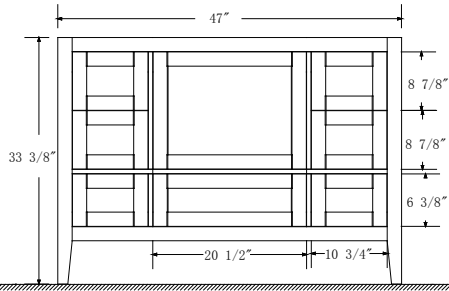

Dimensions

Front

Back

Side

Top

Features :

- Solid Wood & Hardwood Construction
- 7 Soft-close Drawers
- 1 Soft-close Door
- Brushed nickel hardware
- Adjustable leg levelers
- cUPC Undermount Basin

Dimensions:

- 48"×22"×34 1/8" (With Top)
- 47"×21"×33 3/8" (Vanity Only)

Vanity Finish:

- White (W)
- Sapphire Gray (SG)

Countertop:

- Italian carrara white marble (CW)
- Kaffee Quartz (KQ)

Certification:

CARB P2

Countertop & Sink

Dimensions:

Countertop: 48"×22"×0.75"

Oval undermount basin: 19.2"×16"×8"