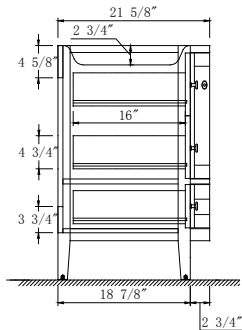

Dimensions

Front

Back

Side

Top

Features :

- Solid Wood & Hardwood Construction
- 7 Soft-close Drawers
- 1 Soft-close Door
- Brushed nickel hardware
- Adjustable leg levelers
- cUPC Undermount Basin

Dimensions:

- 48"×22"×34 1/8" (With Top)
- 47"×21"×33 3/8" (Vanity Only)

Vanity Finish:

- White (W)
- Sapphire Gray (SG)

Countertop:

- Italian carrara white marble (CW)
- Kaffee Quartz (KQ)

Certification:

CARB P2

Countertop & Sink

Dimensions:

Countertop: 48"×22"×0.75"

Oval undermount basin: 19.2"×16"×8"