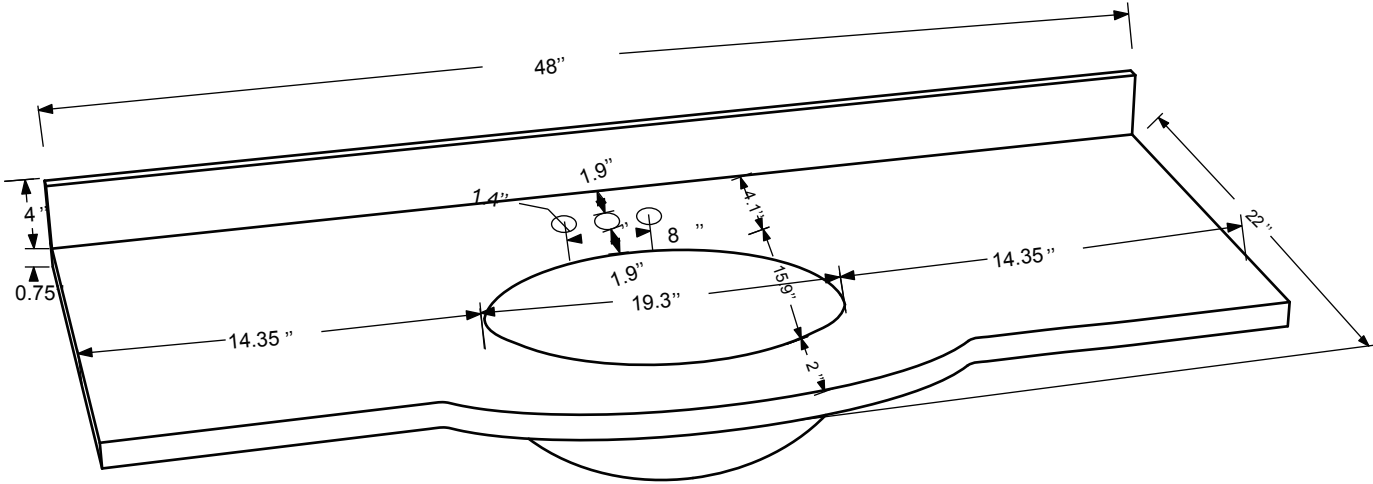

Dimensions

Front

Back

Side

Top

Features :

- Solid Wood & Hardwood Construction
- 7 Soft-close Drawers
- 1 Soft-close Door
- Brushed nickel hardware
- Adjustable leg levelers
- cUPC Undermount Basin

Dimensions:

- 48"×22"×34 1/8" (With Top)
- 47"×21"×33 3/8" (Vanity Only)

Vanity Finish:

- White (W)
- Sapphire Gray (SG)

Countertop:

- Italian carrara white marble (CW)
- Kaffee Quartz (KQ)

Certification:

CARB P2

Countertop & Sink

Dimensions:

Countertop: 48"×22"×0.75"

Oval undermount basin: 19.2"×16"×8"