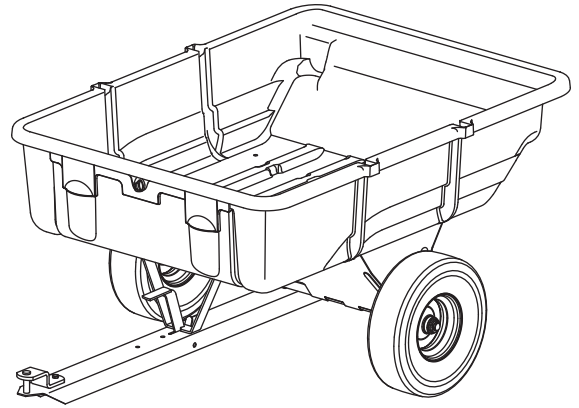

Product # LP21935

7P Utility Cart Parts Breakdown

John Deere Licensed Product

For warranty or replacement parts on licensed product please call John Deere Special Services at 1-866-218-8622.

ITEM NO.	DESCRIPTION	PART NO.	QTY.
1	Round Head Screw, 5/16" x 1"	20M1016P	10
2	Flat Washer, 5/16"	45M1111P	10
3	Round Head Screw, 1/4" x 1/2"	1007836	2
4	Washer, plastic	1007379	2
5	Bearing, Plastic	1007395	2
6	Latch	1007378	1
7	Bed	1007355	1
8	Lock Bracket	B-3520-10	1
9	Lockwasher 5/16"	40M1000P	12
10	Hex Nut, 5/16"-18	30M1000P	12
11	3/4" E-Ring	B-4305	2
12	Bushing	1007732	4
13	Axle	1007353	1
14	Axle Support	B-4599-10	1
15	Drawbar with label	1007370	1
16	Lockbar	1007363-10	1
17	Hex Locknut, 3/8"-16	B-1675P	1
18	Keps Hex Nut, 3/8"-16	B-6299	2
19	Handle Spring	B-3303	1
20	Hex Head Bolt, 3/8" x 3-3/4"	B-6298	1
21	1/4" Washer	1007837	1
22	Hitch Pin, 1/2" X 2-1/2"	B-3861	1
23	Hair Cotterpin 1/8"	D-146P	1
24	Pocket	1007804	1
25	Wheel Assembly	1007359	2
26	Clevis	B-3034-10	1
27	Bed Caution Label	1007398	1
28	Drawbar Caution Label	B-6535	1
29	Spring	1007530	1
30	Round Head Screw, 1/4" x 1"	20M0816P	1