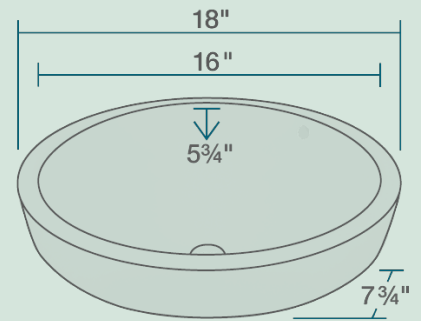

18" x 18" x 7 3/4"
 Vessel Installation
 18" Minimum Cabinet Size
 True Vitreous China
 Multiple Colors Available
 No Hardware Needed
 cUPC Certified (Uniform Plumbing Code)
 Lifetime Warranty

Accessories

*Accessories not included

Available Colors

Features

<p>Vessel Installation</p>	<p>18" Minimum Cabinet Size</p>	<p>True Vitreous China</p>	<p>Multiple Colors Available</p>	<p>No Hardware Needed</p>	<p>cUPC Certified</p>
<p>Limited Lifetime Warranty</p>					