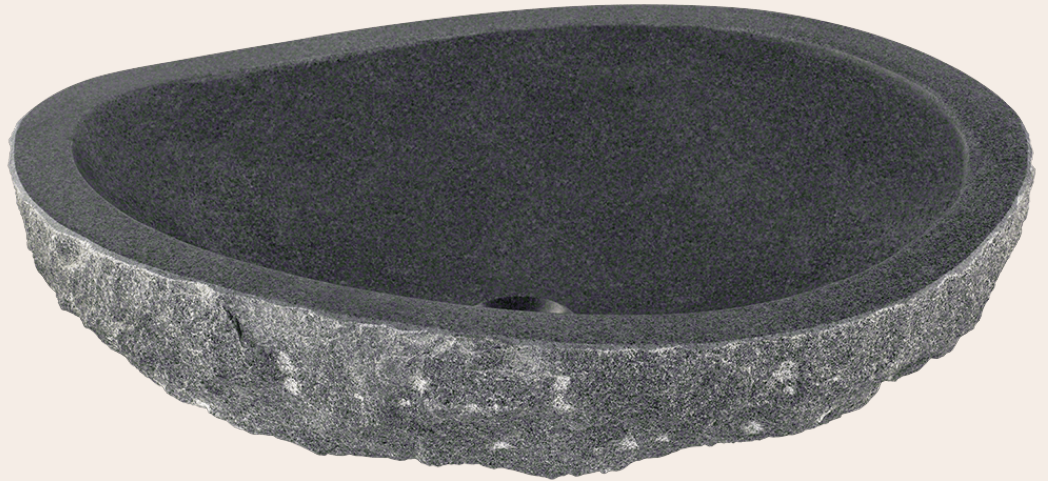

866 Impala Black Granite Vessel Sink

Stone

Our stone sinks are available in a variety of colors to fit any unique style. They are very durable and add natural beauty to your bathroom. The sinks are carved from natural stone blocks and polished by hand which gives the sinks a smooth easy to clean finish. The stone will not absorb odor or stains, making the sinks easy to maintain. Our stone sinks are covered by a limited lifetime warranty.

20 3/4" x 15 1/4" x 6"
 Vessel Installation
 21" Minimum Cabinet Size
 1 1/2" Thick Bowl
 Hand-Polished Granite
 Lifetime Warranty

Accessories

*Accessories not included

UPC: 841412111942

Features

<p>Vessel Installation</p>	<p>21" Minimum Cabinet Size</p>	<p>1 1/2" Thick</p>	<p>Hand Polished Granite</p>	<p>Limited Lifetime Warranty</p>	