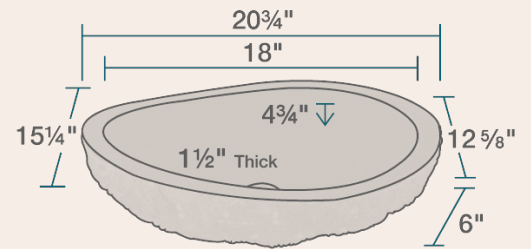

20 3/4" x 15 1/4" x 6"
 Vessel Installation
 21" Minimum Cabinet Size
 1 1/2" Thick Bowl
 Hand-Polished Granite
 Lifetime Warranty

Accessories

*Accessories not included

UPC: 841412111942

Features

<p>Vessel Installation</p>	<p>21" Minimum Cabinet Size</p>	<p>1 1/2" Thick</p>	<p>Hand Polished Granite</p>	<p>Limited Lifetime Warranty</p>	