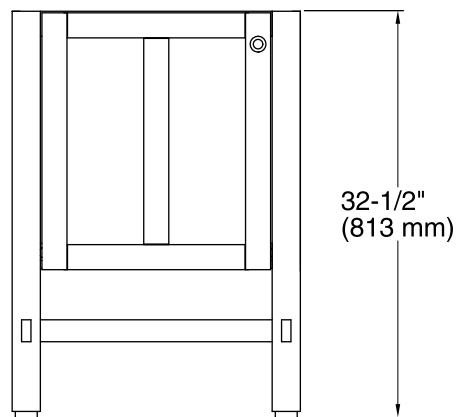

Technical Information

All product dimensions are nominal.

Notes

Install this product according to the installation guide.

Select the type of fastener based on the wall material. A minimum 500 lb (227 kg) load bearing fastener is recommended.