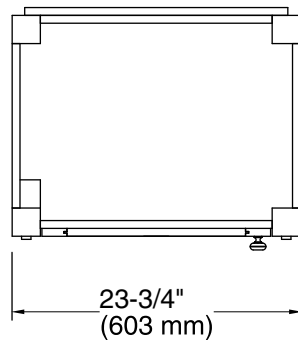

	F69	Woodland
--	-----	----------

Technical Information

All product dimensions are nominal.

Notes

Install this product according to the installation guide.

Select the type of fastener based on the wall material. A minimum 500 lb (227 kg) load bearing fastener is recommended.