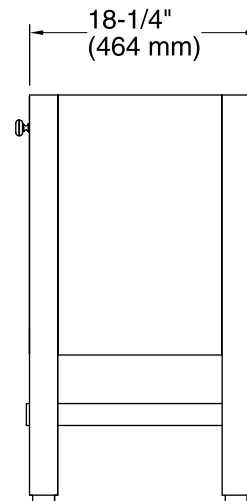

Features

- Rich Woodland finish resists moisture, scratches, and stains.
- Three-way adjustable slow-close door hinges with 100-degree opening capability for easy cabinet access.
- Includes decorative cabinet hardware.
- Combines with the K-2979 Tresham integrated sink (sold separately) for a complete vanity.
- Coordinates with the K-2684 Tresham tall storage tower and K-2607 Tresham pullout bridge (sold separately).
- Coordinates with other products in the Tresham collection.

	F69	Woodland
--	-----	----------

Technical Information

All product dimensions are nominal.

Notes

Install this product according to the installation guide.

Select the type of fastener based on the wall material. A minimum 500 lb (227 kg) load bearing fastener is recommended.