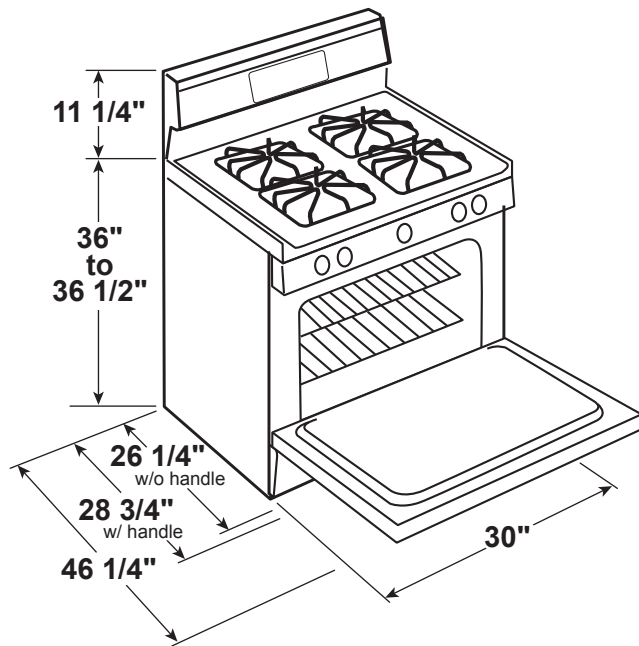

PGB911EEJ/BEJ/FEJ

GE Profile™ Series 30" Free-Standing Gas Convection Range

DIMENSIONS AND INSTALLATION INFORMATION (IN INCHES)

Electrical Rating: 120V, 60Hz, 15A

INSTALLATION INFORMATION: Before installing, consult installation instructions packed with product for current dimensional data.