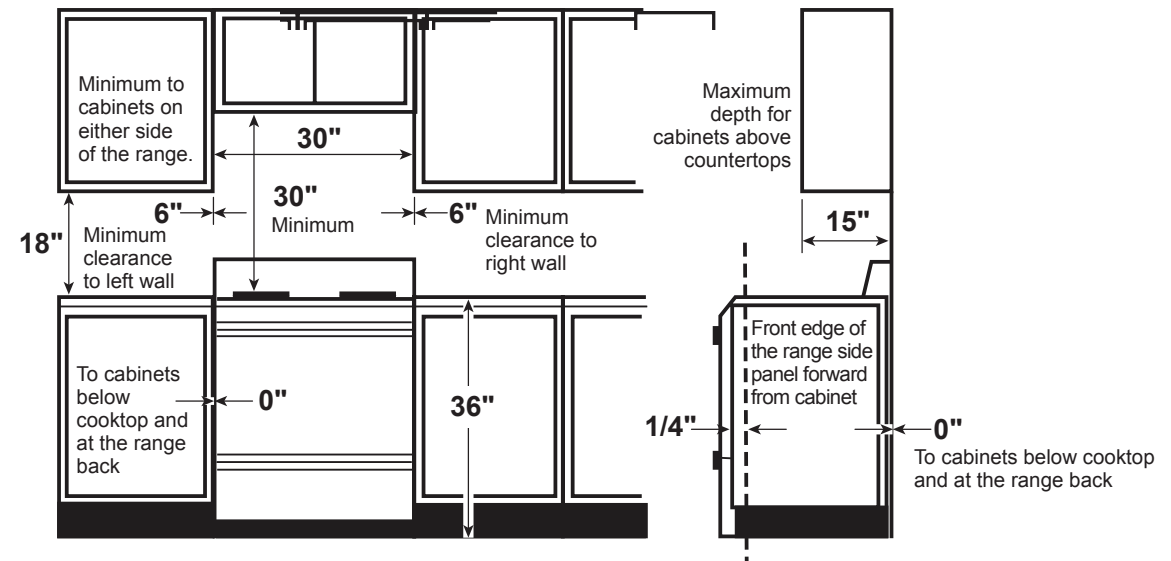

GAS PIPE AND ELECTRICAL OUTLET LOCATIONS

Recommended area for 120V outlet on rear wall and area for through-the-wall connection of pipe stub and shut-off valve.