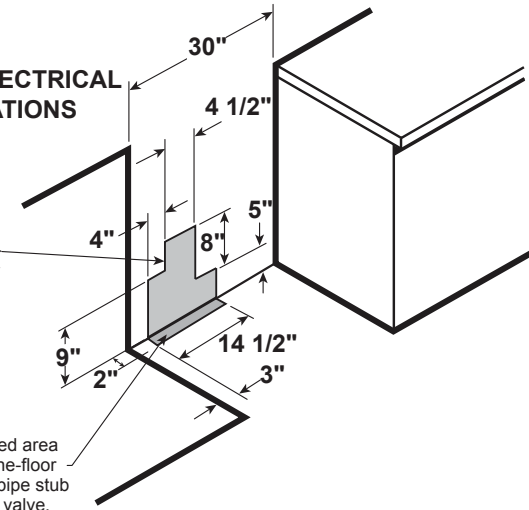

GAS PIPE AND ELECTRICAL OUTLET LOCATIONS

Recommended area for 120V outlet on rear wall and area for through-the-wall connection of pipe stub and shut-off valve.