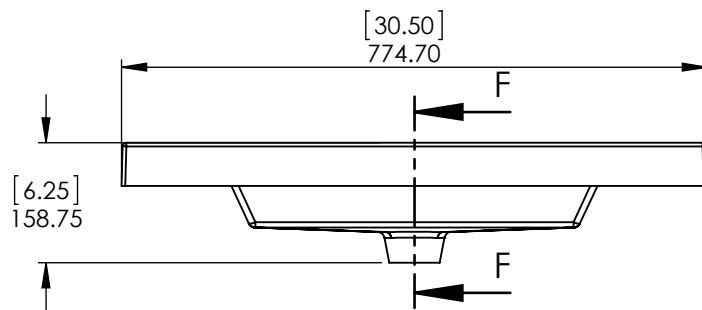

UNLESS OTHERWISE SPECIFIED
 DIMENSIONS ARE IN mm and [inches] AND TOLERANCES ARE +/- 1.0 [0.04]

DRAWN BY:	IASV	7/27/16
CHECKED BY:	IASV	7/27/16
APPROVED BY:	VSG	7/27/16
DO NOT SCALE DRAWING	SCALE: 1:10	SIZE: A

TITLE:	WOODBROOK 30" ASSEMBLY		
PART NO:	PAGE	1 OF 1	REV: 2

ID	Description	Technology	Status
595471	Vtop Oslo 30.5x18.75 White 4in	Solid White	Approved for production

Rev #	Approved by	Change
0	R. Rubio	Released

SIZE	DWG. NO.	SHEET 1 OF 1	REV: 0
A	Vtop Oslo 30.5x18.75 4in		

ITEM ID	DESCRIPTION
WB30P3-WO	Woodbrook 30.5inW x 18.75inD x 34.34inH Vanity Wht Washed Oak Cultured Marble Vanity Top Wht Mirror
WB30P2-WO	Woodbrook 30.5x18.75x34.34in Vanity w/Vanity Top - White Washed Oak