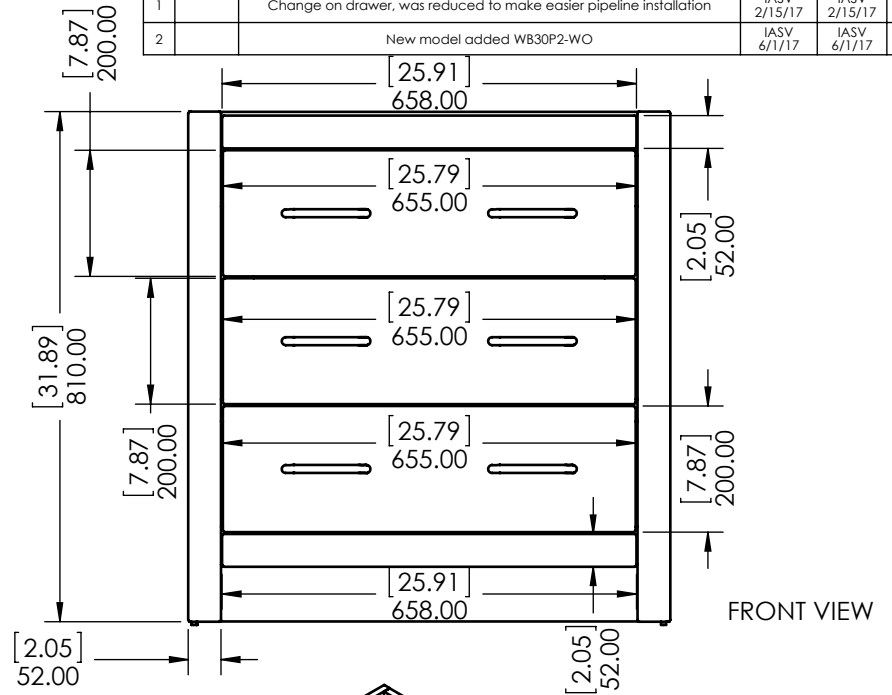

ITEM ID	DESCRIPTION
WB30P3-WO	Woodbrook 30.5inW x 18.75inD x 34.34inH Vanity Wht Washed Oak Cultured Marble Vanity Top Wht Mirror
WB30P2-WO	Woodbrook 30.5x18.75x34.34in Vanity w/Vanity Top - White Washed Oak

REV	ECO#	DESCRIPTION	REV'D BY DATE	CHK'D BY DATE	APR'VD BY DATE
0		New Release	IASV 7/27/16	IASV 7/27/16	IASV 7/27/16
1		Change on drawer, was reduced to make easier pipeline installation	IASV 2/15/17	IASV 2/15/17	IASV 2/15/17
2		New model added WB30P2-WO	IASV 6/1/17	IASV 6/1/17	IASV 6/1/17

PROPRIETARY AND CONFIDENTIAL
THE INFORMATION CONTAINED IN THIS DRAWING IS THE SOLE PROPERTY OF WOODCRAFTERS HOME PRODUCTS L.L.C. ANY REPRODUCTION IN PART OR AS A WHOLE WITHOUT THE WRITTEN PERMISSION OF WOODCRAFTERS HOME PRODUCTS L.L.C. IS PROHIBITED.

UNLESS OTHERWISE SPECIFIED
DIMENSIONS ARE IN mm and [inches] AND TOLERANCES ARE +/- 1.0 [0.04]

DRAWN BY:	IASV	7/27/16
CHECKED BY:	IASV	7/27/16
APPROVED BY:	VSG	7/27/16
DO NOT SCALE DRAWING	SCALE: 1:10	SIZE: A

TITLE:	WOODBROOK 30" ASSEMBLY	
PART NO:	PAGE 1 OF 1	REV: 2