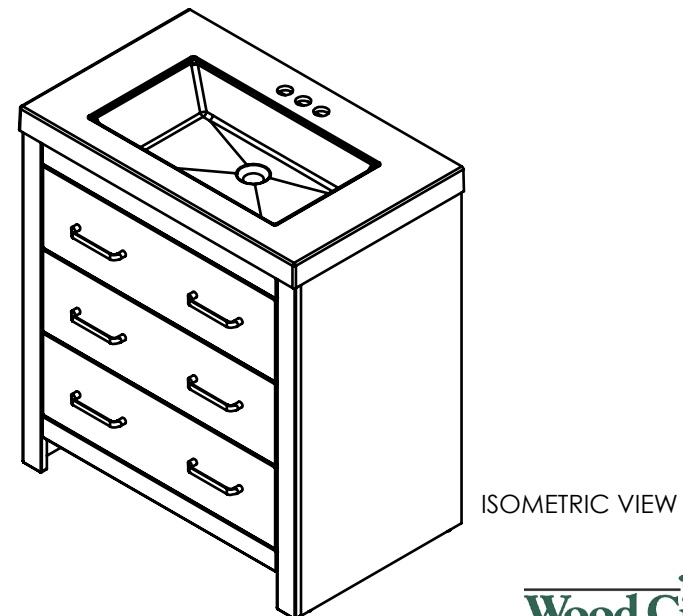

ITEM ID	DESCRIPTION
WB30P3-WO	Woodbrook 30.5inW x 18.75inD x 34.34inH Vanity Wht Washed Oak Cultured Marble Vanity Top Wht Mirror
WB30P2-WO	Woodbrook 30.5x18.75x34.34in Vanity w/Vanity Top - White Washed Oak

REV	ECO#	DESCRIPTION	REV'D BY DATE	CHK'D BY DATE	APRV'D BY DATE
0		New Release	IASV 7/27/16	IASV 7/27/16	IASV 7/27/16
1		Change on drawer, was reduced to make easier pipeline installation	IASV 2/15/17	IASV 2/15/17	IASV 2/15/17
2		New model added WB30P2-WO	IASV 6/11/17	IASV 6/11/17	IASV 6/11/17

PROPRIETARY AND CONFIDENTIAL
THE INFORMATION CONTAINED IN THIS DRAWING IS THE SOLE PROPERTY OF WOODCRAFTERS HOME PRODUCTS L.L.C. ANY REPRODUCTION IN PART OR AS A WHOLE WITHOUT THE WRITTEN PERMISSION OF WOODCRAFTERS HOME PRODUCTS L.L.C. IS PROHIBITED.

UNLESS OTHERWISE SPECIFIED
DIMENSIONS ARE IN mm and [inches] AND TOLERANCES ARE +/- 1.0 [0.04]

DRAWN BY:	IASV	7/27/16
CHECKED BY:	IASV	7/27/16
APPROVED BY:	VSG	7/27/16
DO NOT SCALE DRAWING	SCALE: 1:10	SIZE: A

TITLE:	WOODBROOK 30" ASSEMBLY		
PART NO:	PAGE	1 OF 1	REV: 2