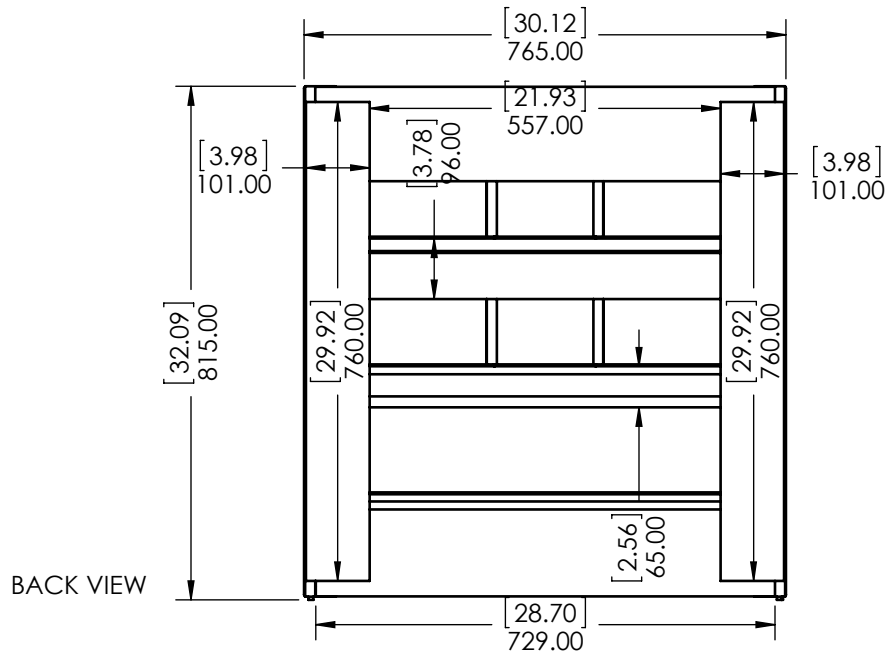

ITEM ID	DESCRIPTION
WB30P3-WO	Woodbrook 30.5inW x 18.75inD x 34.34inH Vanity Wht Washed Oak Cultured Marble Vanity Top Wht Mirror
WB30P2-WO	Woodbrook 30.5x18.75x34.34in Vanity w/Vanity Top - White Washed Oak

REV	ECO#	DESCRIPTION	REV'D BY DATE	CHK'D BY DATE	APR'VD BY DATE
0		New Release	IASV 7/27/16	IASV 7/27/16	IASV 7/27/16
1		Change on drawer, was reduced to make easier pipeline installation	IASV 2/15/17	IASV 2/15/17	IASV 2/15/17
2		New model added WB30P2-WO	IASV 6/1/17	IASV 6/1/17	IASV 6/1/17

PROPRIETARY AND CONFIDENTIAL
THE INFORMATION CONTAINED IN THIS DRAWING IS THE SOLE PROPERTY OF WOODCRAFTERS HOME PRODUCTS L.L.C. ANY REPRODUCTION IN PART OR AS A WHOLE WITHOUT THE WRITTEN PERMISSION OF WOODCRAFTERS HOME PRODUCTS L.L.C. IS PROHIBITED.

UNLESS OTHERWISE SPECIFIED
DIMENSIONS ARE IN mm and [inches] AND TOLERANCES ARE +/- 1.0 [0.04]

DRAWN BY:	IASV	7/27/16
CHECKED BY:	IASV	7/27/16
APPROVED BY:	VSG	7/27/16
DO NOT SCALE DRAWING	SCALE: 1:10	SIZE: A

TITLE:	WOODBROOK 30" ASSEMBLY	
PART NO:	PAGE 1 OF 1	REV: 2