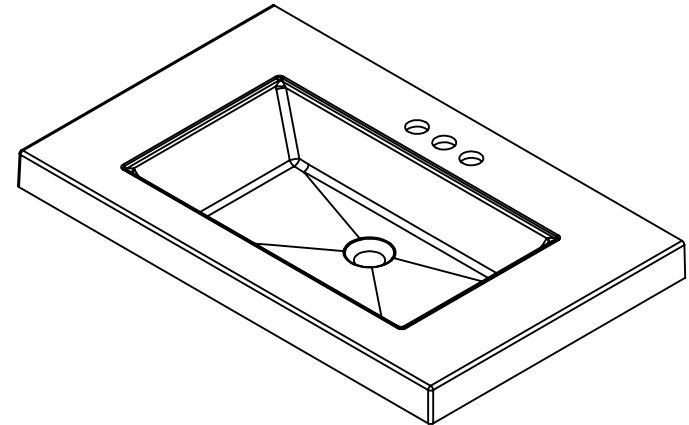

ID	Description	Technology	Status
595471	Vtop Oslo 30.5x18.75 White 4in	Solid White	Approved for production

Rev #	Approved by	Change
0	R. Rubio	Released

NOTE: MAX. WARPAGE
TOLERANCE 1/8"

PROPRIETARY AND CONFIDENTIAL

THE INFORMATION CONTAINED IN THIS DRAWING IS THE SOLE PROPERTY OF WOODCRAFTERS. ANY REPRODUCTION IN PART OR AS A WHOLE WITHOUT THE WRITTEN PERMISSION OF WOODCRAFTERS IS PROHIBITED.

UNLESS OTHERWISE SPECIFIED

DIMENSIONS ARE IN MM. AND (INCHES)

TOLERANCES ARE
+0.125 [3.175] -0.125 [-3.175]

SCALE:1:10

	NAME	DATE
DRAWN	J. Martinez	7/08/16
CHECKED	E. Sandoval	7/08/16
ENG APPR.	R. Rubio	7/08/16
MFG APPR.	C. Leal	7/08/16

SIZE	DWG. NO.	SHEET 1 OF 1	REV: 0
A	Vtop Oslo 30.5x18.75 4in