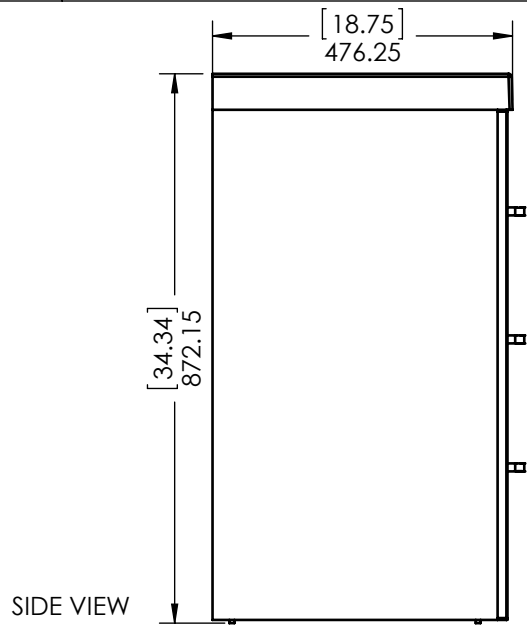

ITEM ID	DESCRIPTION
WB30P3-WO	Woodbrook 30.5inW x 18.75inD x 34.34inH Vanity Wht Washed Oak Cultured Marble Vanity Top Wht Mirror
WB30P2-WO	Woodbrook 30.5x18.75x34.34in Vanity w/Vanity Top - White Washed Oak

REV	ECO#	DESCRIPTION	REV'D BY DATE	CHK'D BY DATE	APRV'D BY DATE
0		New Release	IASV 7/27/16	IASV 7/27/16	IASV 7/27/16
1		Change on drawer, was reduced to make easier pipeline installation	IASV 2/15/17	IASV 2/15/17	IASV 2/15/17
2		New model added WB30P2-WO	IASV 6/11/17	IASV 6/11/17	IASV 6/11/17

PROPRIETARY AND CONFIDENTIAL
THE INFORMATION CONTAINED IN THIS DRAWING IS THE SOLE PROPERTY OF WOODCRAFTERS HOME PRODUCTS L.L.C. ANY REPRODUCTION IN PART OR AS A WHOLE WITHOUT THE WRITTEN PERMISSION OF WOODCRAFTERS HOME PRODUCTS L.L.C. IS PROHIBITED.

UNLESS OTHERWISE SPECIFIED
DIMENSIONS ARE IN mm and [inches] AND TOLERANCES ARE +/- 1.0 [0.04]

DRAWN BY:	IASV	7/27/16
CHECKED BY:	IASV	7/27/16
APPROVED BY:	VSG	7/27/16
DO NOT SCALE DRAWING	SCALE: 1:10	SIZE: A

TITLE:	WOODBROOK 30" ASSEMBLY		
PART NO:	PAGE	1 OF 1	REV: 2