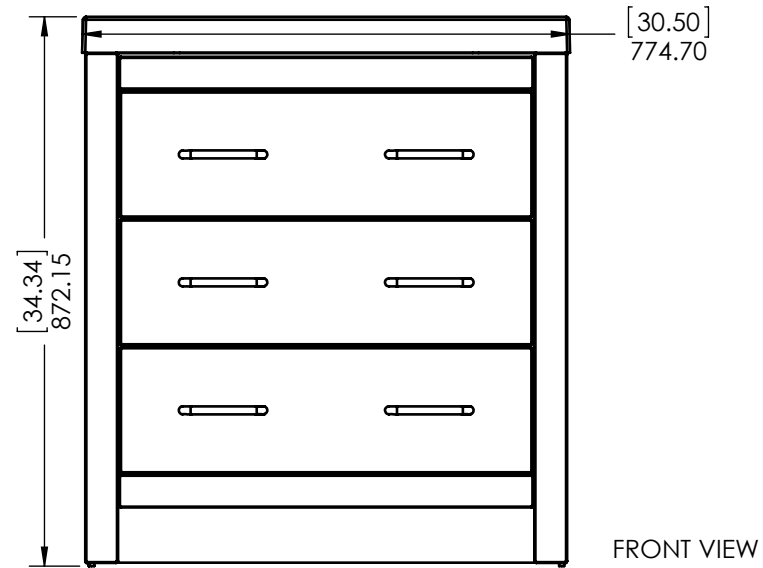

ITEM ID	DESCRIPTION
WB30P3-WO	Woodbrook 30.5inW x 18.75inD x 34.34inH Vanity Wht Washed Oak Cultured Marble Vanity Top Wht Mirror
WB30P2-WO	Woodbrook 30.5x18.75x34.34in Vanity w/Vanity Top - White Washed Oak

REV	ECO#	DESCRIPTION	REV'D BY DATE	CHK'D BY DATE	APRV'D BY DATE
0		New Release	IASV 7/27/16	IASV 7/27/16	IASV 7/27/16
1		Change on drawer, was reduced to make easier pipeline installation	IASV 2/15/17	IASV 2/15/17	IASV 2/15/17
2		New model added WB30P2-WO	IASV 6/11/17	IASV 6/11/17	IASV 6/11/17

PROPRIETARY AND CONFIDENTIAL
THE INFORMATION CONTAINED IN THIS DRAWING IS THE SOLE PROPERTY OF WOODCRAFTERS HOME PRODUCTS L.L.C. ANY REPRODUCTION IN PART OR AS A WHOLE WITHOUT THE WRITTEN PERMISSION OF WOODCRAFTERS HOME PRODUCTS L.L.C. IS PROHIBITED.

UNLESS OTHERWISE SPECIFIED
DIMENSIONS ARE IN mm and [inches] AND TOLERANCES ARE +/- 1.0 [0.04]

DRAWN BY:	IASV	7/27/16
CHECKED BY:	IASV	7/27/16
APPROVED BY:	VSG	7/27/16
DO NOT SCALE DRAWING	SCALE: 1:10	SIZE: A

TITLE:	WOODBROOK 30" ASSEMBLY		
PART NO:	PAGE	1 OF 1	REV: 2