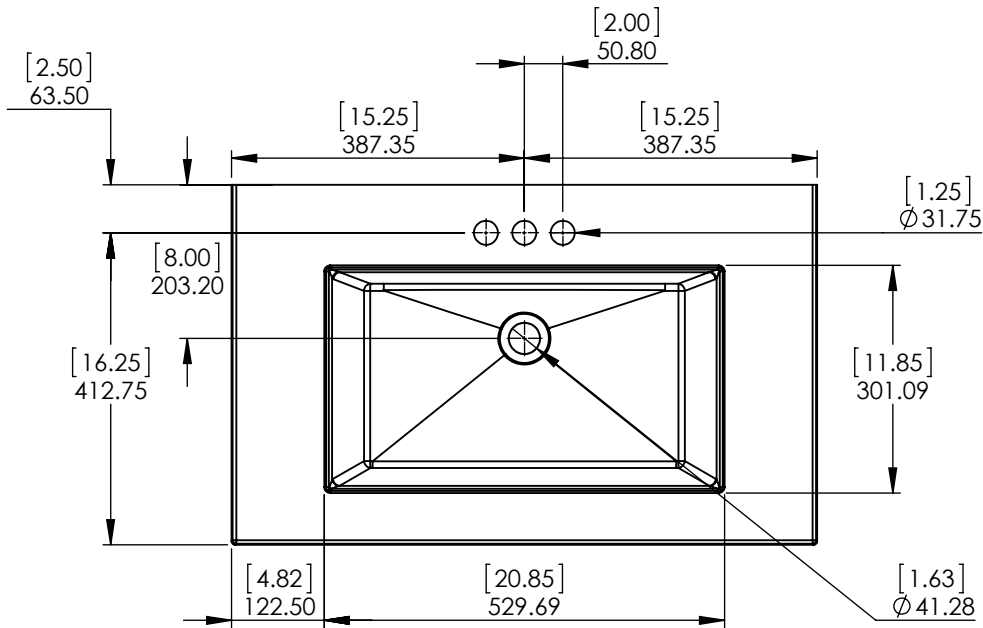

ITEM ID	DESCRIPTION
WB30P3-WO	Woodbrook 30.5inW x 18.75inD x 34.34inH Vanity Wht Washed Oak Cultured Marble Vanity Top Wht Mirror
WB30P2-WO	Woodbrook 30.5x18.75x34.34in Vanity w/Vanity Top - White Washed Oak

UNLESS OTHERWISE SPECIFIED
 DIMENSIONS ARE IN mm and [inches] AND TOLERANCES ARE +/- 1.0 [0.04]

DRAWN BY:	IASV	7/27/16
CHECKED BY:	IASV	7/27/16
APPROVED BY:	VSG	7/27/16
DO NOT SCALE DRAWING	SCALE: 1:10	SIZE: A

TITLE:	WOODBROOK 30" ASSEMBLY		
PART NO:	PAGE	1 OF 1	REV: 2

ID	Description	Technology	Status
595471	Vtop Oslo 30.5x18.75 White 4in	Solid White	Approved for production

Rev #	Approved by	Change
0	R. Rubio	Released

SIZE	DWG. NO.	SHEET 1 OF 1	REV: 0
A	Vtop Oslo 30.5x18.75 4in		

ITEM ID	DESCRIPTION
WB30P3-WO	Woodbrook 30.5inW x 18.75inD x 34.34inH Vanity Wht Washed Oak Cultured Marble Vanity Top Wht Mirror
WB30P2-WO	Woodbrook 30.5x18.75x34.34in Vanity w/Vanity Top - White Washed Oak