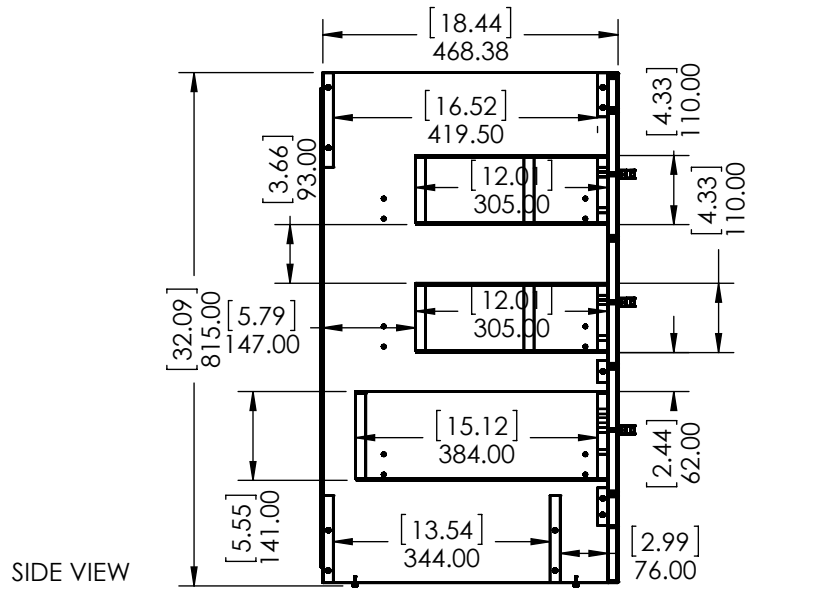

ITEM ID	DESCRIPTION
WB30P3-WO	Woodbrook 30.5inW x 18.75inD x 34.34inH Vanity Wht Washed Oak Cultured Marble Vanity Top Wht Mirror
WB30P2-WO	Woodbrook 30.5x18.75x34.34in Vanity w/Vanity Top - White Washed Oak

REV	ECO#	DESCRIPTION	REV'D BY DATE	CHK'D BY DATE	APR'VD BY DATE
0		New Release	IASV 7/27/16	IASV 7/27/16	IASV 7/27/16
1		Change on drawer, was reduced to make easier pipeline installation	IASV 2/15/17	IASV 2/15/17	IASV 2/15/17
2		New model added WB30P2-WO	IASV 6/1/17	IASV 6/1/17	IASV 6/1/17

PROPRIETARY AND CONFIDENTIAL
THE INFORMATION CONTAINED IN THIS DRAWING IS THE SOLE PROPERTY OF WOODCRAFTERS HOME PRODUCTS L.L.C. ANY REPRODUCTION IN PART OR AS A WHOLE WITHOUT THE WRITTEN PERMISSION OF WOODCRAFTERS HOME PRODUCTS L.L.C. IS PROHIBITED.

UNLESS OTHERWISE SPECIFIED
DIMENSIONS ARE IN mm and [inches] AND TOLERANCES ARE +/- 1.0 [0.04]

DRAWN BY:	IASV	7/27/16
CHECKED BY:	IASV	7/27/16
APPROVED BY:	VSG	7/27/16
DO NOT SCALE DRAWING	SCALE: 1:10	SIZE: A

TITLE:	WOODBROOK 30" ASSEMBLY	
PART NO:	PAGE 1 OF 1	REV: 2