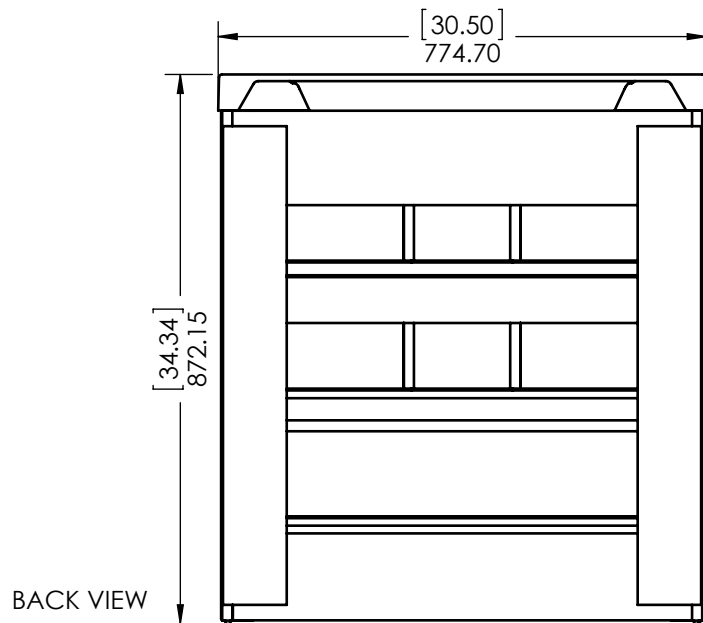

ITEM ID	DESCRIPTION
WB30P3-WO	Woodbrook 30.5inW x 18.75inD x 34.34inH Vanity Wht Washed Oak Cultured Marble Vanity Top Wht Mirror
WB30P2-WO	Woodbrook 30.5x18.75x34.34in Vanity w/Vanity Top - White Washed Oak

REV	ECO#	DESCRIPTION	REV'D BY DATE	CHK'D BY DATE	APRV'D BY DATE
0		New Release	IASV 7/27/16	IASV 7/27/16	IASV 7/27/16
1		Change on drawer, was reduced to make easier pipeline installation	IASV 2/15/17	IASV 2/15/17	IASV 2/15/17
2		New model added WB30P2-WO	IASV 6/11/17	IASV 6/11/17	IASV 6/11/17

PROPRIETARY AND CONFIDENTIAL
THE INFORMATION CONTAINED IN THIS DRAWING IS THE SOLE PROPERTY OF WOODCRAFTERS HOME PRODUCTS L.L.C. ANY REPRODUCTION IN PART OR AS A WHOLE WITHOUT THE WRITTEN PERMISSION OF WOODCRAFTERS HOME PRODUCTS L.L.C. IS PROHIBITED.

UNLESS OTHERWISE SPECIFIED
DIMENSIONS ARE IN mm and [inches] AND TOLERANCES ARE +/- 1.0 [0.04]

DRAWN BY:	IASV	7/27/16
CHECKED BY:	IASV	7/27/16
APPROVED BY:	VSG	7/27/16
DO NOT SCALE DRAWING	SCALE: 1:10	SIZE: A

TITLE:	WOODBROOK 30" ASSEMBLY		
PART NO:	PAGE	1 OF 1	REV: 2