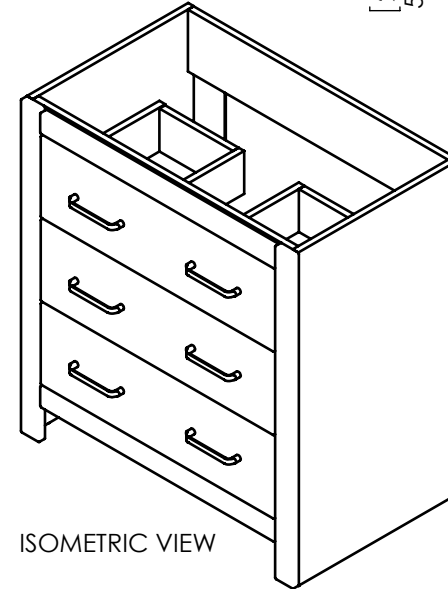

ITEM ID	DESCRIPTION
WB30P3-WO	Woodbrook 30.5inW x 18.75inD x 34.34inH Vanity Wht Washed Oak Cultured Marble Vanity Top Wht Mirror
WB30P2-WO	Woodbrook 30.5x18.75x34.34in Vanity w/Vanity Top - White Washed Oak

REV	ECO#	DESCRIPTION	REV'D BY DATE	CHK'D BY DATE	APR'VD BY DATE
0		New Release	IASV 7/27/16	IASV 7/27/16	IASV 7/27/16
1		Change on drawer, was reduced to make easier pipeline installation	IASV 2/15/17	IASV 2/15/17	IASV 2/15/17
2		New model added WB30P2-WO	IASV 6/1/17	IASV 6/1/17	IASV 6/1/17

PROPRIETARY AND CONFIDENTIAL
THE INFORMATION CONTAINED IN THIS DRAWING IS THE SOLE PROPERTY OF WOODCRAFTERS HOME PRODUCTS L.L.C. ANY REPRODUCTION IN PART OR AS A WHOLE WITHOUT THE WRITTEN PERMISSION OF WOODCRAFTERS HOME PRODUCTS L.L.C. IS PROHIBITED.

UNLESS OTHERWISE SPECIFIED
DIMENSIONS ARE IN mm and [inches] AND TOLERANCES ARE +/- 1.0 [0.04]

DRAWN BY:	IASV	7/27/16
CHECKED BY:	IASV	7/27/16
APPROVED BY:	VSG	7/27/16
DO NOT SCALE DRAWING	SCALE: 1:10	SIZE: A

TITLE:	WOODBROOK 30" ASSEMBLY	
PART NO:	PAGE 1 OF 1	REV: 2