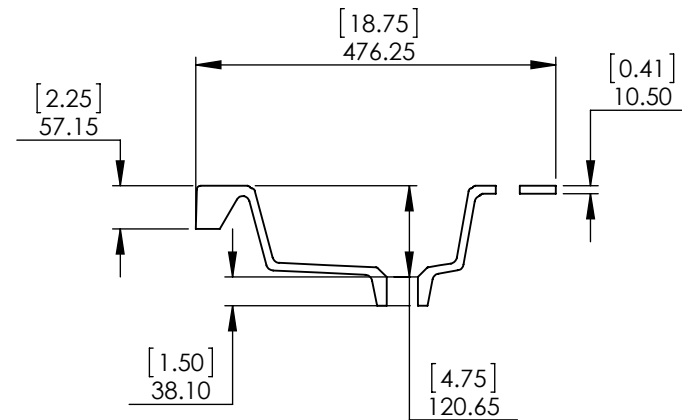

UNLESS OTHERWISE SPECIFIED
 DIMENSIONS ARE IN mm and [inches] AND TOLERANCES ARE +/- 1.0 [0.04]

DRAWN BY:	IASV	7/27/16
CHECKED BY:	IASV	7/27/16
APPROVED BY:	VSG	7/27/16
DO NOT SCALE DRAWING	SCALE: 1:10	SIZE: A

TITLE:	WOODBROOK 30" ASSEMBLY		
PART NO:	PAGE	1 OF 1	REV: 2

ID	Description	Technology	Status
595471	Vtop Oslo 30.5x18.75 White 4in	Solid White	Approved for production

Rev #	Approved by	Change
0	R. Rubio	Released

SIZE	DWG. NO.	SHEET 1 OF 1	REV: 0
A	Vtop Oslo 30.5x18.75 4in		

ITEM ID	DESCRIPTION
WB30P3-WO	Woodbrook 30.5inW x 18.75inD x 34.34inH Vanity Wht Washed Oak Cultured Marble Vanity Top Wht Mirror
WB30P2-WO	Woodbrook 30.5x18.75x34.34in Vanity w/Vanity Top - White Washed Oak