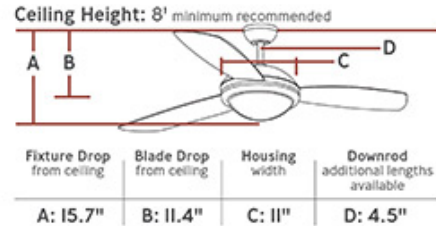

3DIR52RZWD-V1: 52" Discus Trio - Matte White

Collection: Discus Trio

UPC #:014817583182

Finish: Matte White (RZW)

Blade Finish: Matte White

Specification Images:

Dimensions:

Diameter:	52"
Weight:	19.8 lbs.
Reverse Switch:	Remote Controlled
Rev. Switch Location:	Remote Transmitter
Motor Size:	172.0 X 20.0
Diameter of Housing:	11.0
Capacitor Value:	4.5uF 350V 105?
Lead Wire Length:	78 inches
Light Kit Included:	Yes
Remote Included:	Wall / Hand Remote
Location of Receiver:	Canopy
Remote Group(s):	

Bulbs:

1 - LED Integrated Array 18w 120v - included

Features:

- Flush mount hardware is included
- This advanced LED technology is carefully designed and selected to consist of the highest quality LED chipsets for superior performance and reliability.
- Remote included for easy operation
- Integrated LED fixtures that meet the high efficacy LED standards set forth in Title 24 and are listed in the California Energy Commission Appliance database.

Part	Material	Finish	Quantity	Item Number	Length	Width	Height	Diameter	Fitter Diameter	Shade Top Length	Shade Top Width	Shade Top Diameter
Glass	Glass	Undefined	1									

Blade Details:

Blade Group	Diameter	Included	RPM Hi	CFM Hi	Watts Hi	Amps Hi	RPM Med	CFM Med	Watts Med	Amps Med	RPM Low	CFM Low	Watts Low	Amps Low
	52	Yes	172.0	4741.0	65.0	0.54	126.0	4541.0	37.0	0.41	58.5	2135.0	10.8	0.22

Mounting Options:

Mounting Type	Included	Item	Downrod Length	Downrod Diameter	Overall Height	Blade to Ceiling	Min. Ceiling Height	Canopy Style	Canopy Diameter
Downrod (Included)	yes		4.5	0.5	15.7	11.4	7.95	Dual Mount	5.25
Flush (Included)	yes				12.1	6.7	7.56	Dual Mount	5.25