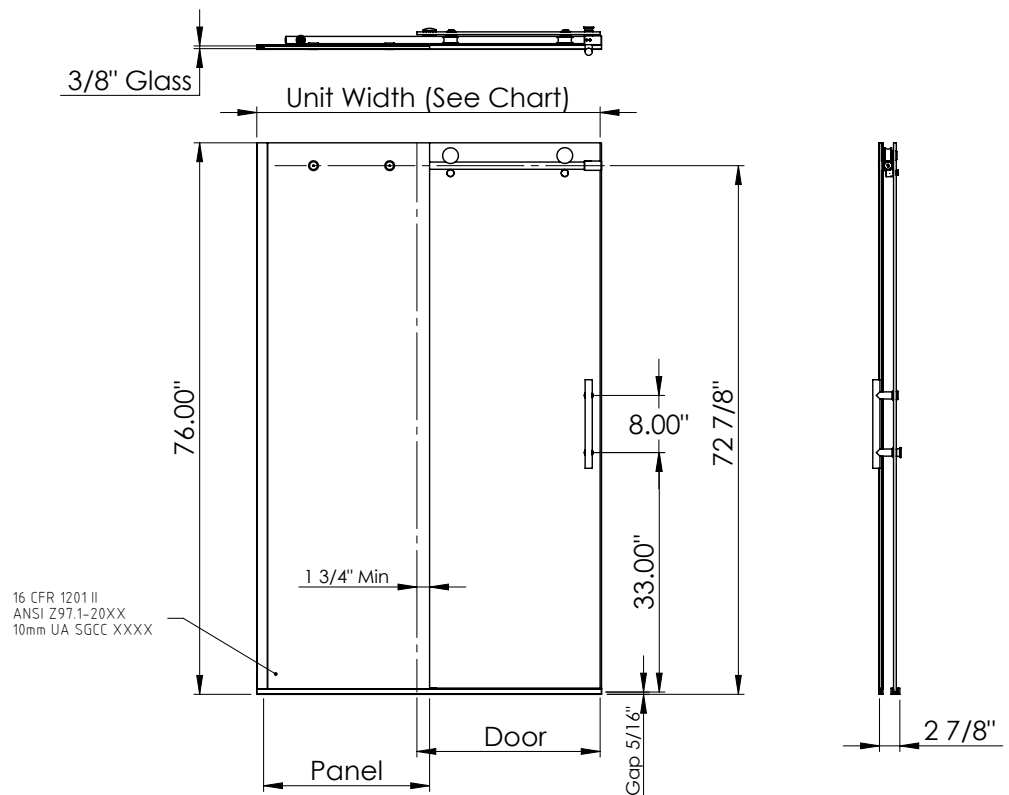

### Features

- *Vinisse contemporary door & inline panel*
- *13" pull handle*
- *3/8" (10 mm) thick tempered glass available in Clear*
- *2" adjustment range provides increased plumb and level tolerance*
- *Anodized aluminum hardware prevents rusting or corrosion*
- *Available in 76" height and two widths*

### 3/8" Glass Options

- *Clear (CL)*
- *AquaGlideXP Clear (XP)*

### Installation Notes

Install this product according to the installation guide.

GLASS SIZING CHART		
Unit Width Ranges	Glass Size (Inches) / Weight (lbs)	
	Door	Panel
45" - 47"	25 1/4" X 75 11/16" (67.68 lbs)	22 7/8" X 75 13/16" - (61.42 lbs)
57" - 59"	31 1/4" X 75 11/16" - (83.77 lbs)	28 7/8" X 75 13/16" - (75.53 lbs)