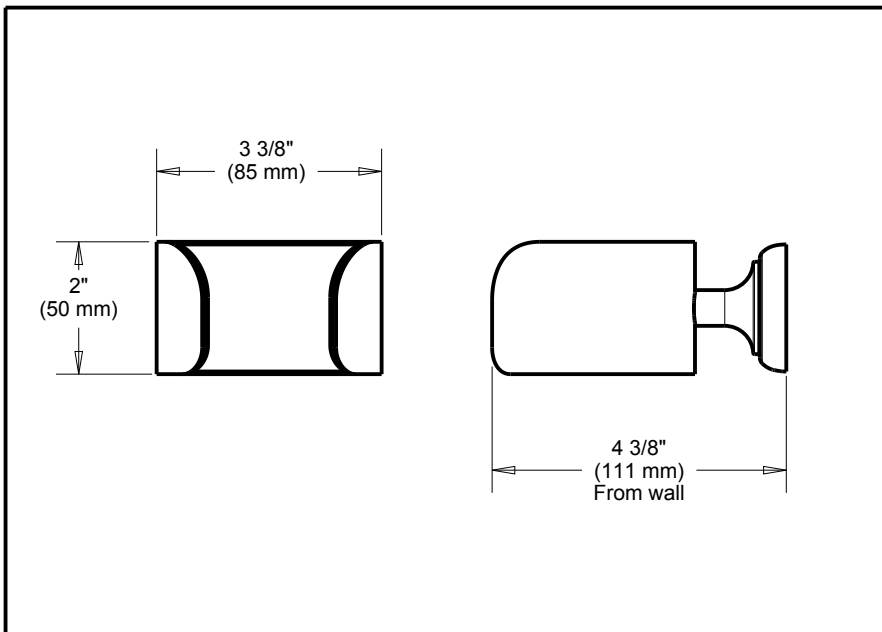

DELTA[®]

ACCESSORIES

- Decorative Bath Storage
- Wall Mounted Hair Dryer Holster

Submitted Model No.: _____

Specific Features: _____

STANDARD SPECIFICATIONS:

- Wood blocking is preferable behind all wall surfaces. If wood blocking is not available, the following fasteners are suggested: Tile/Masonry-Plastic or lead Anchors Plaster/drywall-Toggle bolts.
- Mounting hardware and mounting template included with product.