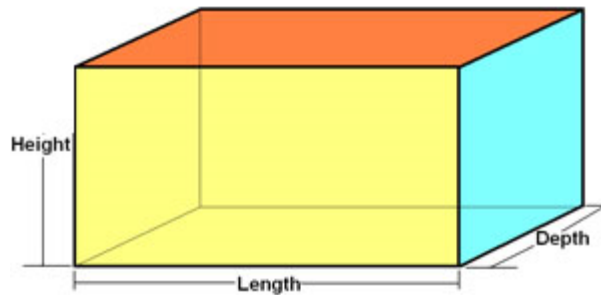

Diameter (Inches):
 Glass Depth (Inches):
 (Recommended Depth = 3")

Total Pounds Needed:

Standard Fire Pit Glass Calculator

Length (Inches) :
 Depth (Inches):
 Height (Inches):
 (Recommended Depth = 3")

Total Pounds Needed: