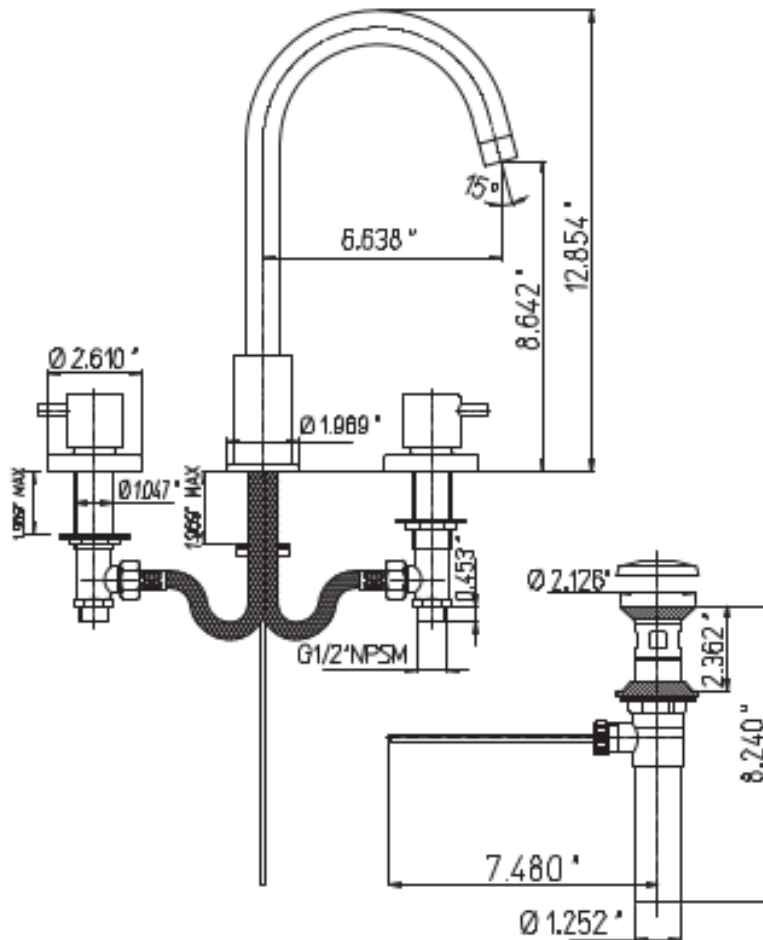

78-214

Elba widespread lavatory faucet
8" centers
6 1/2" spout reach. Spout rotates.
Pop-up drain included.

Elba Series

78-214

Lavatory Faucet,
Contemporary Styling

STANDARDS

- Compliant with ASME A112.18.1-B125.1
- Compliant with AB1953
- Compliant with ANSI NSF61 – Annex G
- Certified by CSA International
- Compliant with ANSI A117.1

Finishes

	78CR214	78PW214
Polished Chrome	X	
Brushed Nickel		X

Features

	78CR214	78PW214
Solid Brass Construction	X	X
Single Control Ceramic Disc Valve	X	X
Meets NSF 61/9 Annex G Lead Requirements	X	X
ADA Compliant	X	X
Step-By-Step Installation Instructions	X	X
Limited Lifetime Warranty	X	X
1.5 GPM	X	X