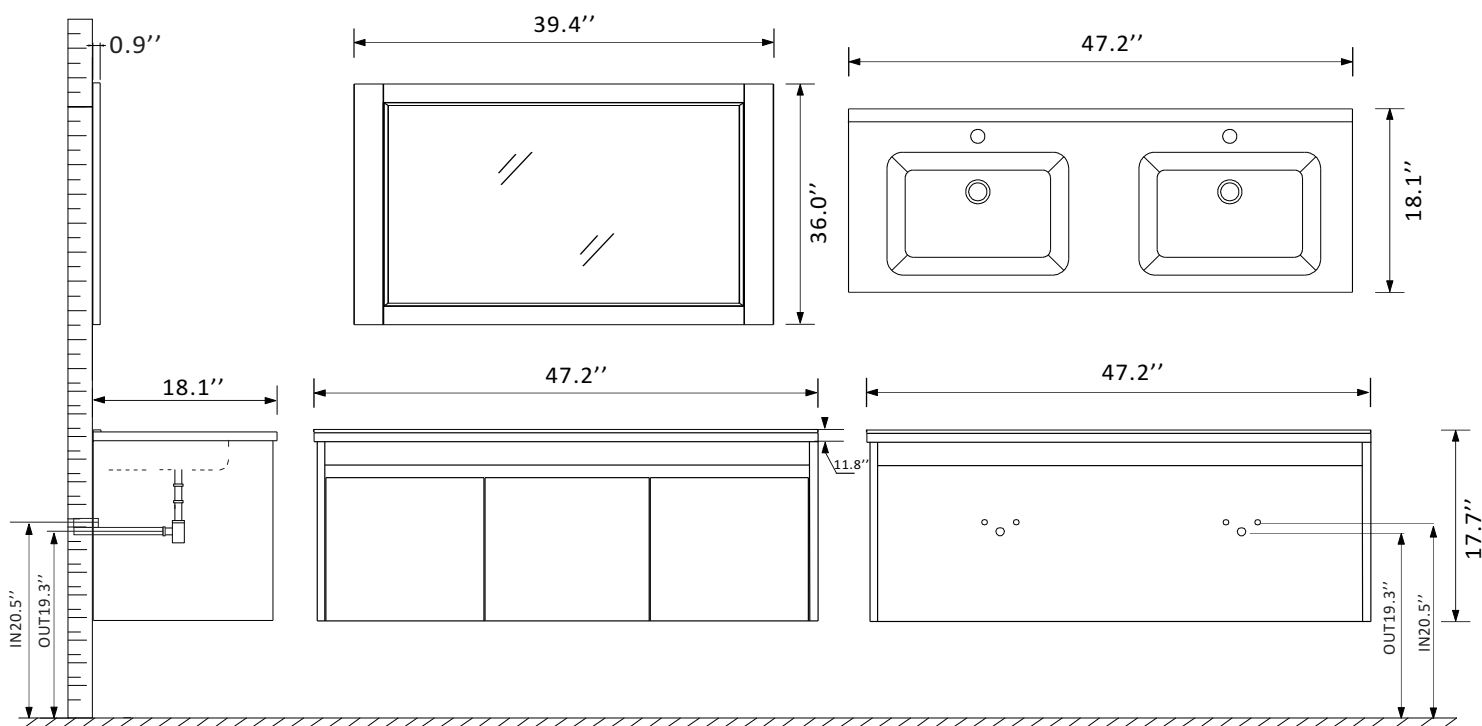

Vinnova Thomas Vanity Collection 767048M-MW-WH

Features

- Durable engineered wood
- Laminated veneer in Walnut finish
- Double Drop-in sinks
- Two soft-closing drawers and two soft-closing door
- With hidden aluminum drawing handle
- Single matching framed mirror

* Does not include faucet, drain assembly, or P-trap

VINNOVA
FASHION BATHROOM LIFE