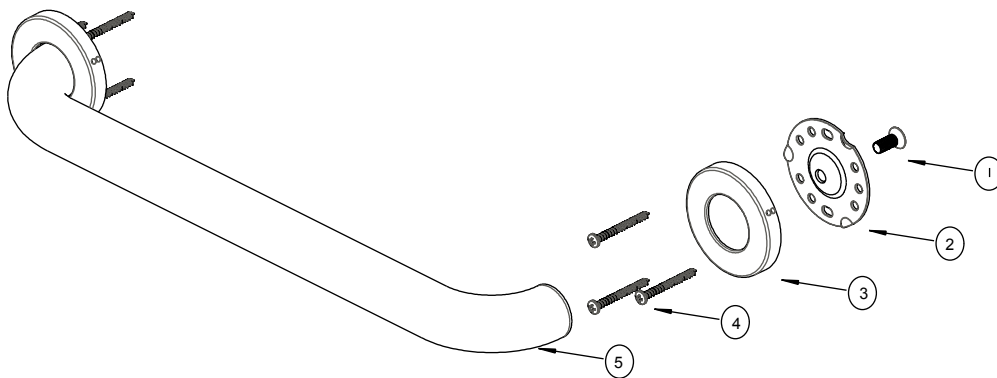

Replacement Parts List

18 in.x1-1/2 in.Concealed Screw Grab Bar

MODEL	SKU#	FINISH
20135-040616-18	241595	White

Part	Description	Part Number
1	Screw	
2	Underpan	
3	Decorate	
4	Wood Screw	RP3039
5	Bar	

*Specify Finish

Many replacement cartridges, aerators, and drain assemblies can be purchased at your local The Home Depot store or online at HOMEDEPOT.COM

To Order Parts Call: 1-855-HD-GLACIER

Rev. 01