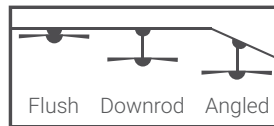

Mounting Options