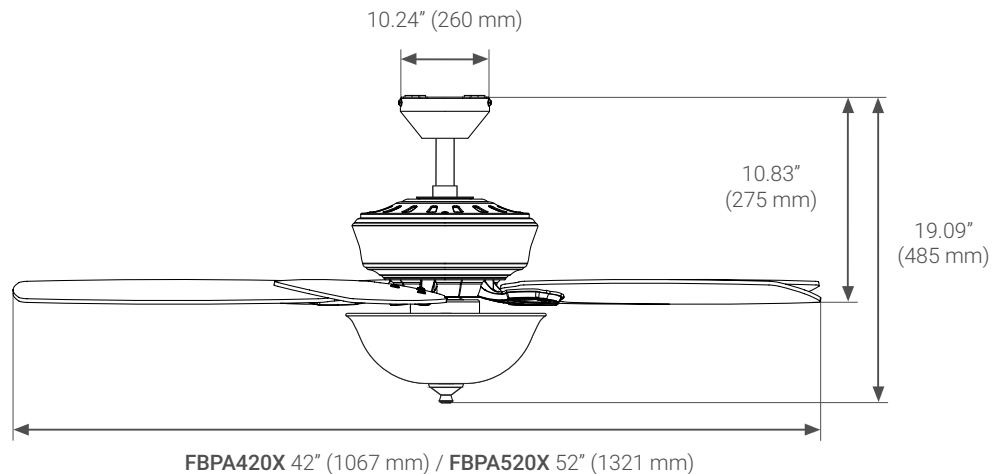

### MODEL DESIGN

Voltage  
110V

Wired  
Fixture

Remote  
Controlled

Iron  
Shell

Fan Width  
42"-52"

Wooden  
Blades

- Two-way rotation function.
- The ceiling fan uses two E26 base bulbs (bulbs are not included).
- Suitable for large indoor areas 20' x 20' or less.