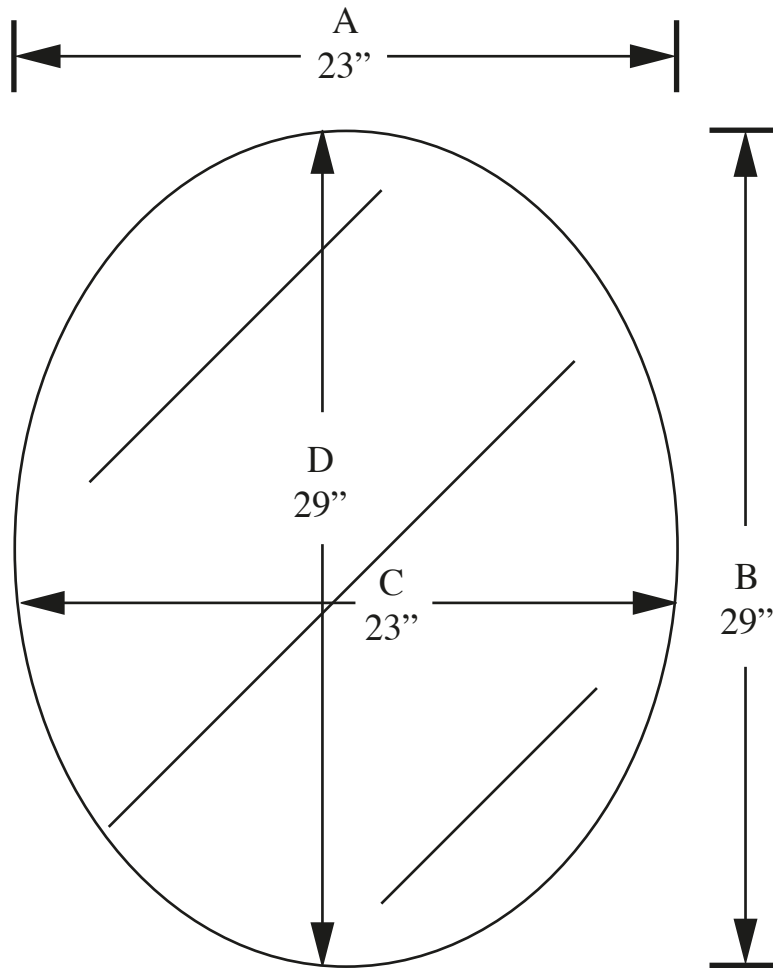

Opal Mosaic Oval

(Frameless)

Model #	A	B	C	D
8179	23 " 58 cm	29 " 74 cm	23 " 58 cm	29 " 74 cm